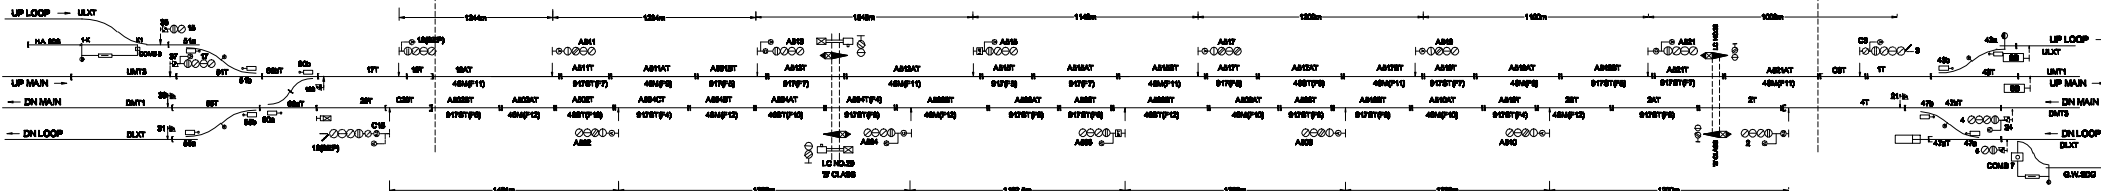

BHEERPUR
KM-798.32

BHEERPUR - KARCHANA
AUTO BLOCK SIGNALLING

KARCHANA
KM-807.43

ALD-16