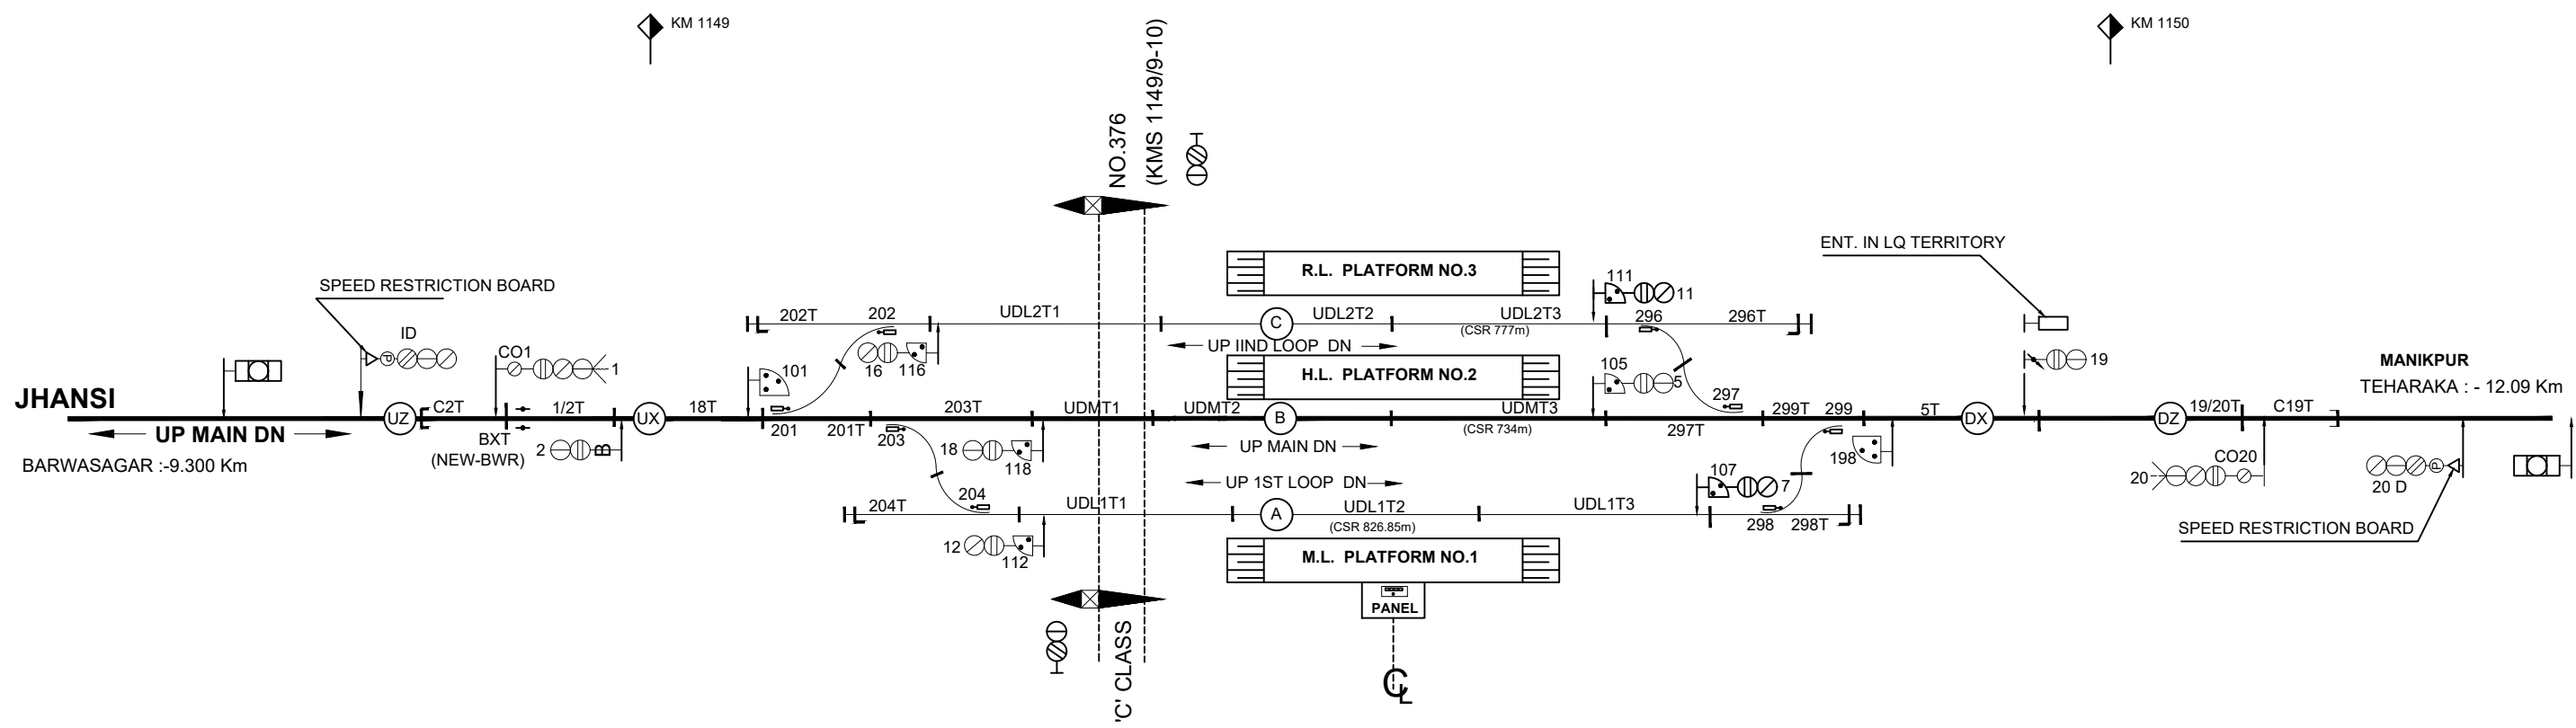

NIWARI STATION

'B' CLASS STD - II(R)

TO SUIT DRG.
NO. SI- D2403