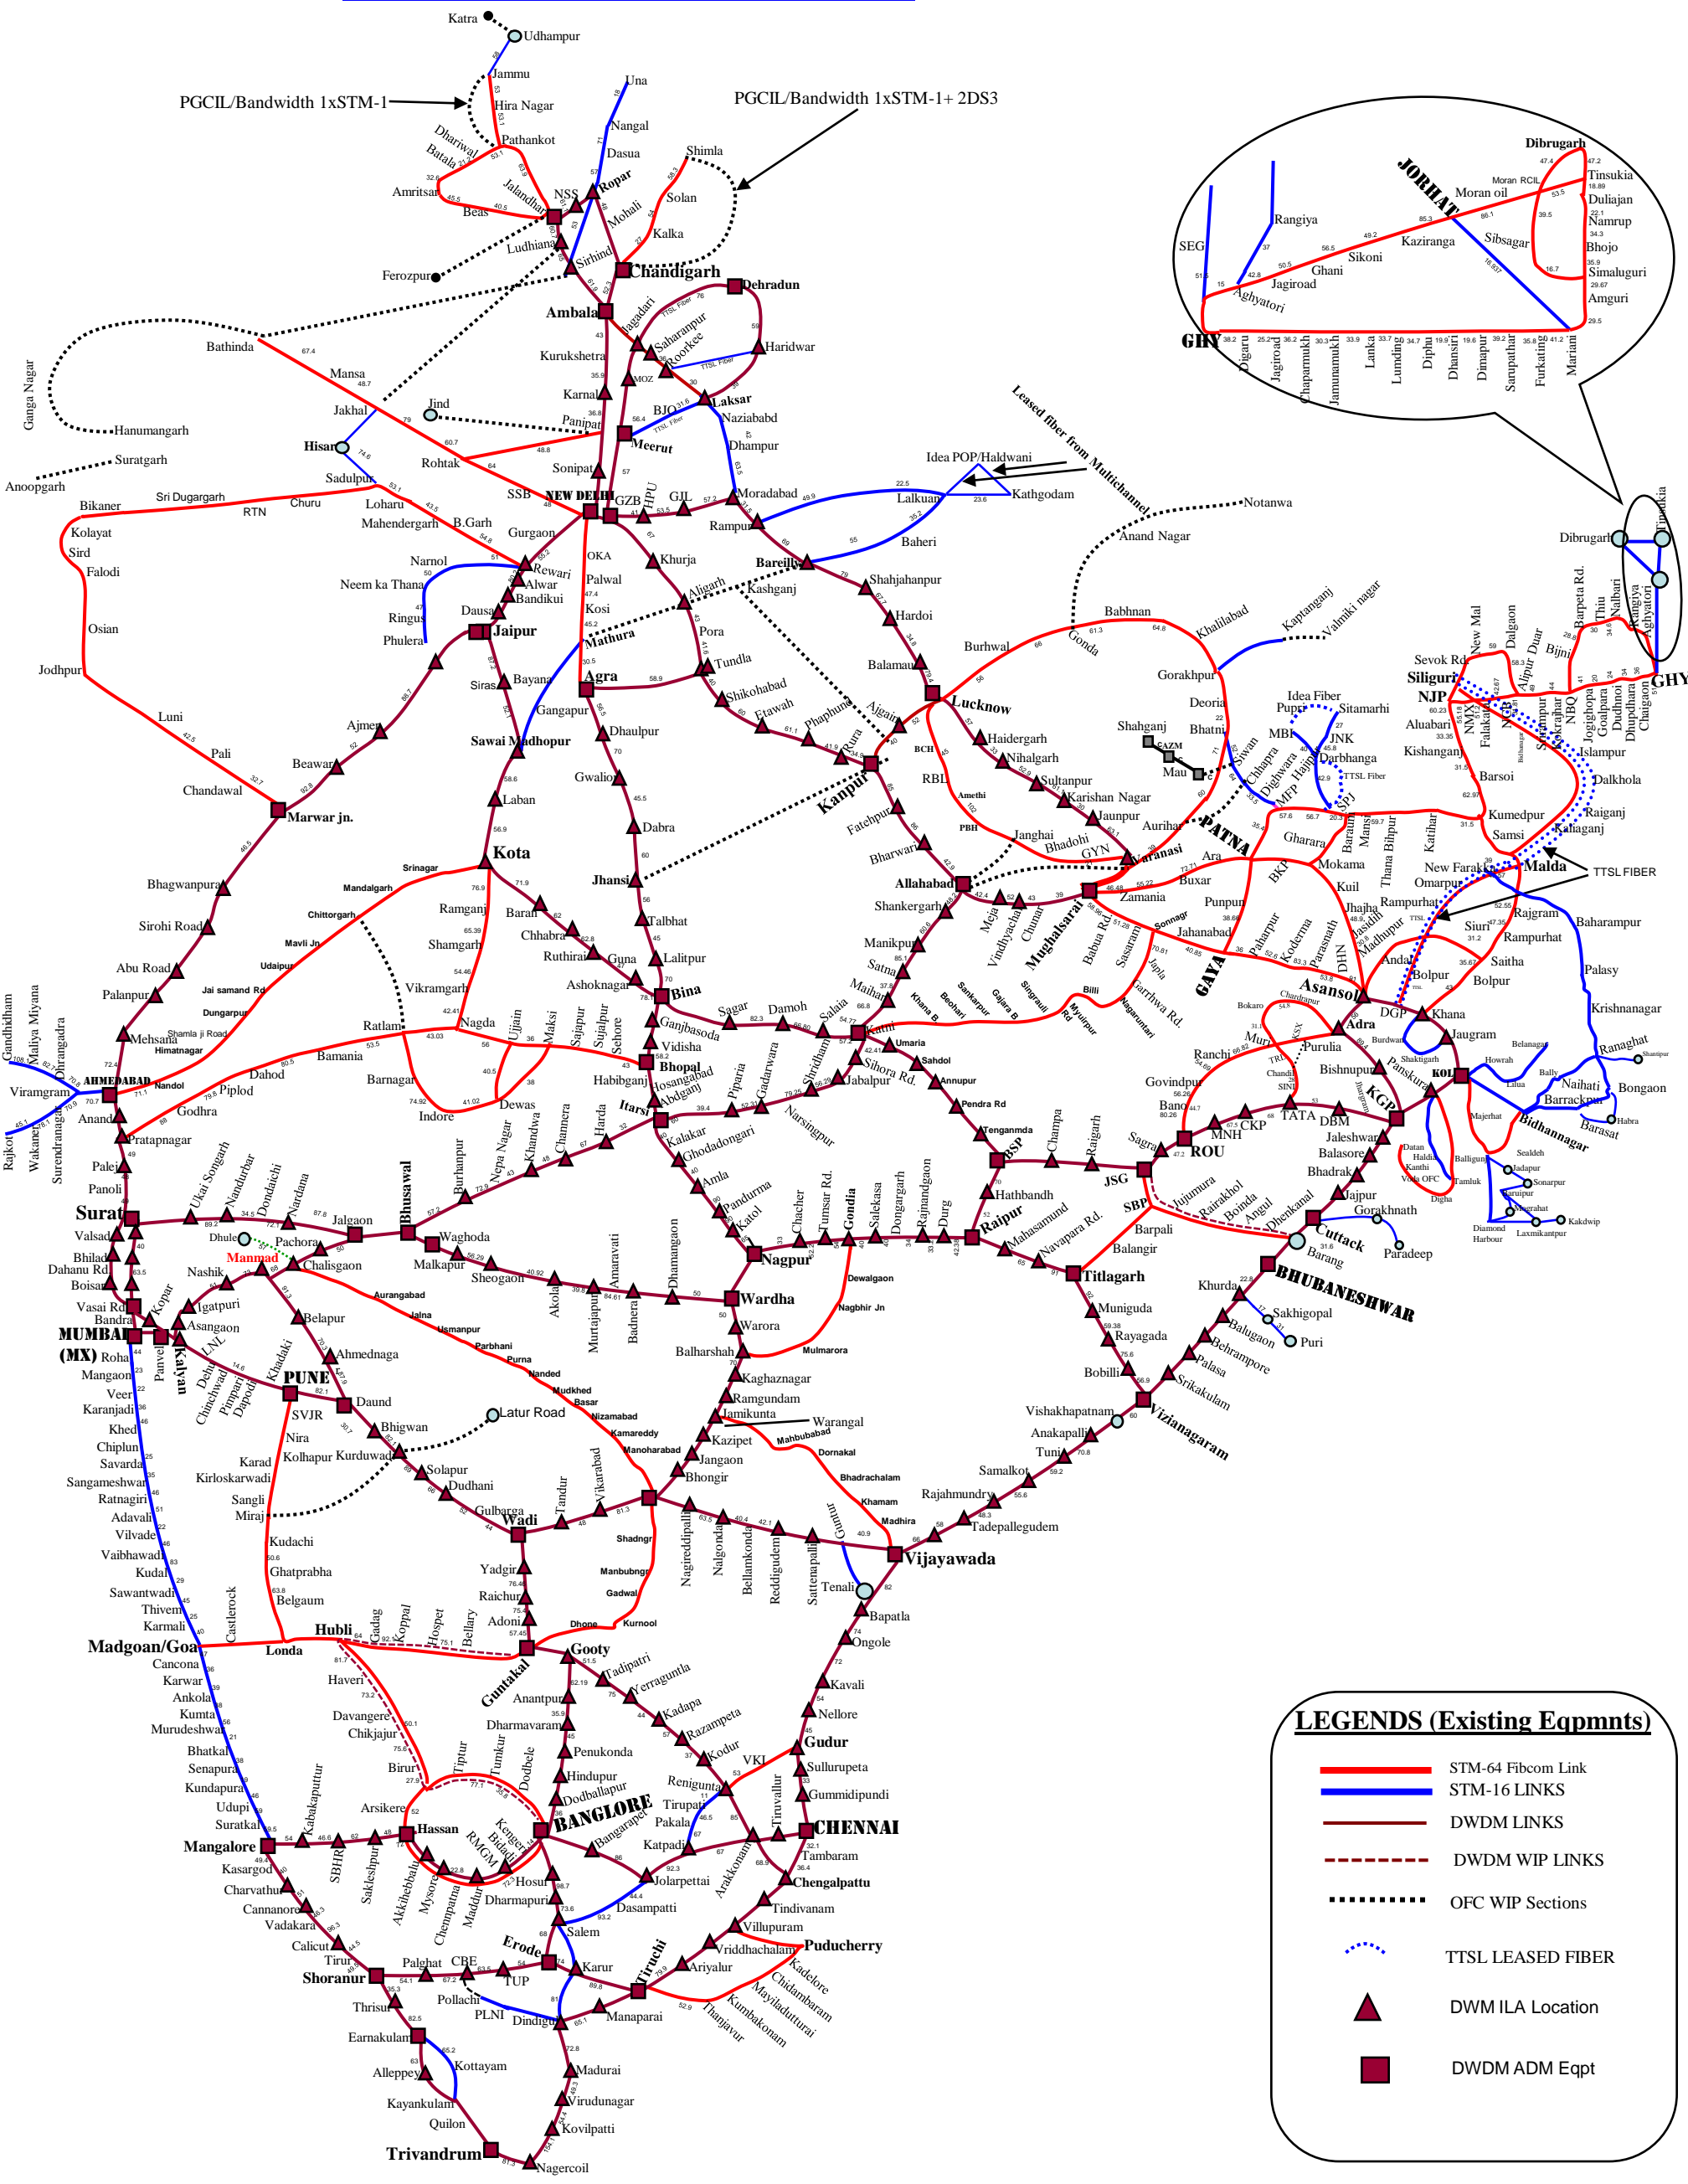

RailTel DWDM Network

LEGENDS (Existing Eqmnts)

- STM-64 Fibcom Link
- STM-16 LINKS
- DWDM LINKS
- DWDM WIP LINKS
- OFC WIP Sections
- TTSL LEASED FIBER
- ▲ DWM ILA Location
- DWDM ADM Eqpt