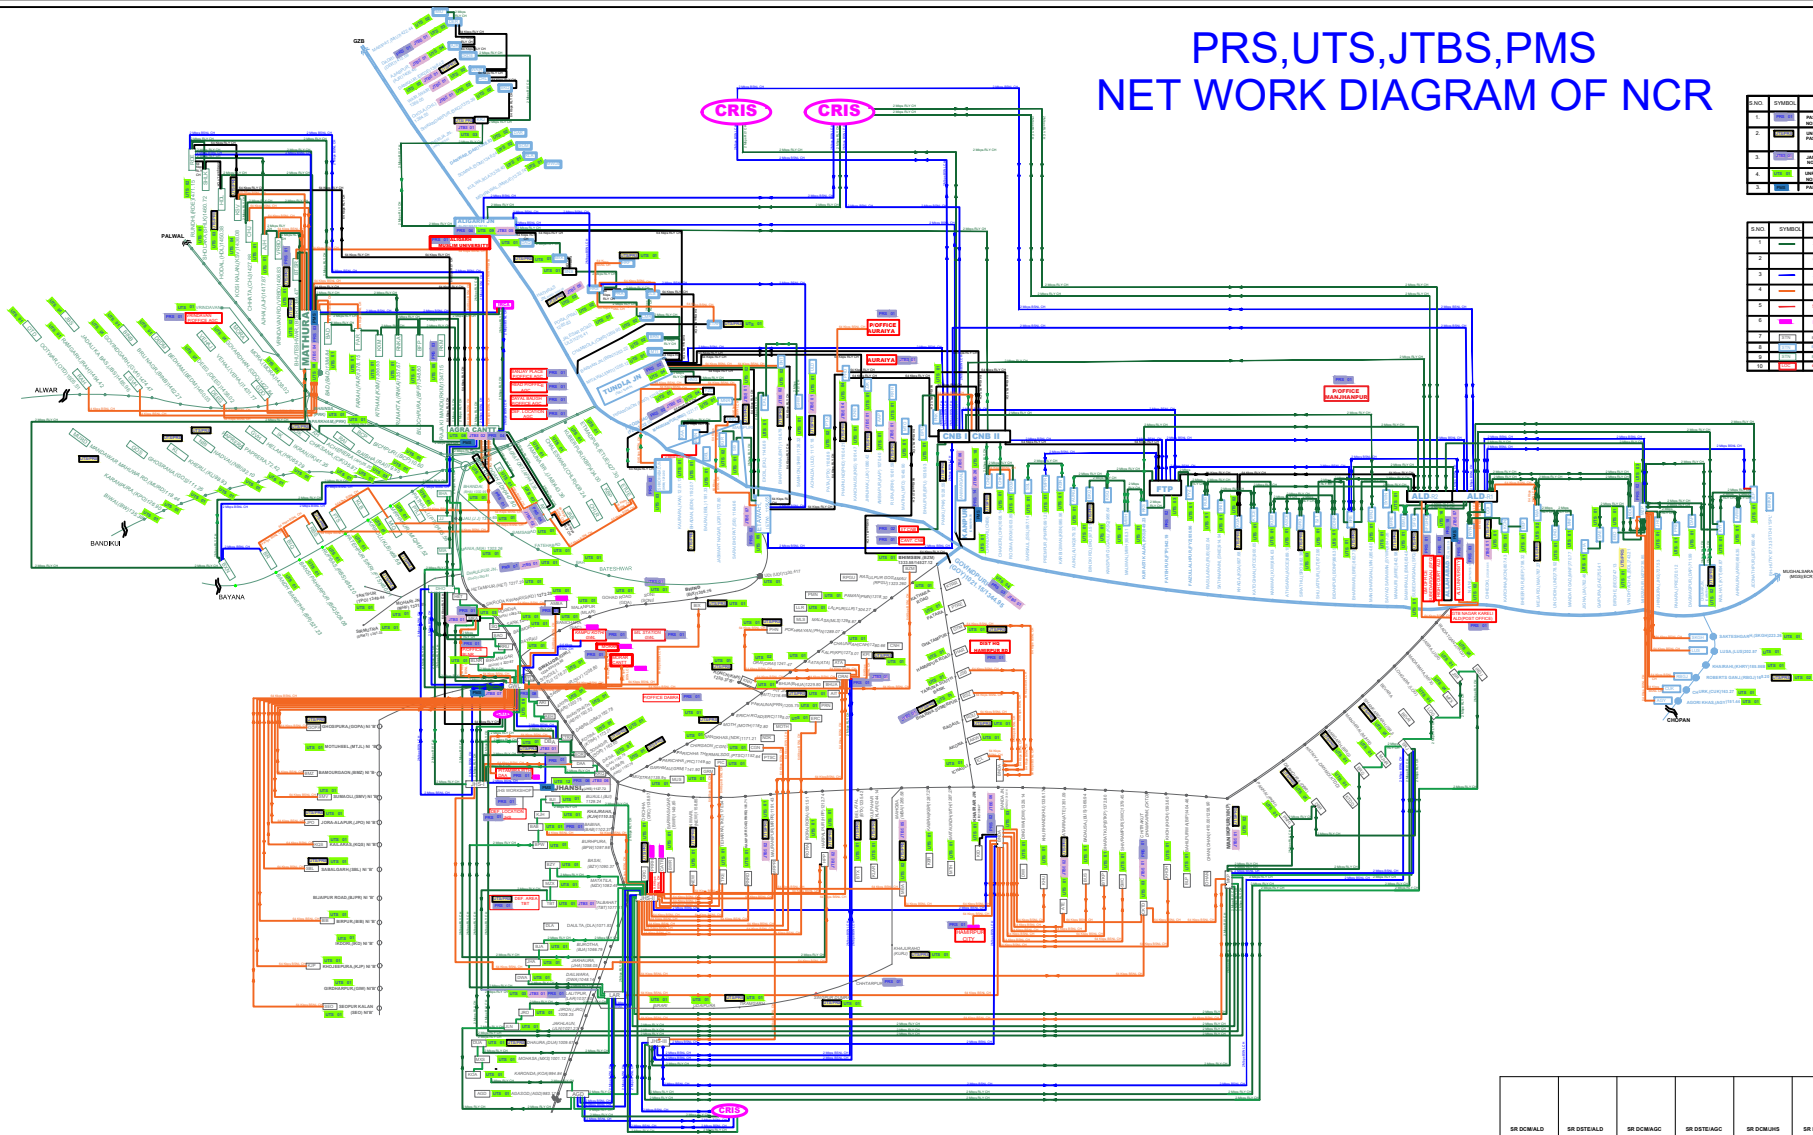

PRS,UTS,JTBS,PMS NET WORK DIAGRAM OF NCR

S.NO	SYMBOL	DESCRIPTION
1	[Symbol]	2 Mbps RLY CH
2	[Symbol]	4 Mbps RLY CH
3	[Symbol]	8 Mbps RLY CH
4	[Symbol]	16 Mbps RLY CH
5	[Symbol]	32 Mbps RLY CH (DUAL)
6	[Symbol]	WIDE COVERAGE
7	[Symbol]	WIDE COVERAGE
8	[Symbol]	WIDE COVERAGE
9	[Symbol]	WIDE COVERAGE
10	[Symbol]	WIDE COVERAGE

SR DOWALD	SR DSTEALD	SR DOWAGC	SR DSTEAGC	SR DOWRUS	SR DSTEURS	CCW/SAPS	CCENCR