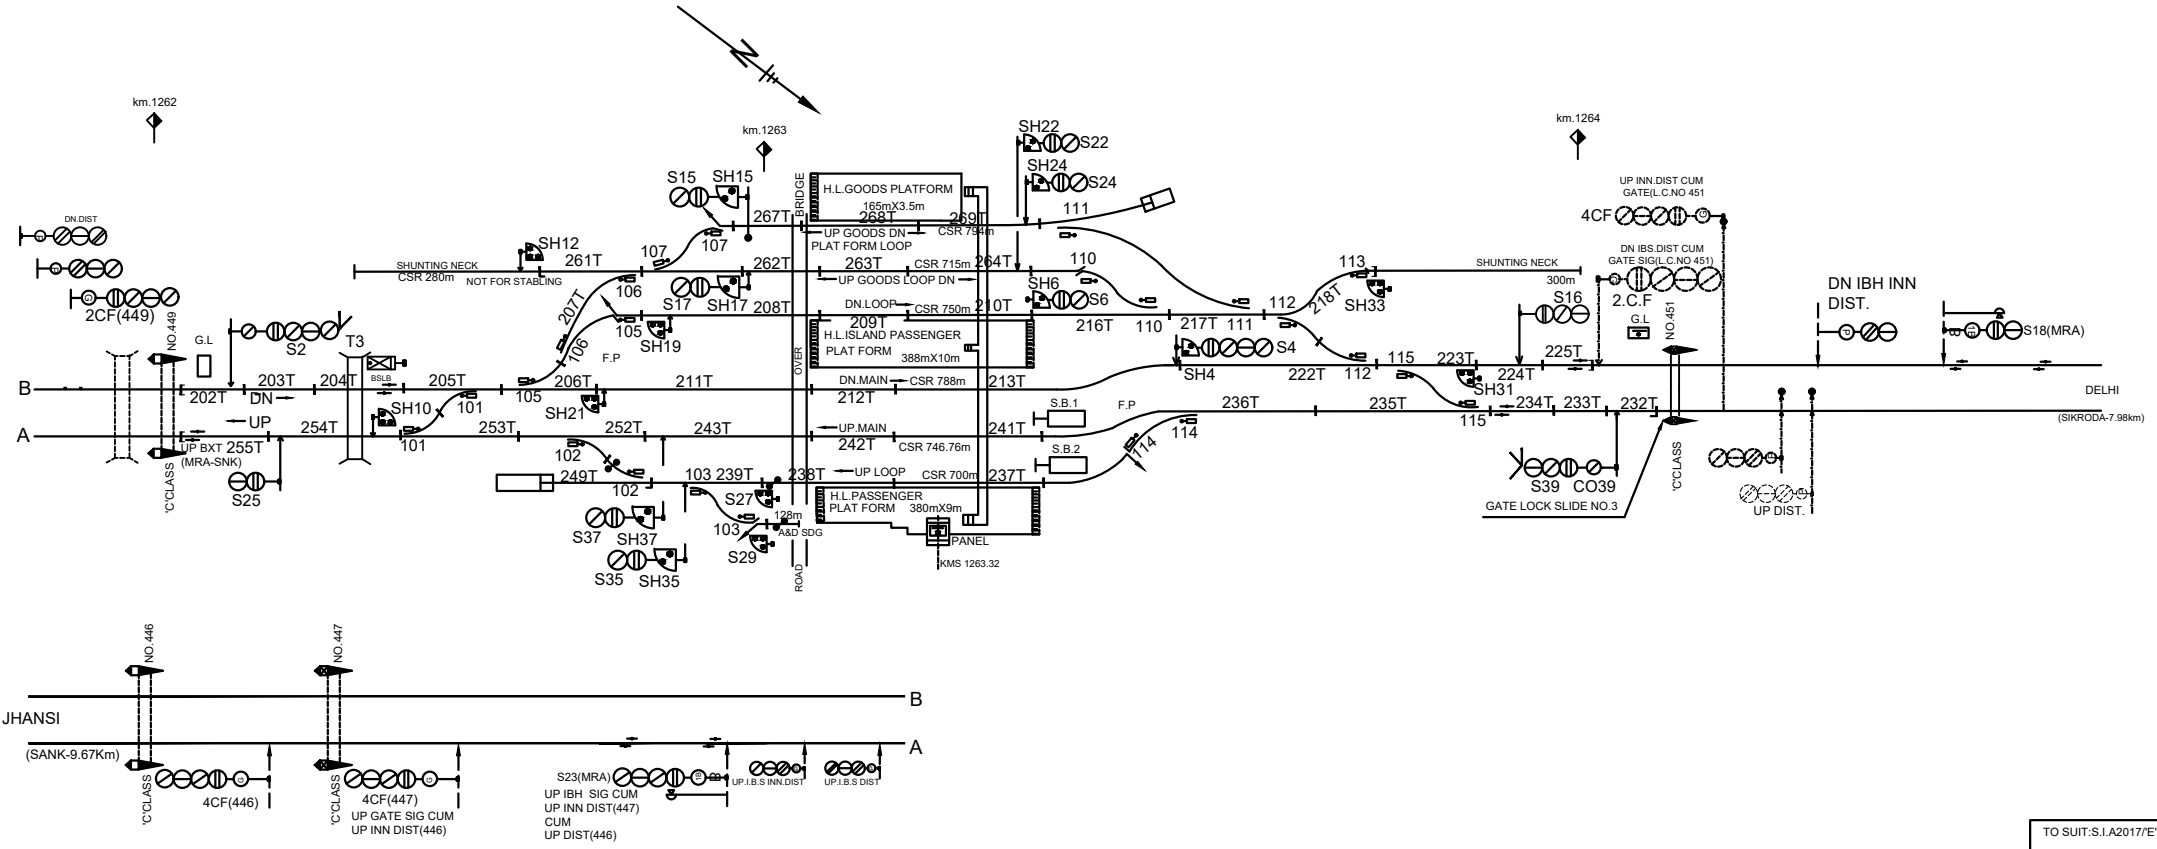

MORENA STATION

TO SUIT: S.I. A20177/E'
 CLASS-'B'
 STD-III