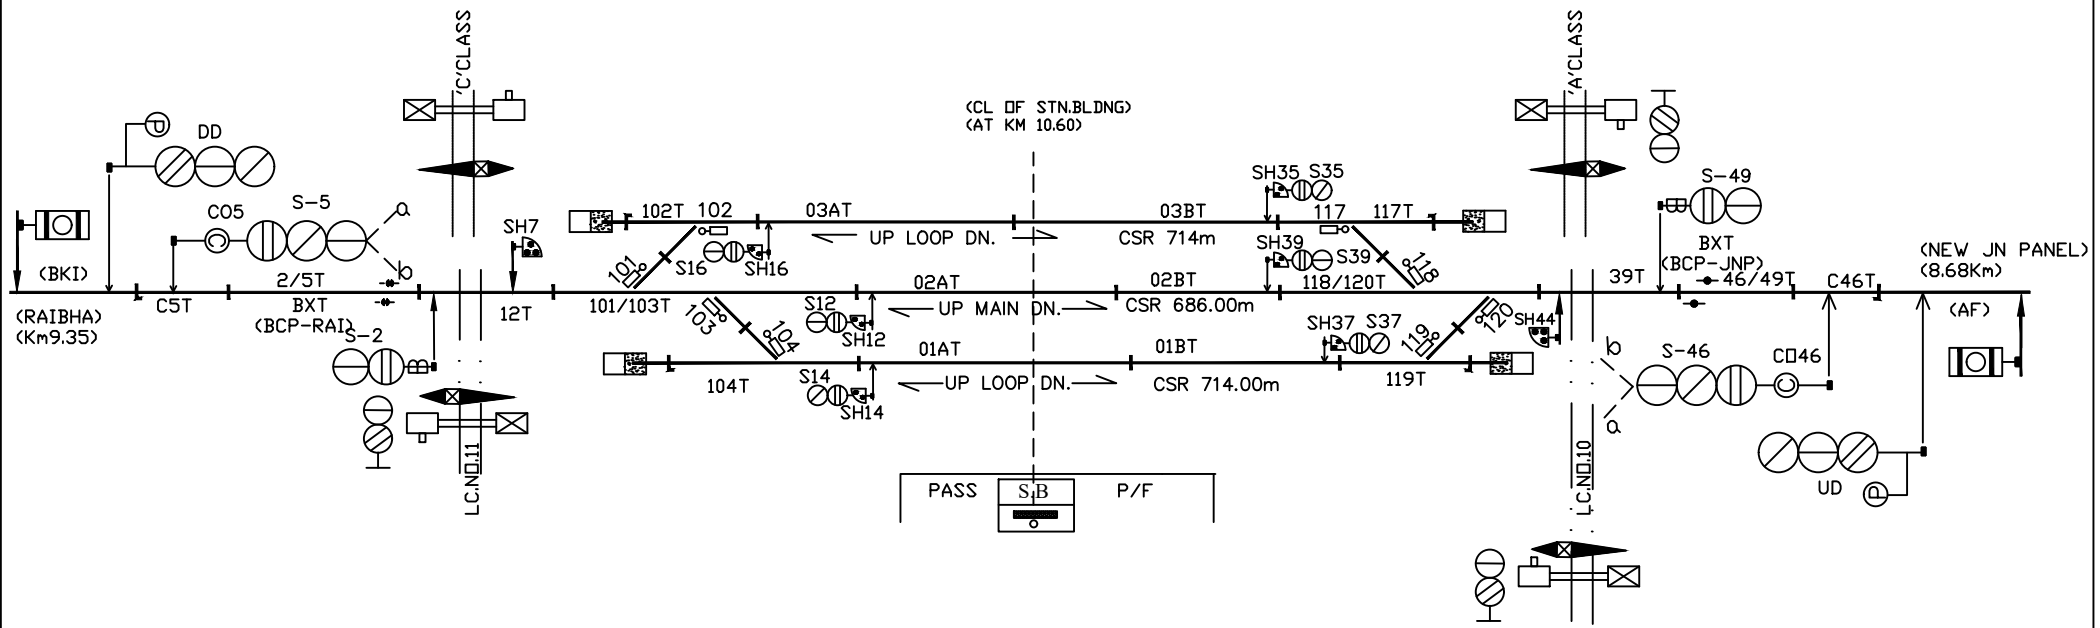

BICHPURI STATION

PI

NO.E-1033/'G'
STD-IIR
CLASS 'B'