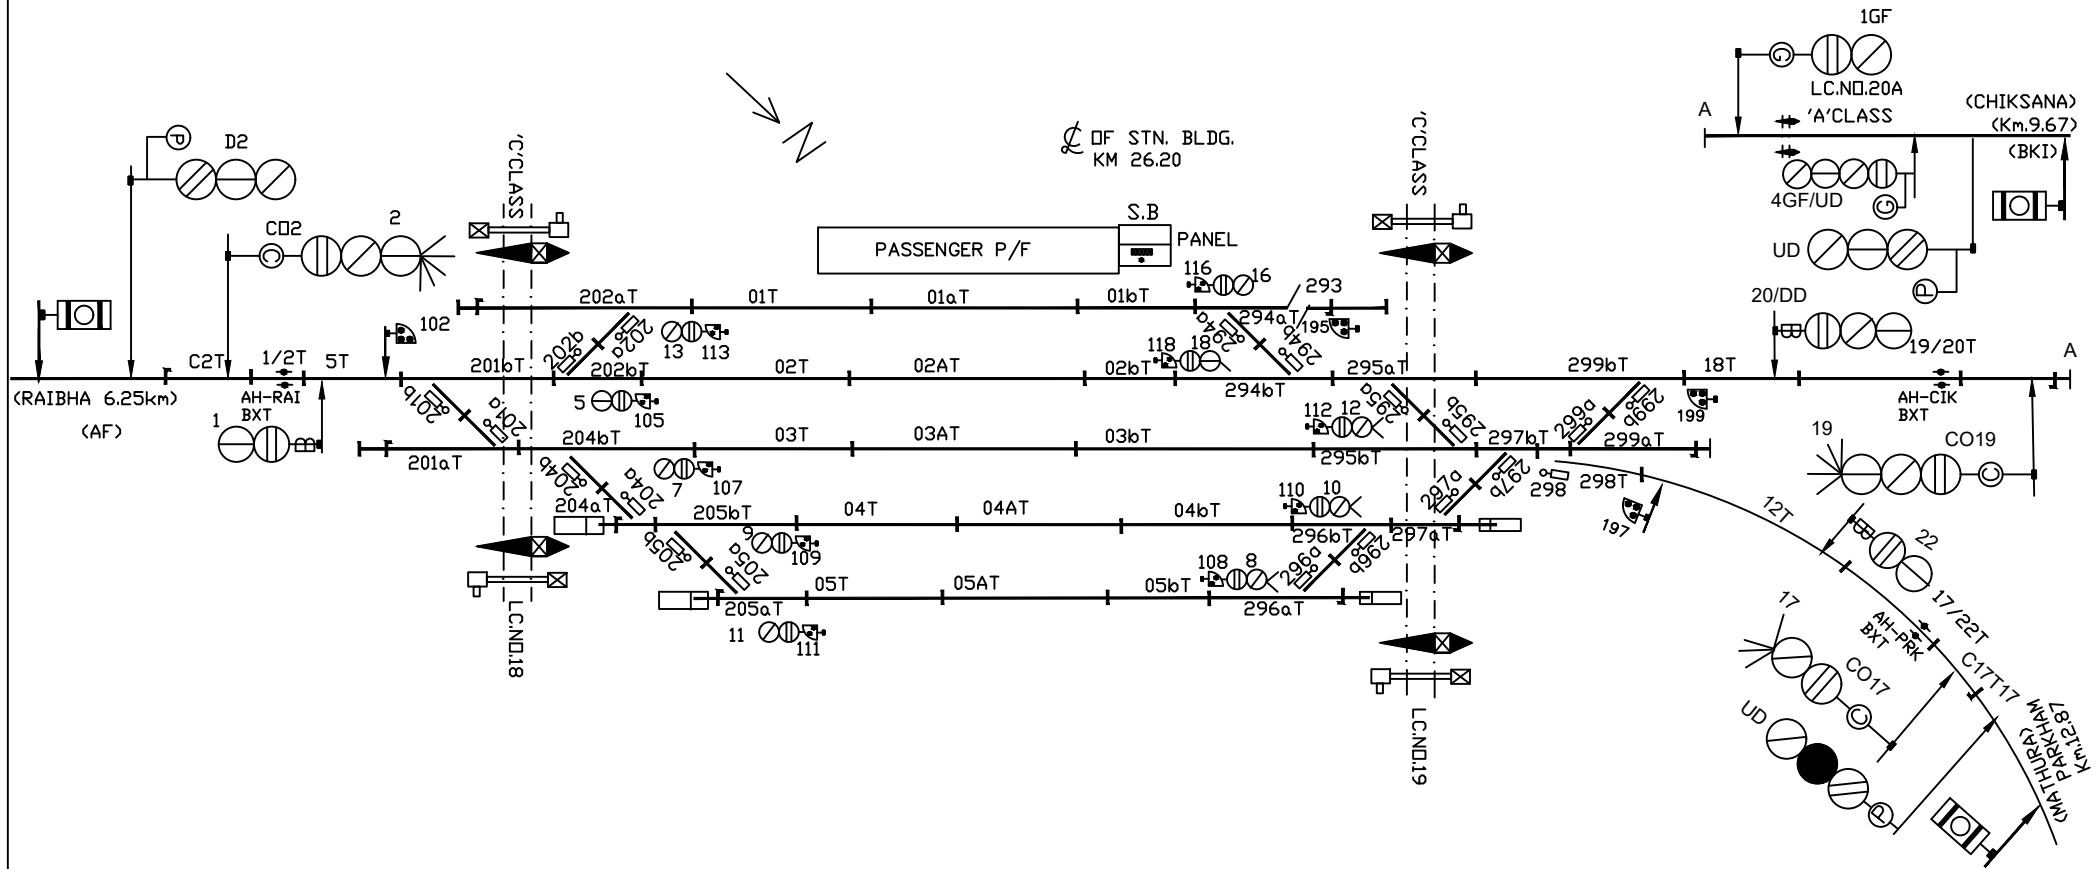

# ACHNERA STATION

NO.1235/'E'  
 CLASS: B  
 STD: IIR FOR BG