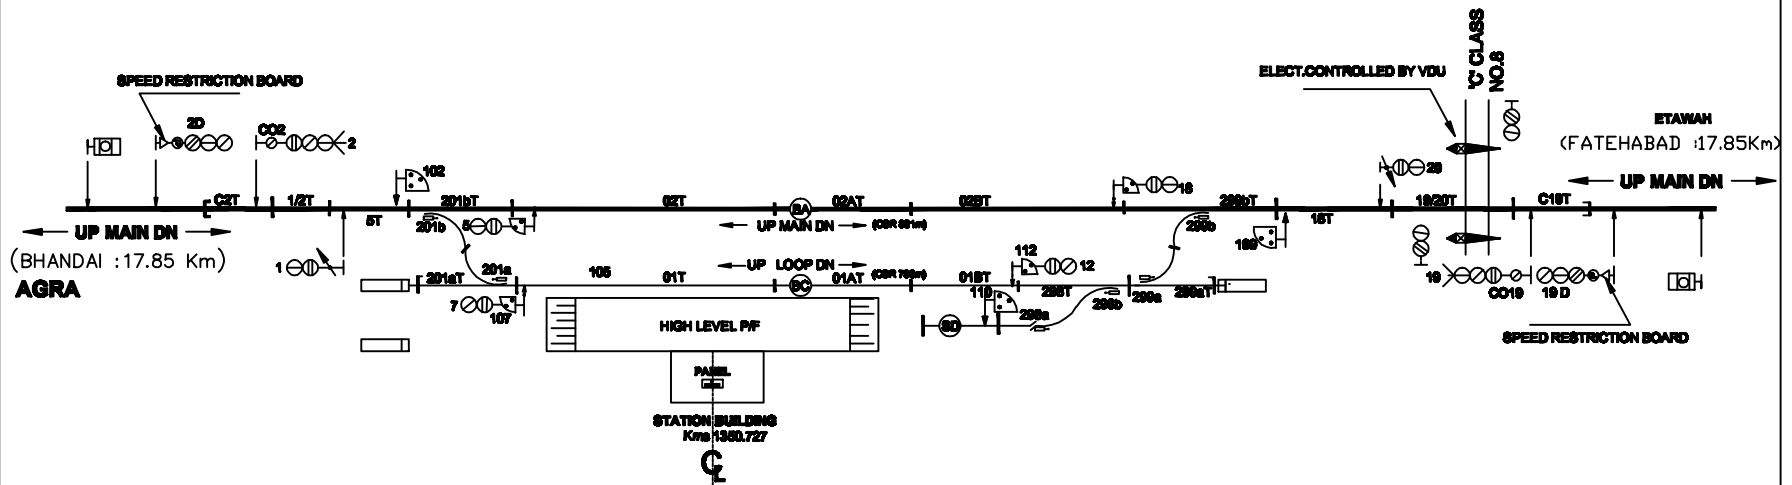

SAMSABAD STATION

'B' CLASS STD -II(R)

SSI

TO SUIT DRG.
NO. SI- 2351