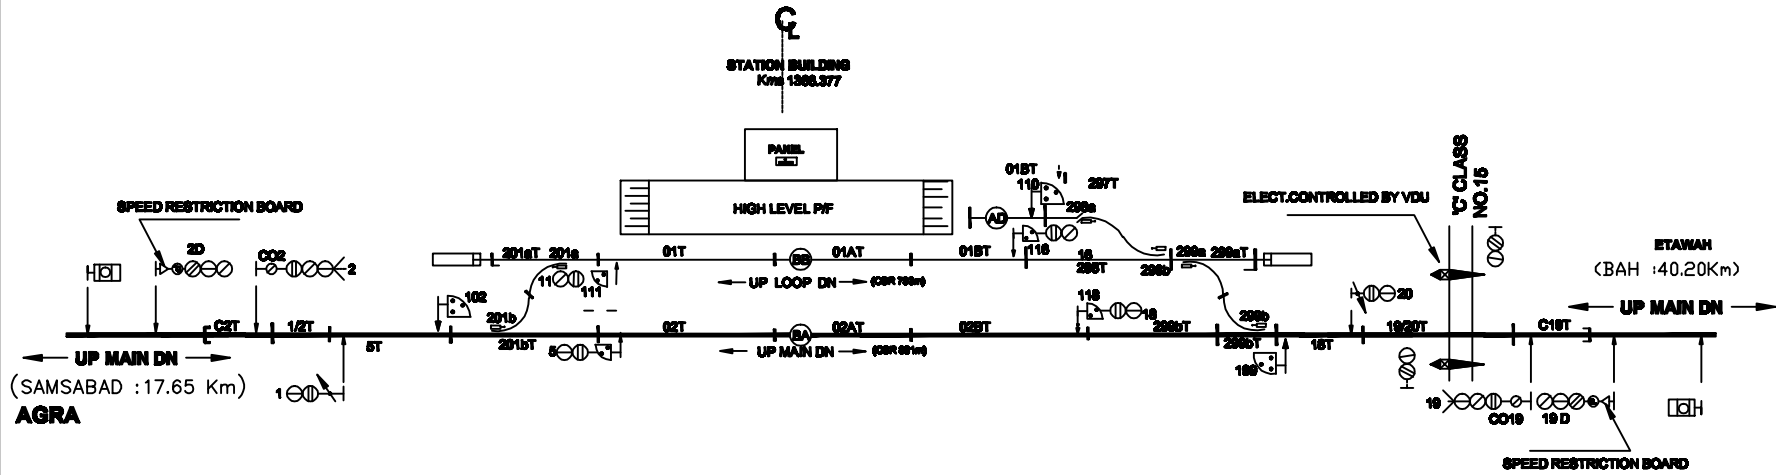

FATEHABAD STATION

'B' CLASS STD-II(R)

SSI

TO SUIT DRG.
NO. SI- 2350