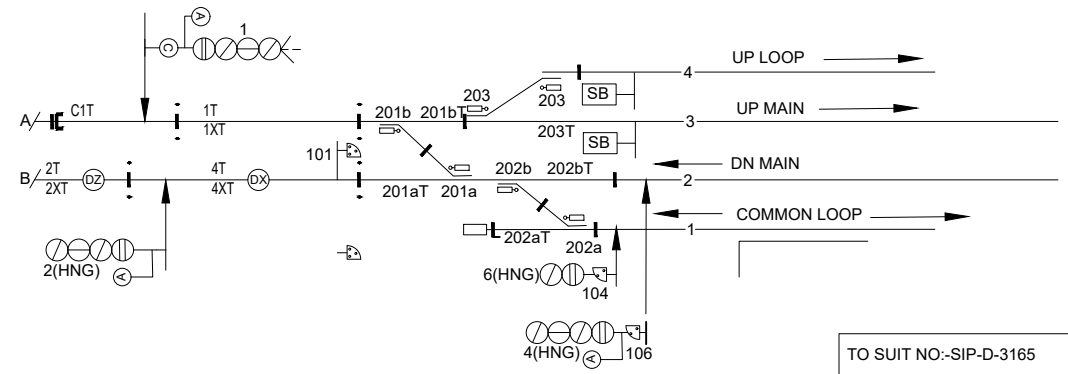

FIROZABAD - HIRANGAON AUTO SIGNALLING

FIROZABAD
ECU-51
KM: 1232.020

'C' CLASS LX-NO.64
 AT KM: 1234/27-25
 CONT.BY OPERATING VDU OF FZD

HIRANGAON
AT 1239.750 KMS
ECU-49

TO SUIT NO:-SIP-D-3165
 DT.28.09.2015