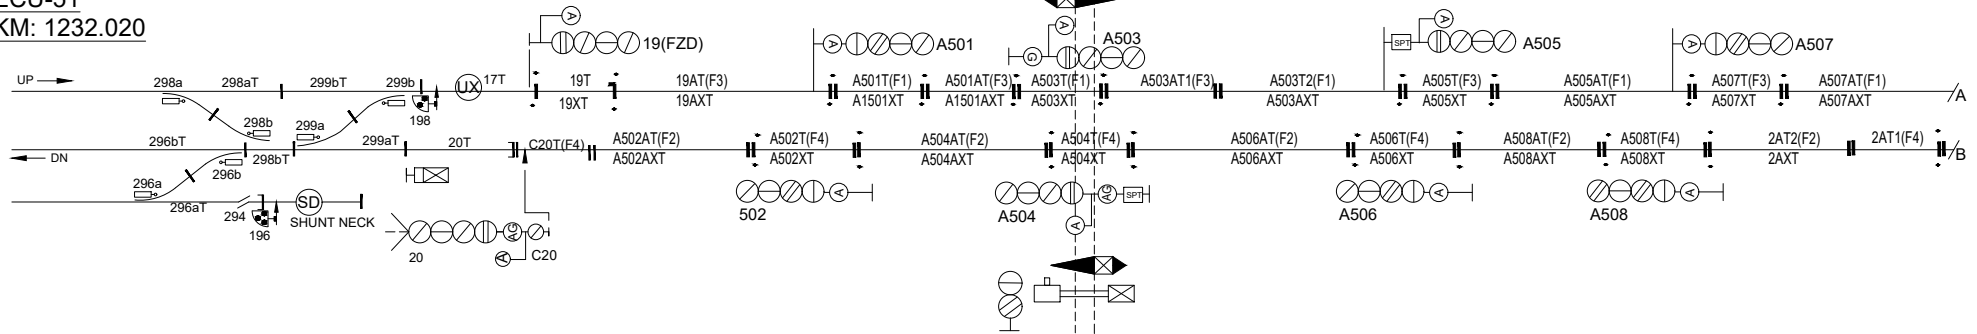

FIROZABAD - HIRANGAON AUTO SIGNALLING

FIROZABAD
ECU-51
KM: 1232.020

'C' CLASS LX-NO.64
 AT KM: 1234/27-25
 CONT.BY OPERATING VDU OF FZD

HIRANGAON
AT 1239.750 KMS
ECU-49

TO SUIT NO:-SIP-D-3165
 DT.28.09.2015