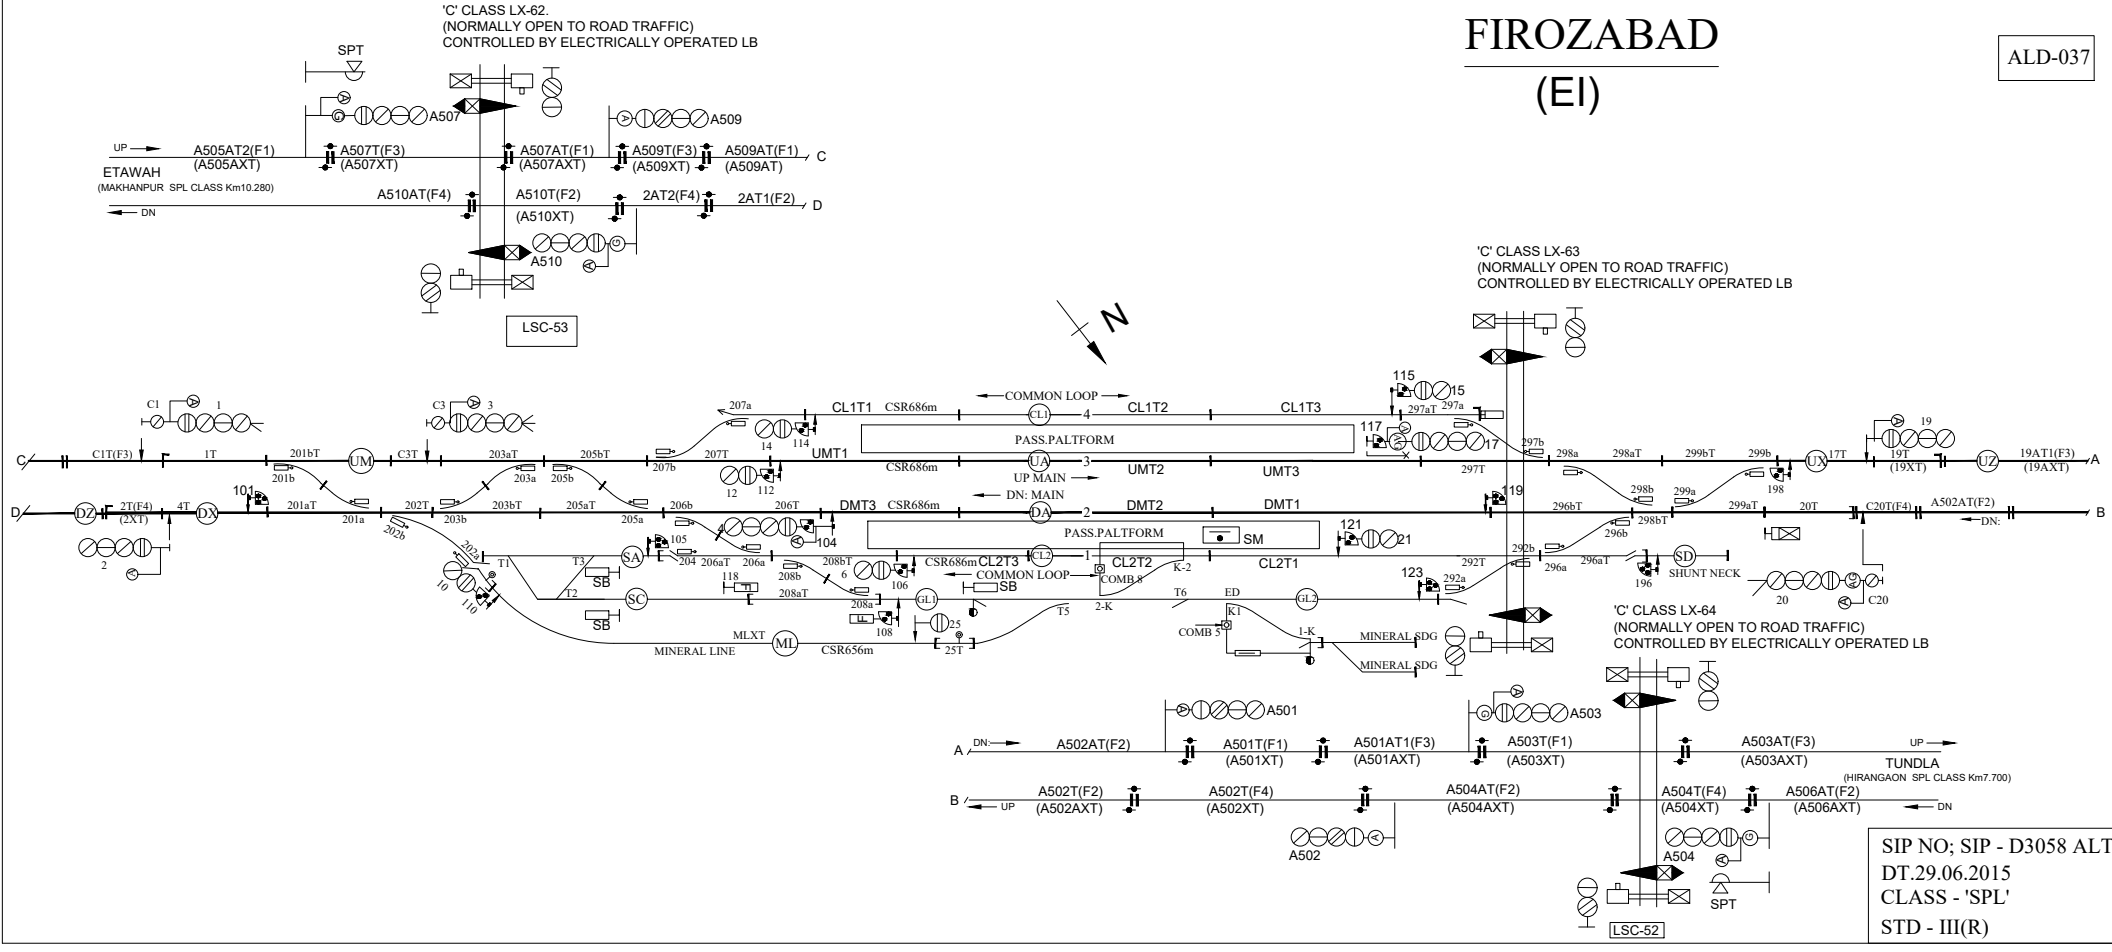

FIROZABAD (EI)

ALD-037

ETAWAH
(MAKHANPUR SPL CLASS Km10.280)

TUNDLA
(HIRANGAON SPL CLASS Km7.700)