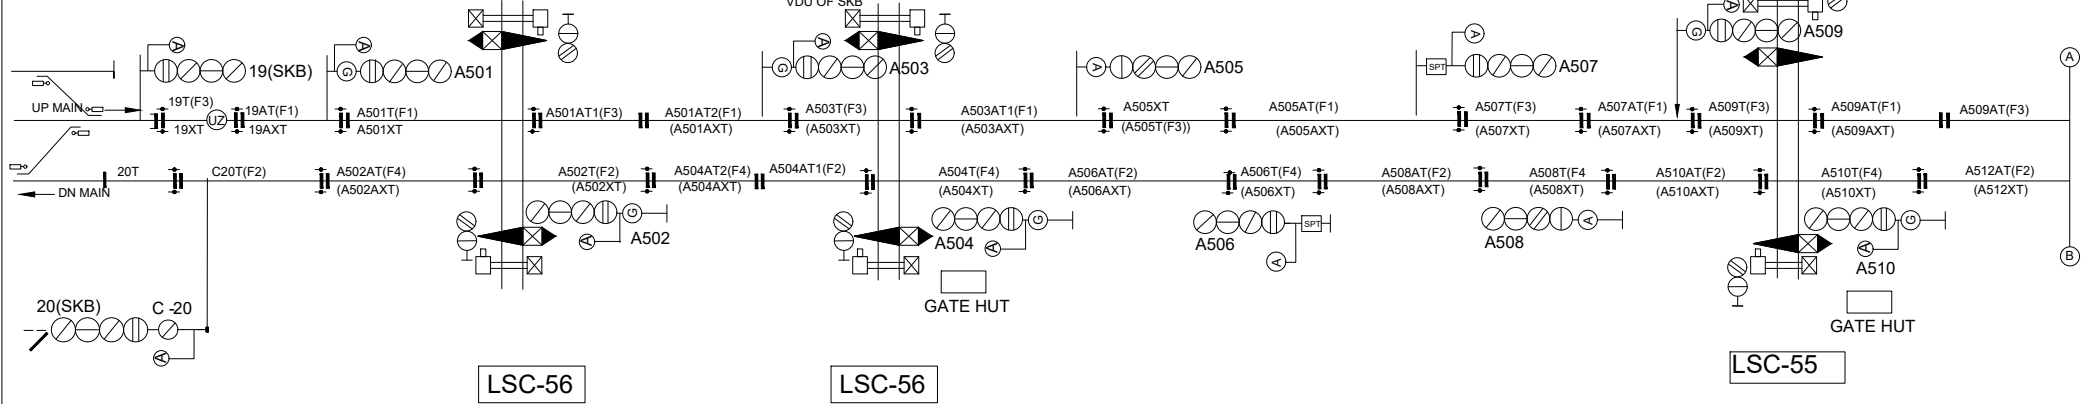

SHIKOHABAD -MAKKHANPUR AUTO BLOCK SIGNALLING

ALD- 039A

SHIKOHABAD
KM:9.750

'C' CLASS LX-NO. 53
KM: 1214 /5-1 CONTRLLED BY
OPERATING VDU OF SKB

'C' CLASS LX-NO. 54
KM: 1215 /19-21
CONTRLLED BY OPERATING
VDU OF SKB

'C' CLASS LX-NO. 55
KM: 1219 /1-3
CONTRLLED BY OPERATING
VDU OF FMNR

MAKKHANPUR
KMS 9.750
ECU-53

TO SUIT NO:SIP-C-7056
DT.29.07.2011