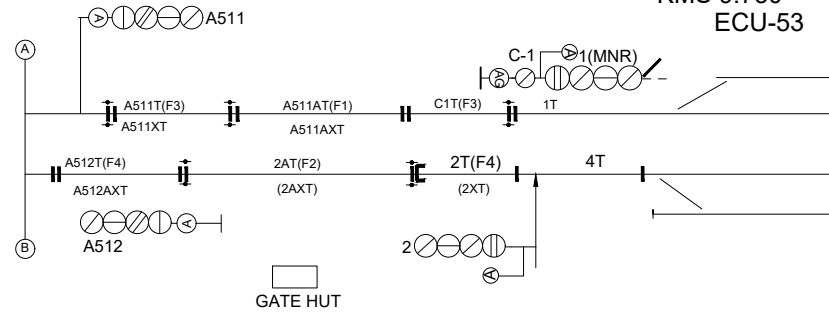

SHIKOHABAD -MAKKHANPUR AUTO BLOCK SIGNALLING

ALD- 039A

SHIKOHABAD
KM:9.750

'C' CLASS LX-NO. 53
KM: 1214 /5-1 CONTRLLED BY
OPERATING VDU OF SKB

'C' CLASS LX-NO. 54
KM: 1215 /19-21
CONTRLLED BY OPERATING
VDU OF SKB

'C' CLASS LX-NO. 55
KM: 1219 /1-3
CONTRLLED BY OPERATING
VDU OF FMNR

MAKKHANPUR
KMS 9.750
ECU-53

TO SUIT NO:SIP-C-7056
DT.29.07.2011