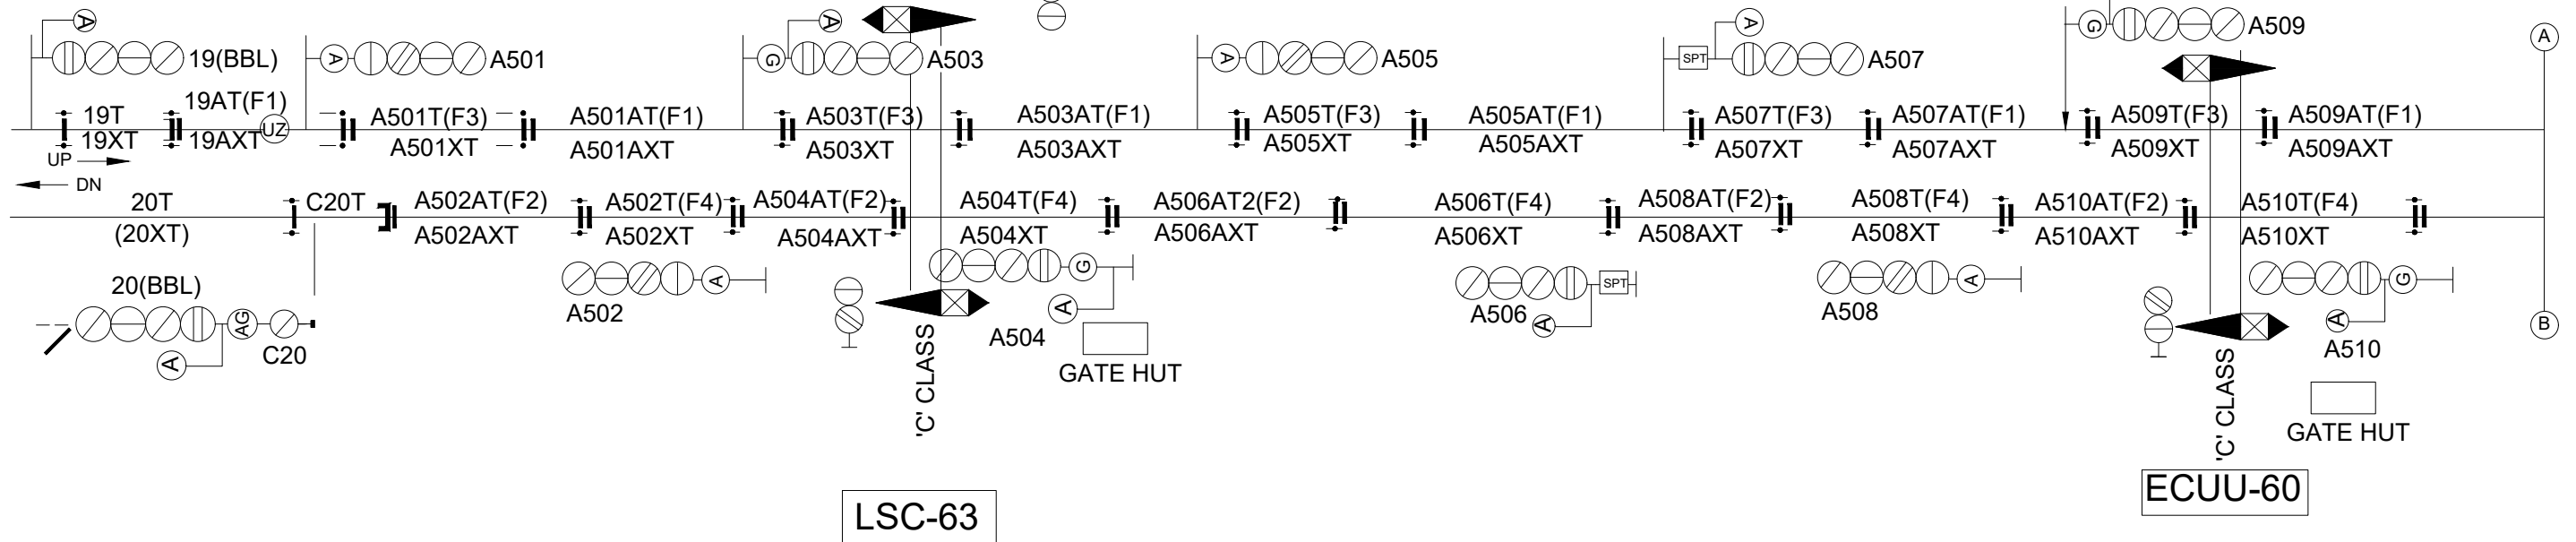

BALRAI - BHADAN AUTO BLOCK SIGNALLING

ALD- 044

BALRAI
KM: 1181.330
ECU-61

LC NO.40 CONTROLLED
BY OPERATING
VDU OF BBL
KM:1184/ 1-3

LC NO.41 CONTROLLED
BY OPERATING
VDU OF BDL
KM:1187.045

LSC-63

ECUU-60

BHADAN
KM:1192.070
ECU-59

TO SUIT NO:SIP-C-7053/A
DT.15.10.2010