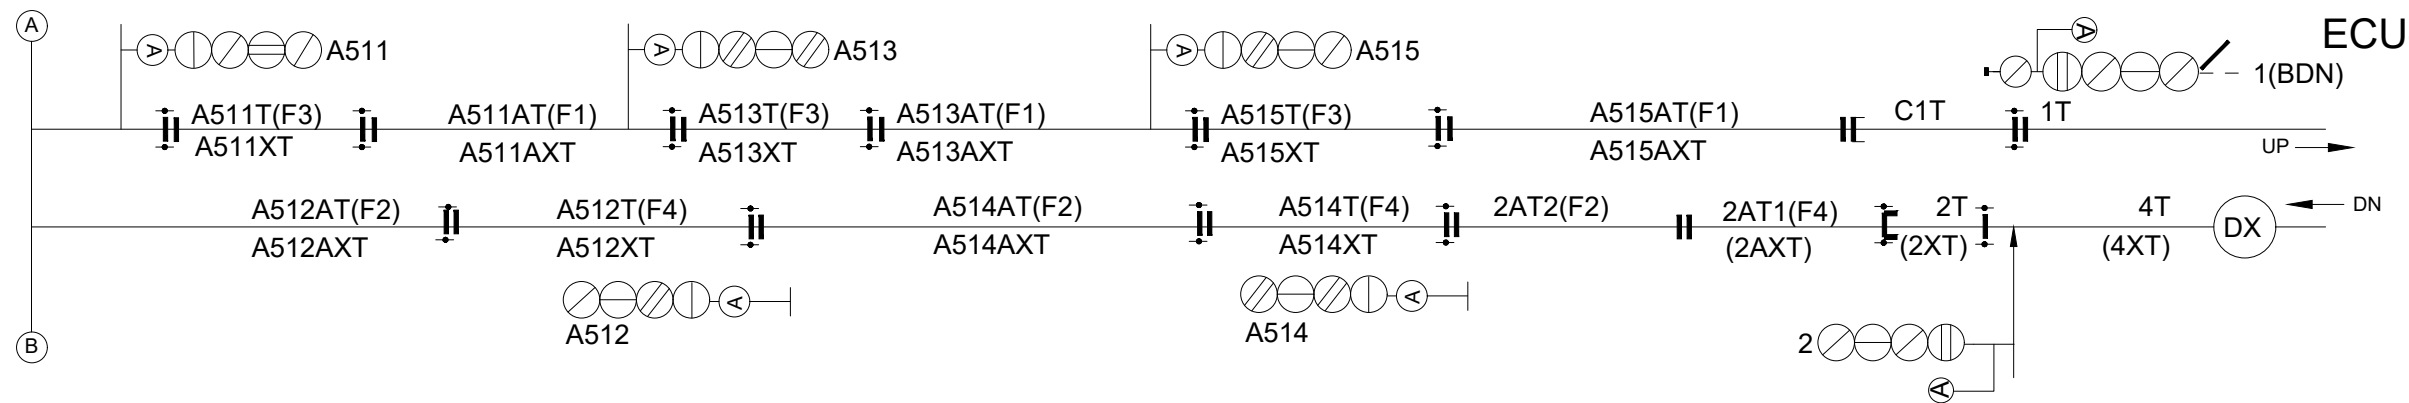

BALRAI - BHADAN AUTO BLOCK SIGNALLING

ALD- 044

BALRAI
KM: 1181.330
ECU-61

LC NO.40 CONTROLLED
BY OPERATING
VDU OF BBL
KM:1184/ 1-3

LC NO.41 CONTROLLED
BY OPERATING
VDU OF BDL
KM:1187.045

LSC-63

ECUU-60

BHADAN
KM:1192.070
ECU-59

TO SUIT NO:SIP-C-7053/A
DT.15.10.2010