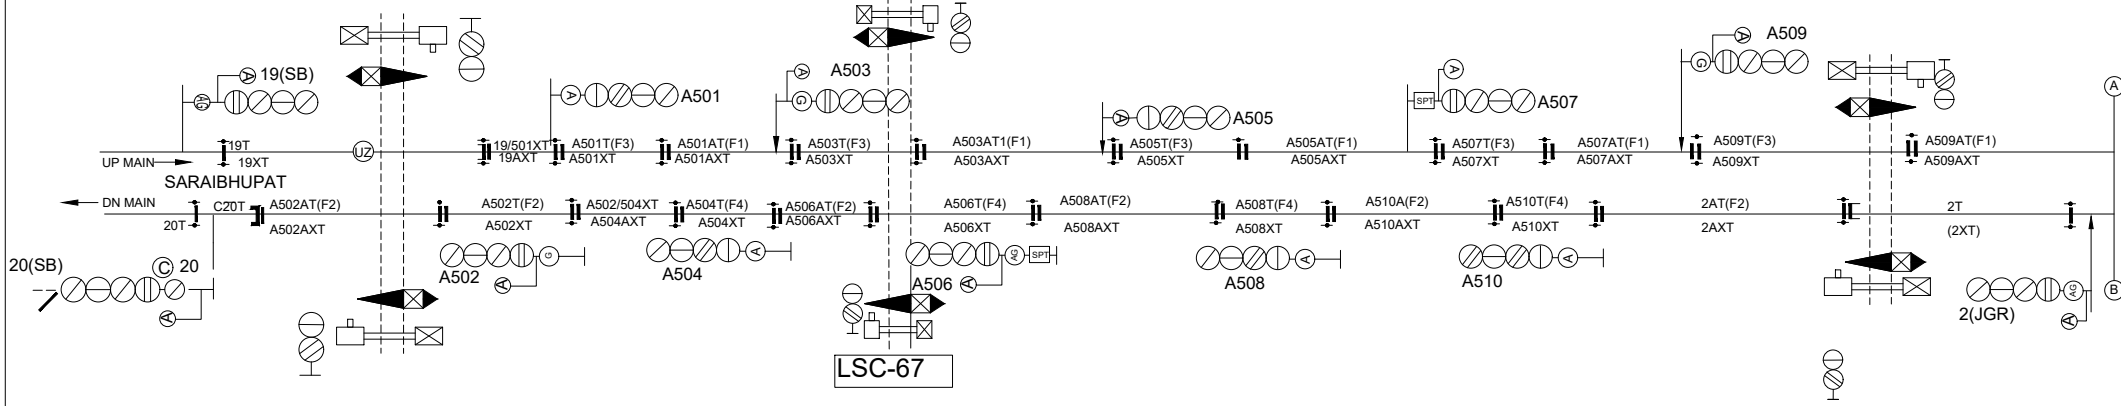

SARAIBHUPAT  
KMS1164.960  
ECU-65

'A' CLASS LX-NO. 32  
CONTROL BY OPERATIN  
VDU OF SB  
KM:1166.051

# SARAIBHUPAT - JASWANTNAGAR AUTO BLOCK SIGNALLING

ALD- 048

'C' CLASS LX-NO. 33  
BY OPERATING  
VDU OF SB  
KM:1167.908

'C' CLASS L-XING NO. 34  
BY OPERATING  
VDU OF JGR  
KM:1077.435

JASWANT NAGAR  
KMS1172.880  
ECU-63

TO SUIT NO:SIP-C-7051/B  
DT.07.05.2013