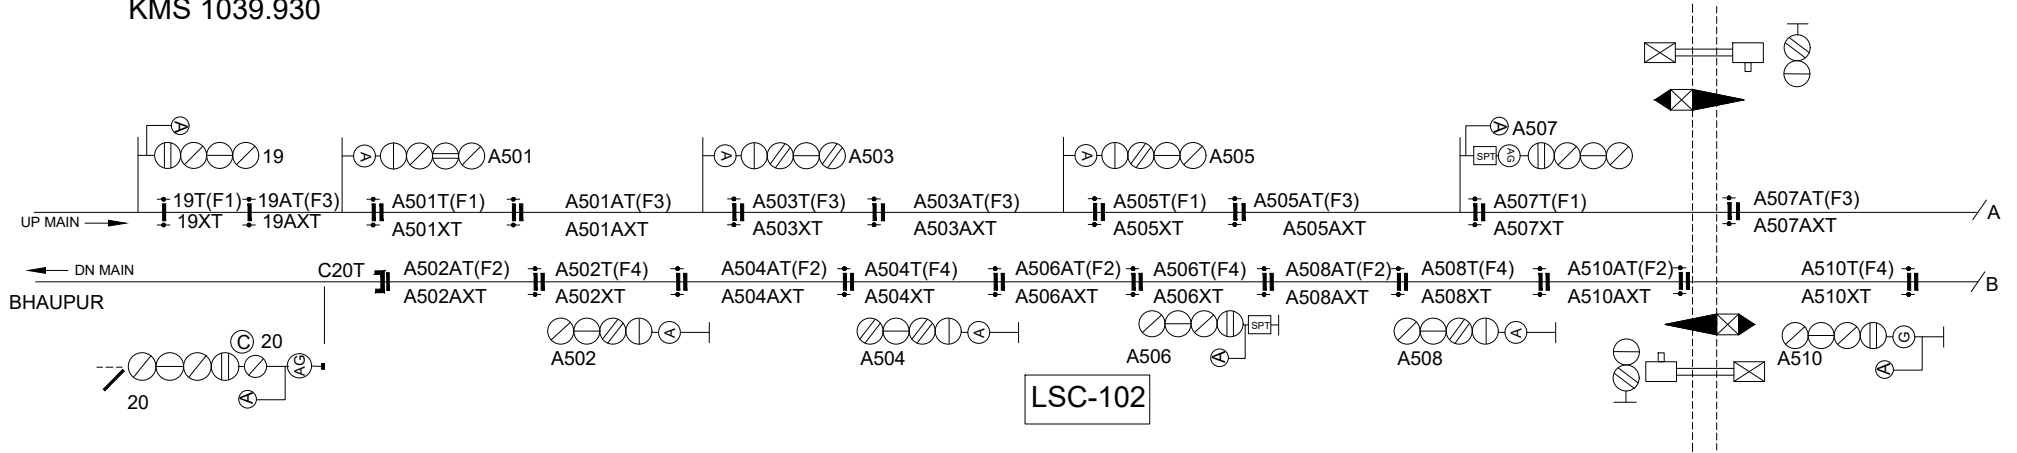

# BHAUPUR - MAITHA AUTO SIGNALLING

BHAUPUR  
KMS 1039.930

'C' CLASS LC NO.88

LC NO.89 'C' CLASS

MAITHA  
KMS 1049.900