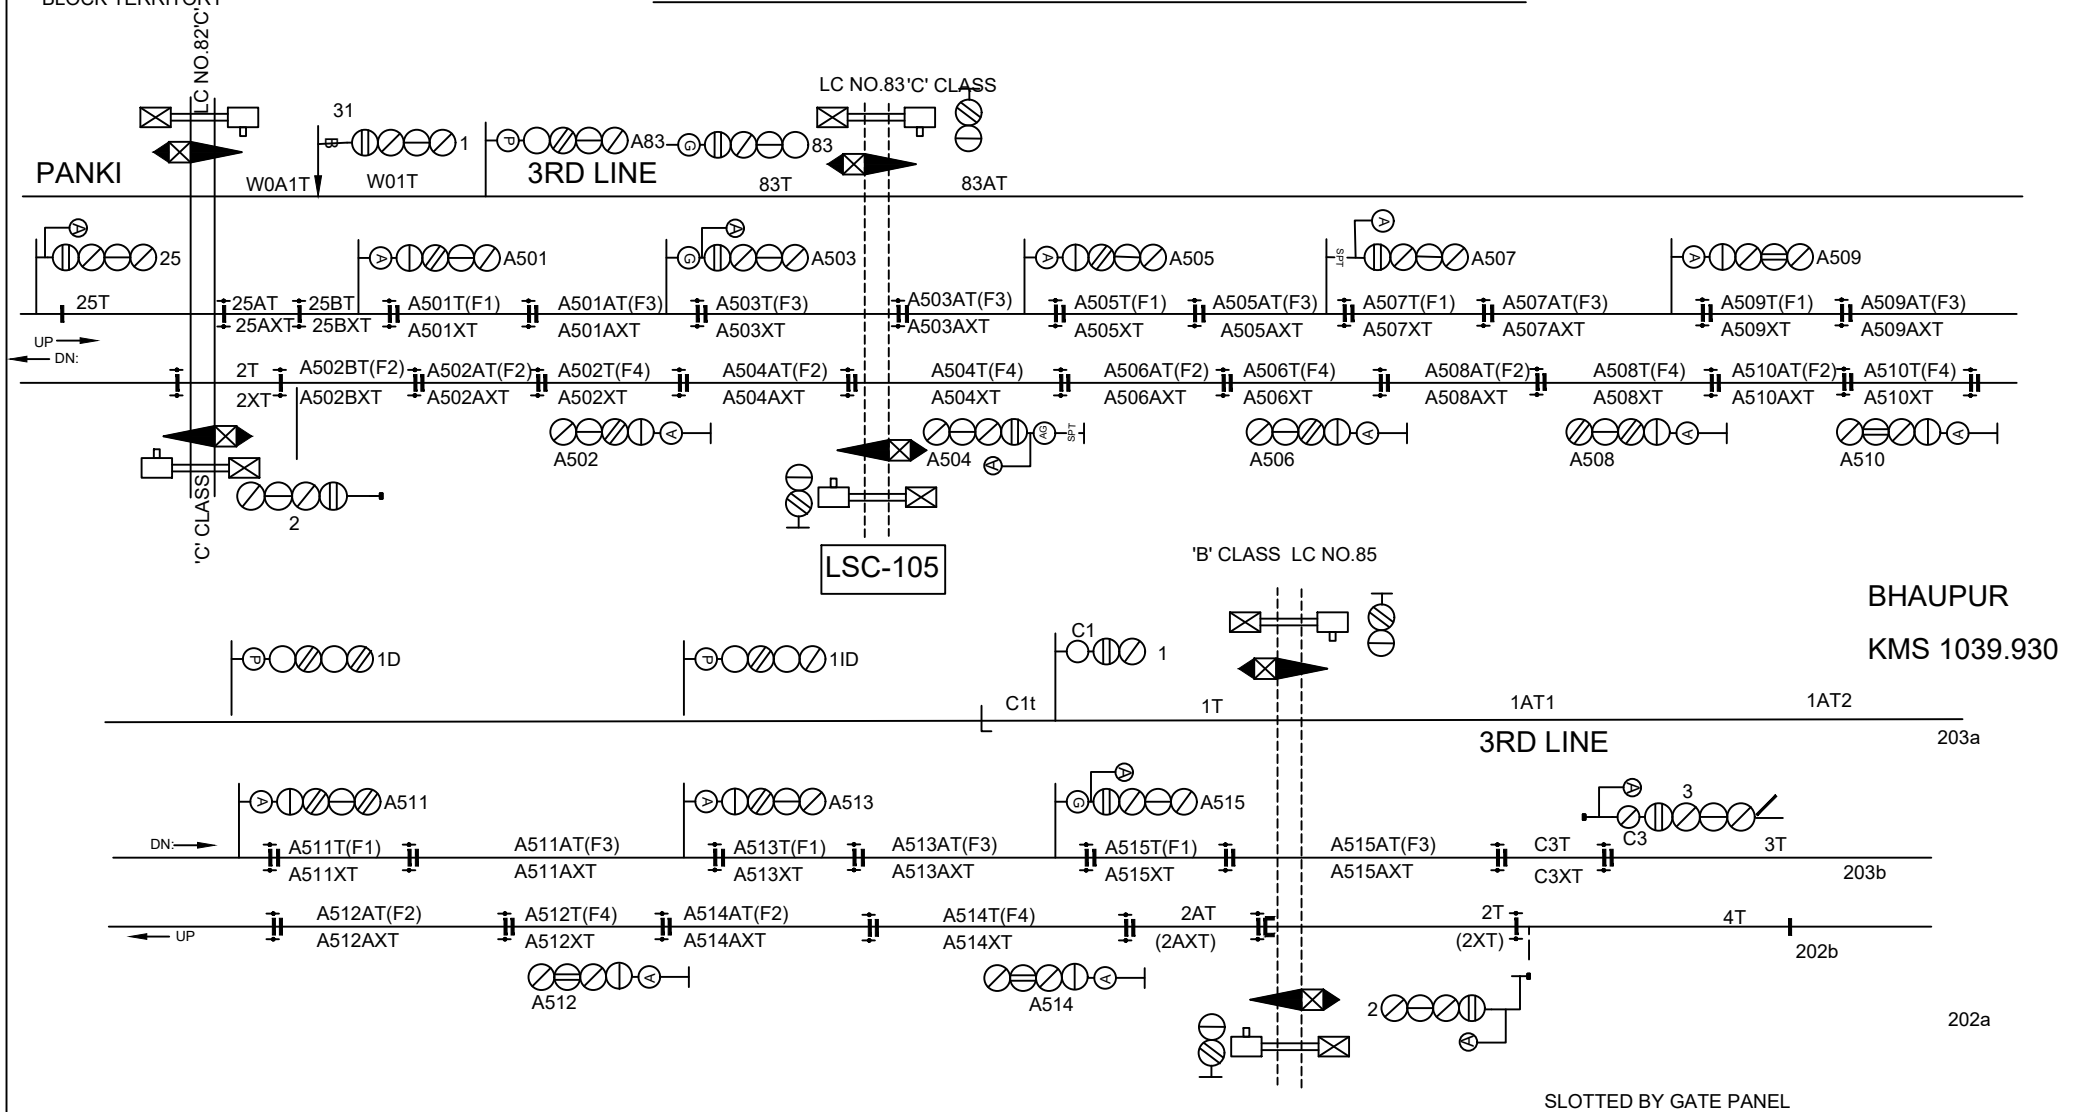

PANKI
 KMS 1028.550
 INTERING AUTOMATIC
 BLOCK TERRITORY

ALD- 074

PANKI - BHAUPUR AUTO SIGNALLING

BHAUPUR
 KMS 1039.930

SLOTTED BY GATE PANEL