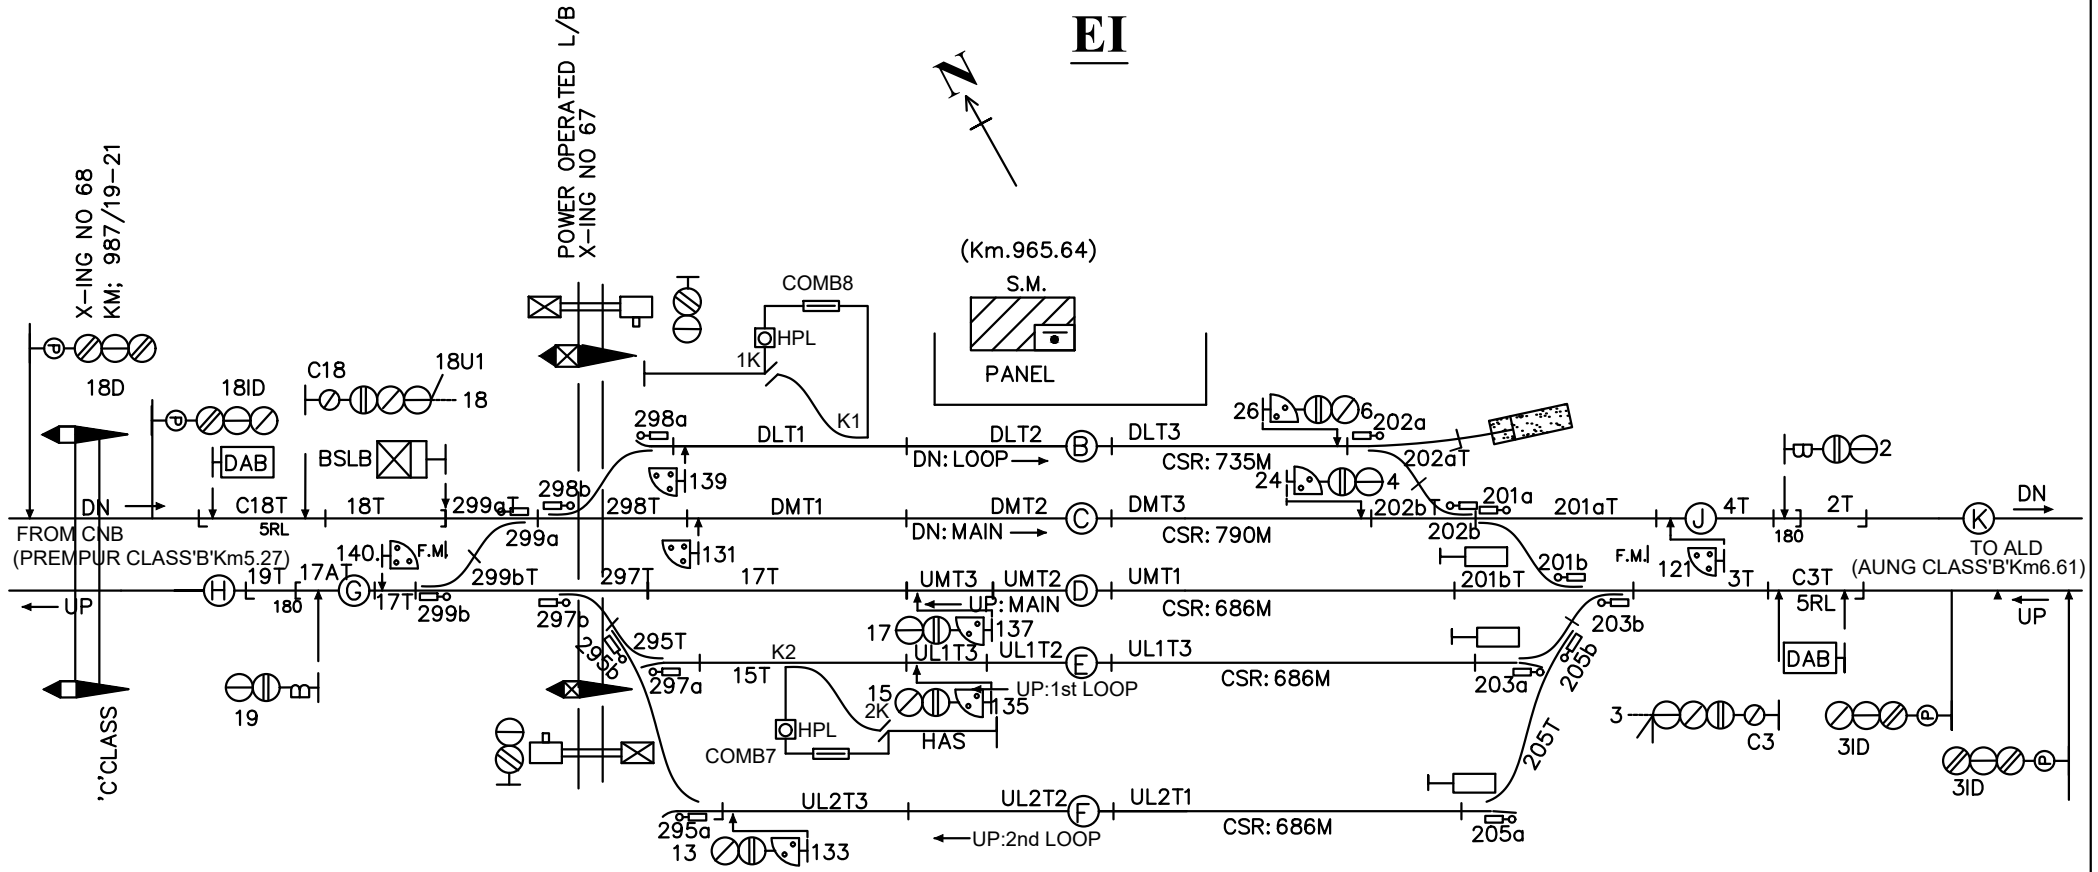

# KARBIGWAN

## EI

BASED ON SIP NO :3025  
ALT-E DATED: 07.06.16  
CLASS - 'B'  
STD - III