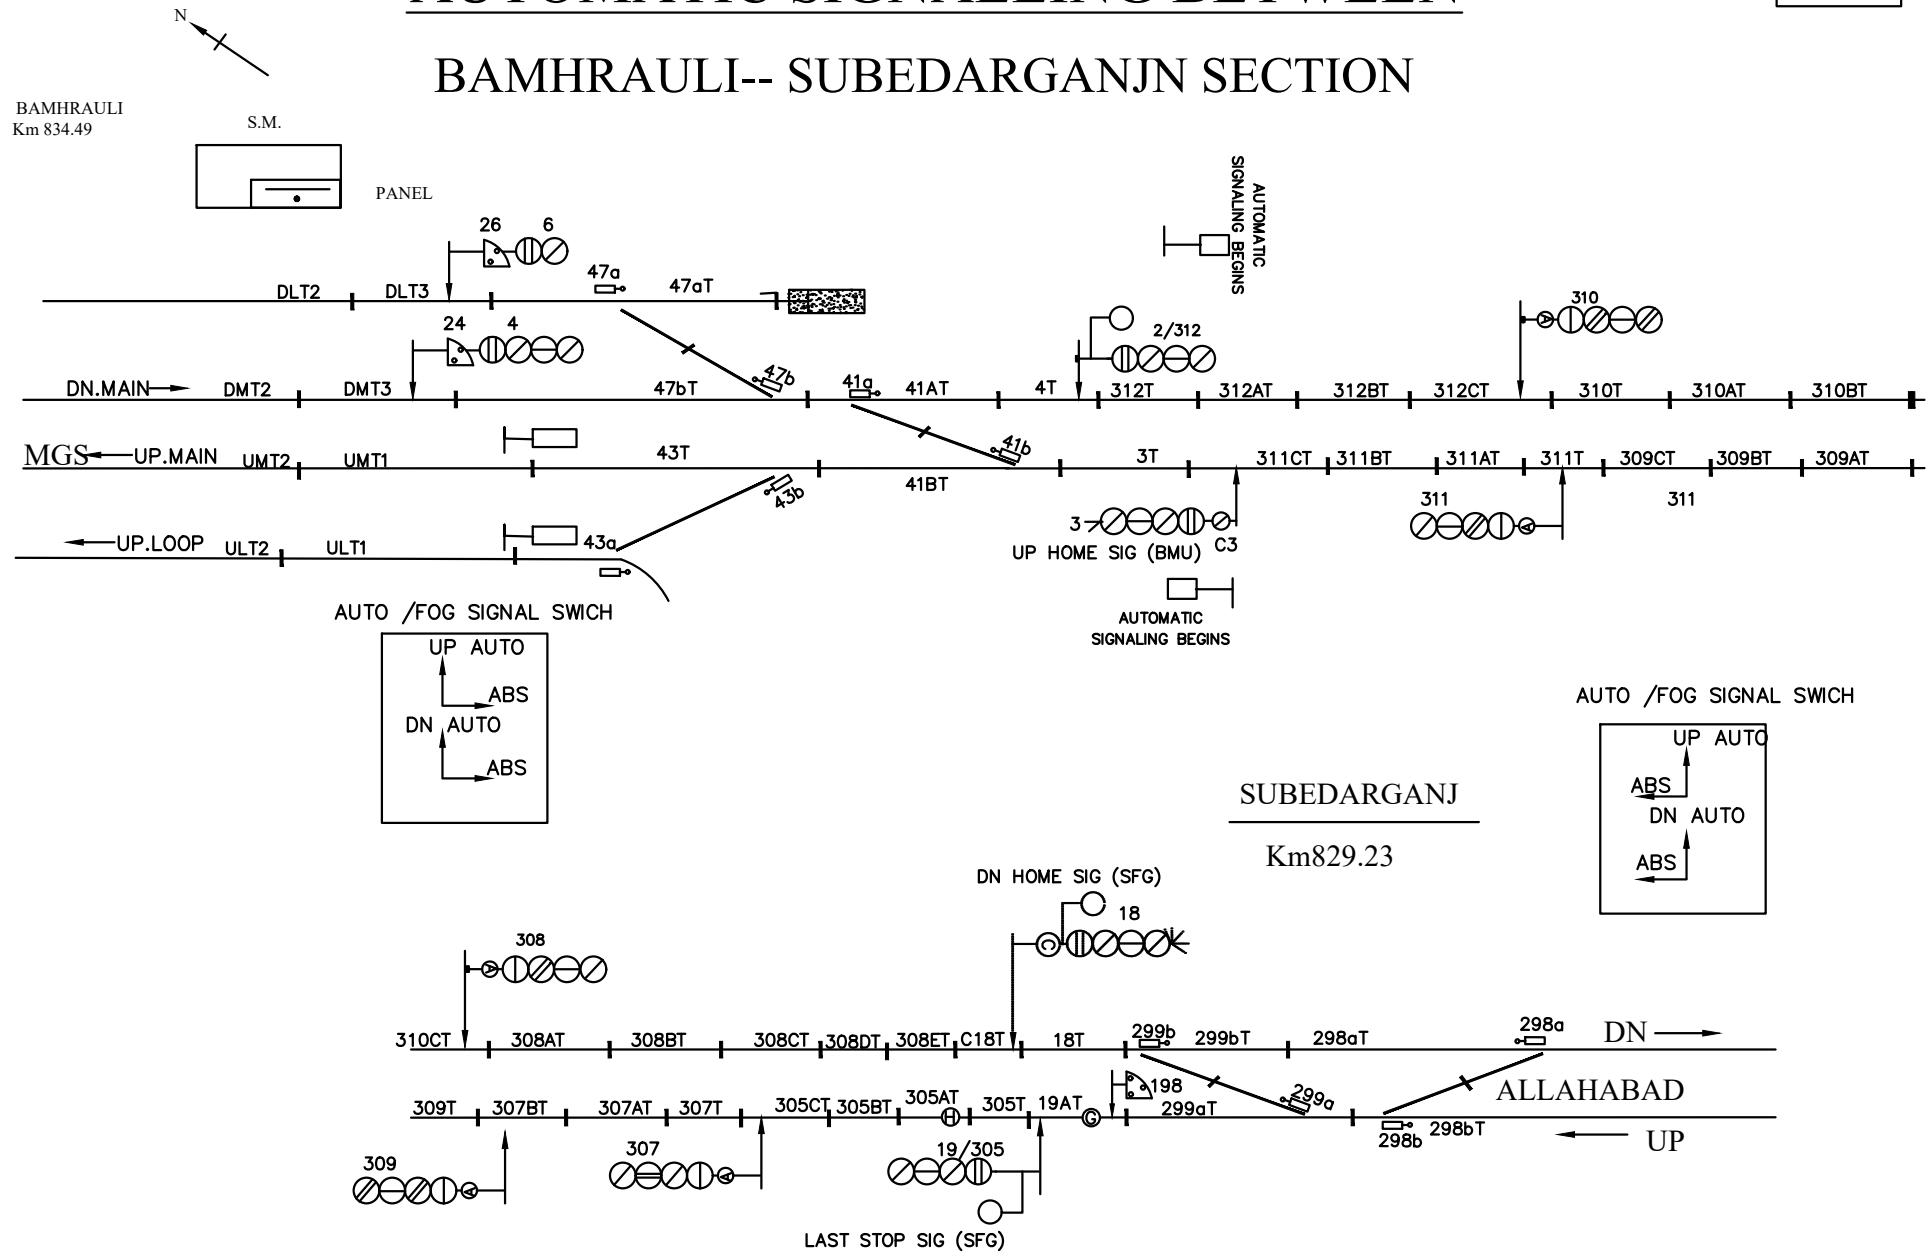

AUTOMATIC SIGNALLING BETWEEN

BAMHRAULI-- SUBEDARGANJN SECTION

SUBEDARGANJ
Km829.23

ALLAHABAD
DN →
← UP