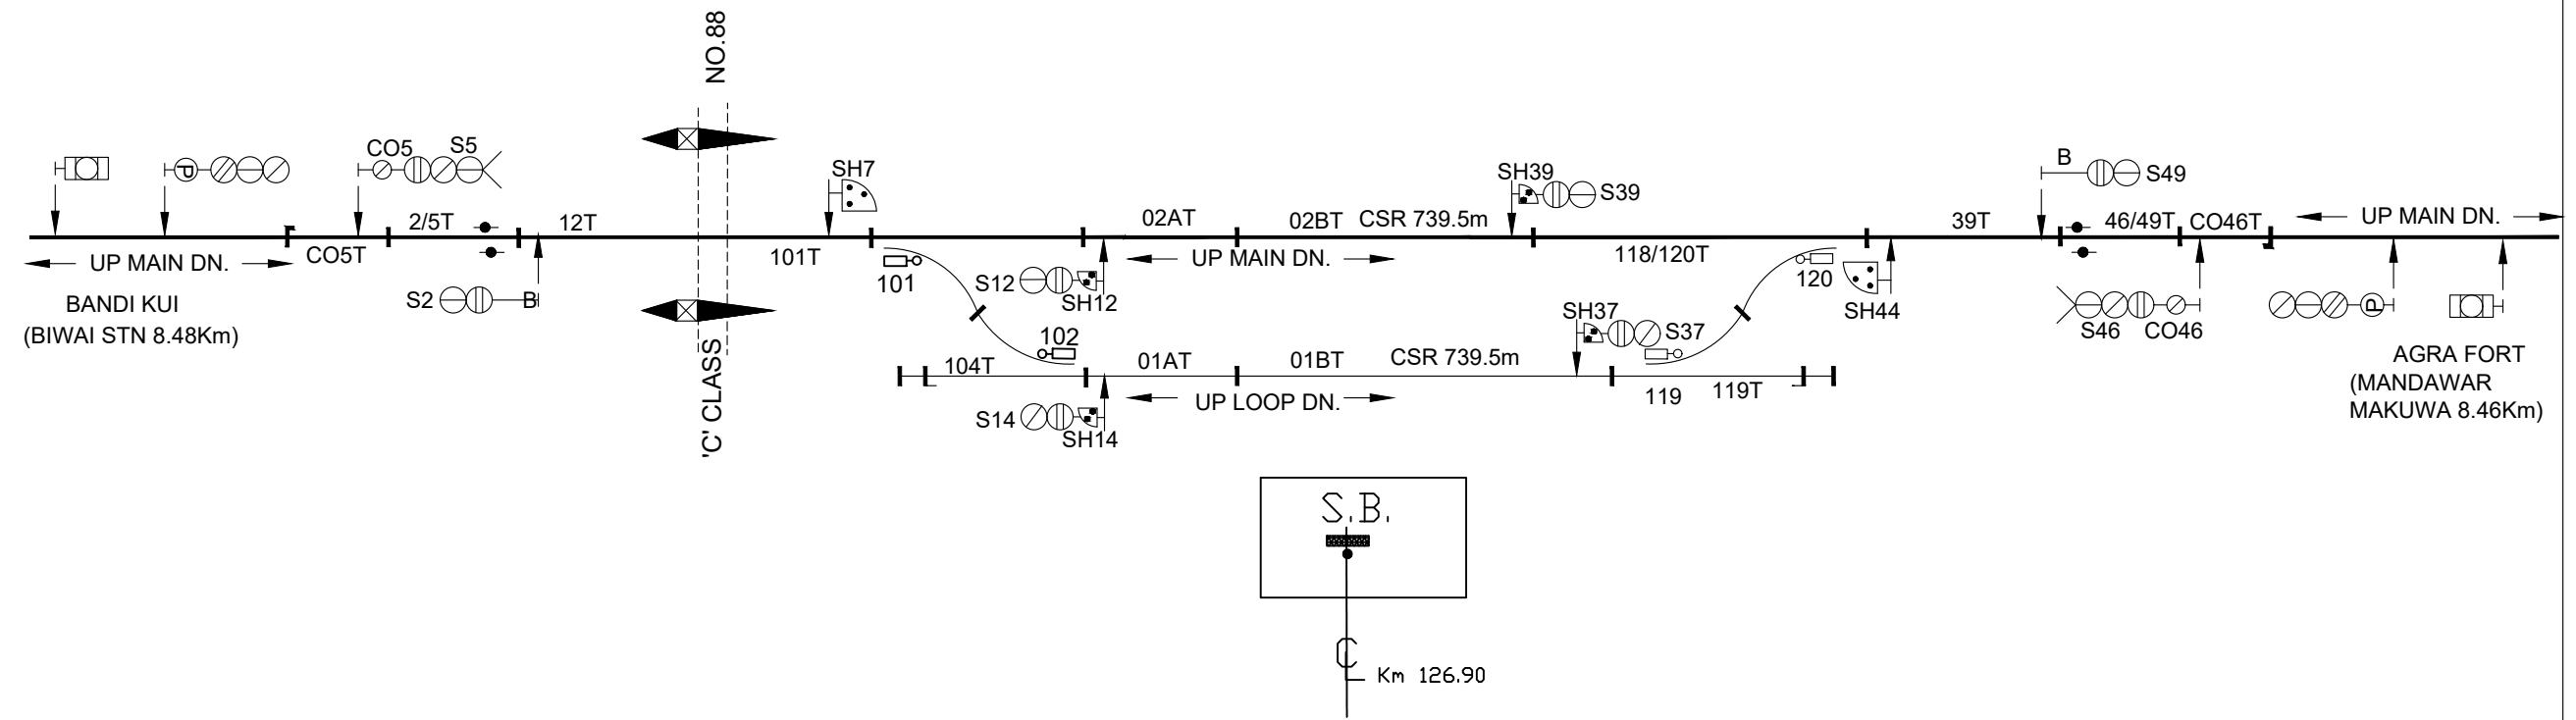

KARANPURA STATION

TO SUIT NO: SIP E-1048/1/'D'
STD-III
CLASS 'B'