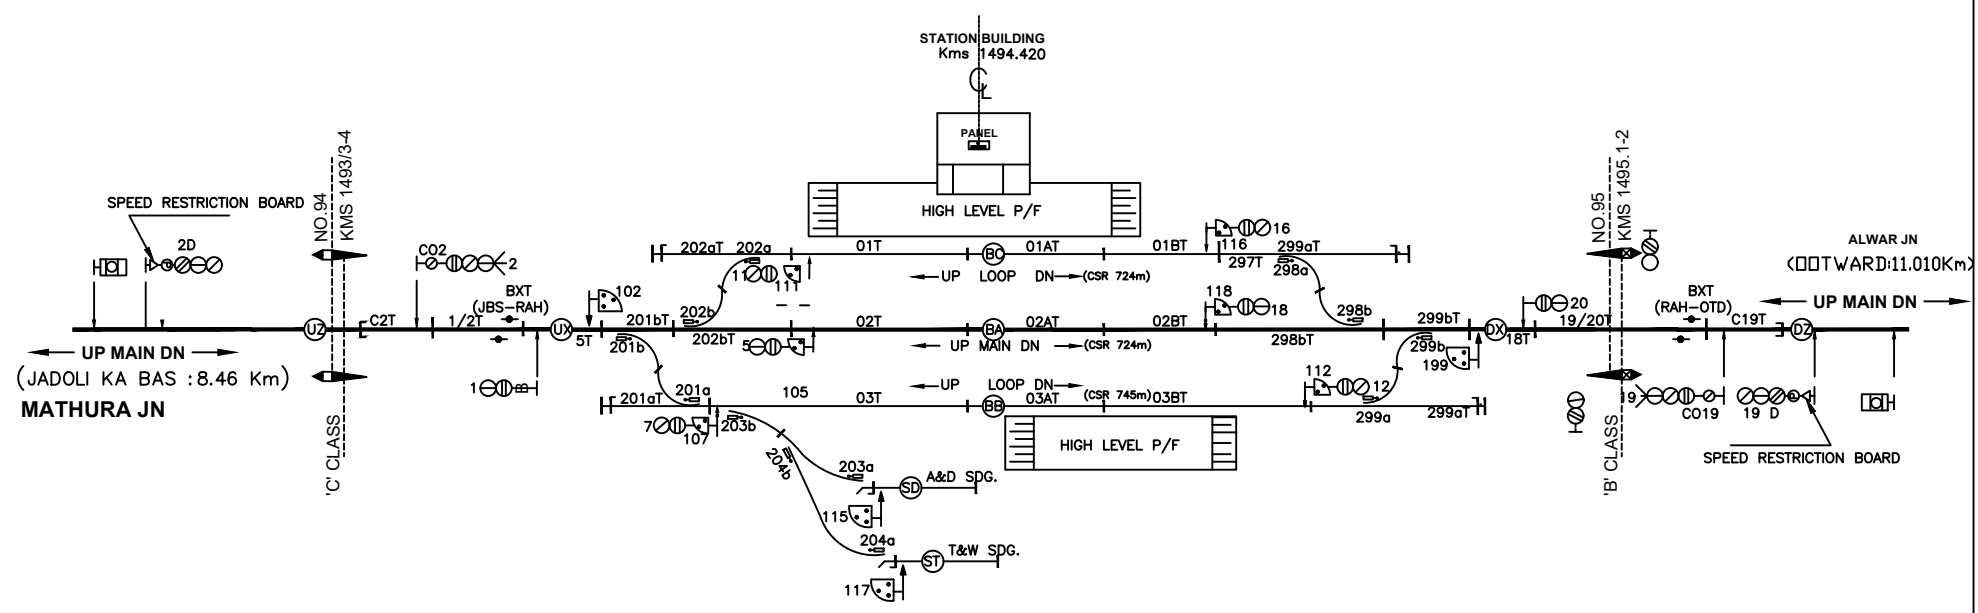

# RAMGARH STATION

'B' CLASS STD -II(R)

EI

UP MAIN DN  
(JADOLI KA BAS :8.46 Km)  
**MATHURA JN**

TO SUIT DRG.  
NO. SI-E1292/'A'