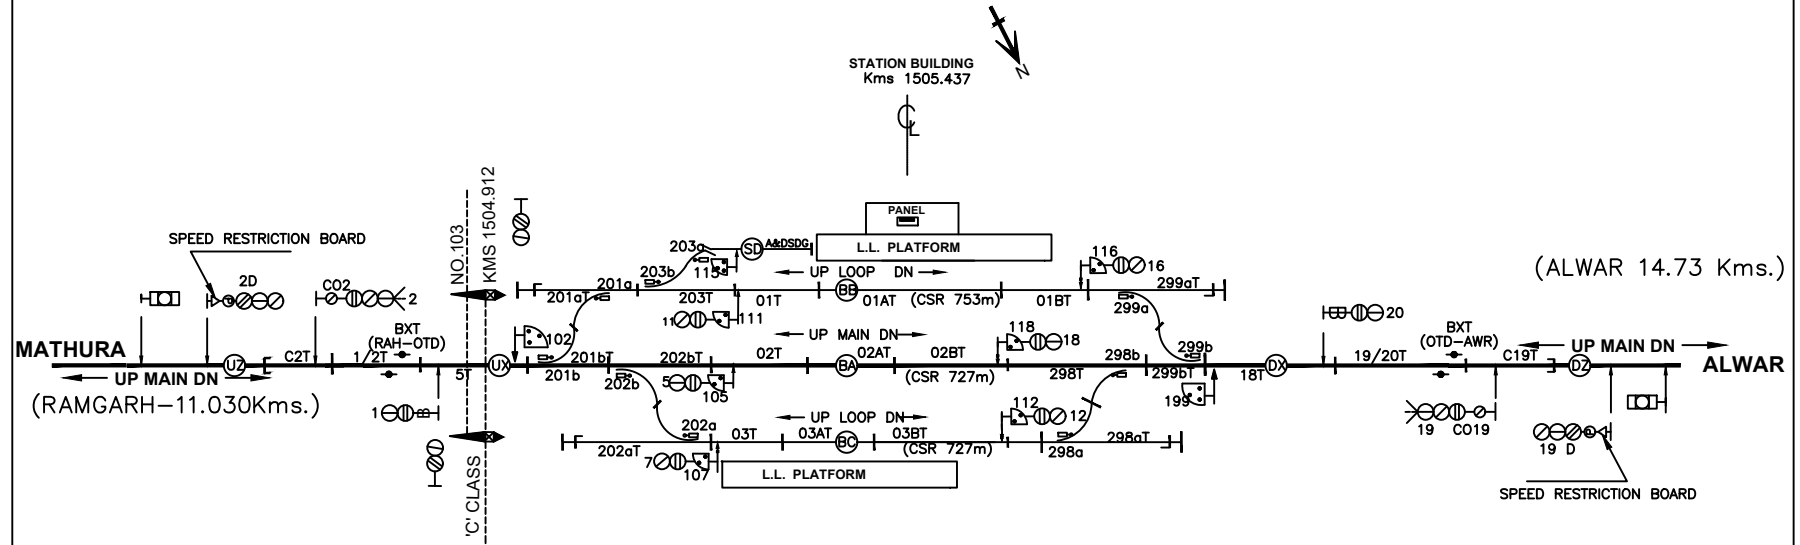

OOTWARD STATION

57

'B' CLASS STD-II(R)

EI

TO SUIT DRG.
NO. SI-E1293