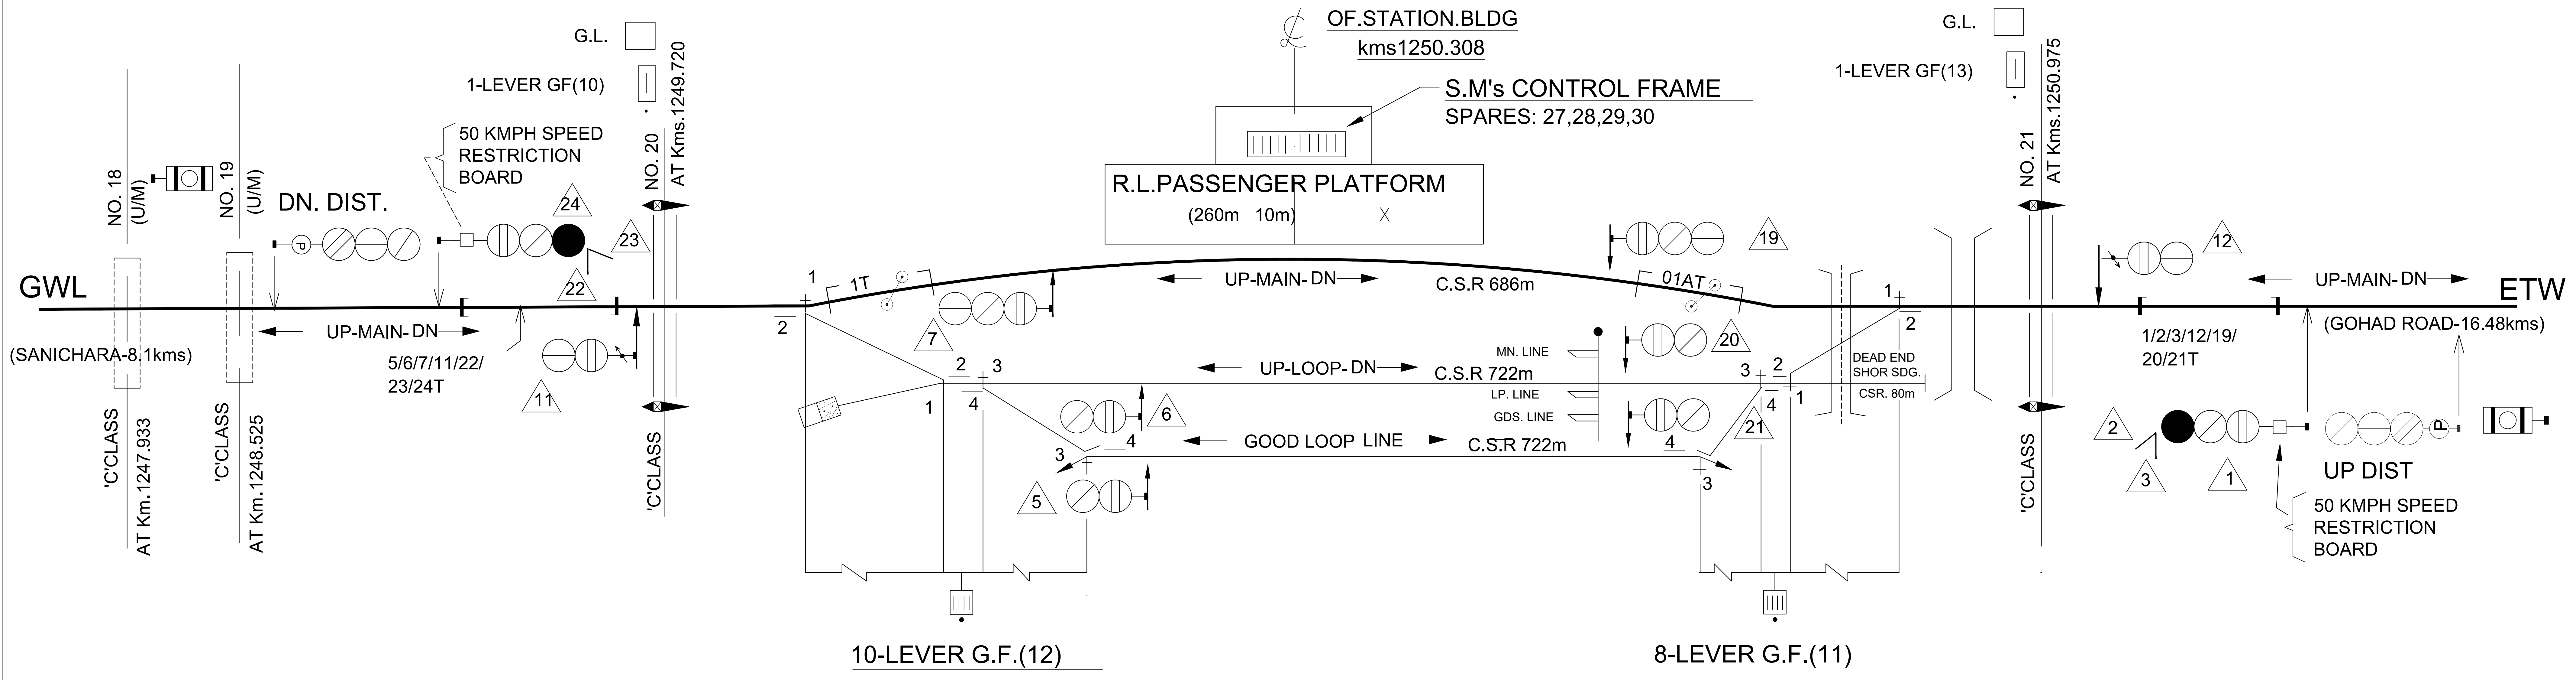

MALANPUR STATION

Kms. 1250
CH: 25692

TO SUIT No: S.I.I-2137/B
CLASS- 'B'
STD-I