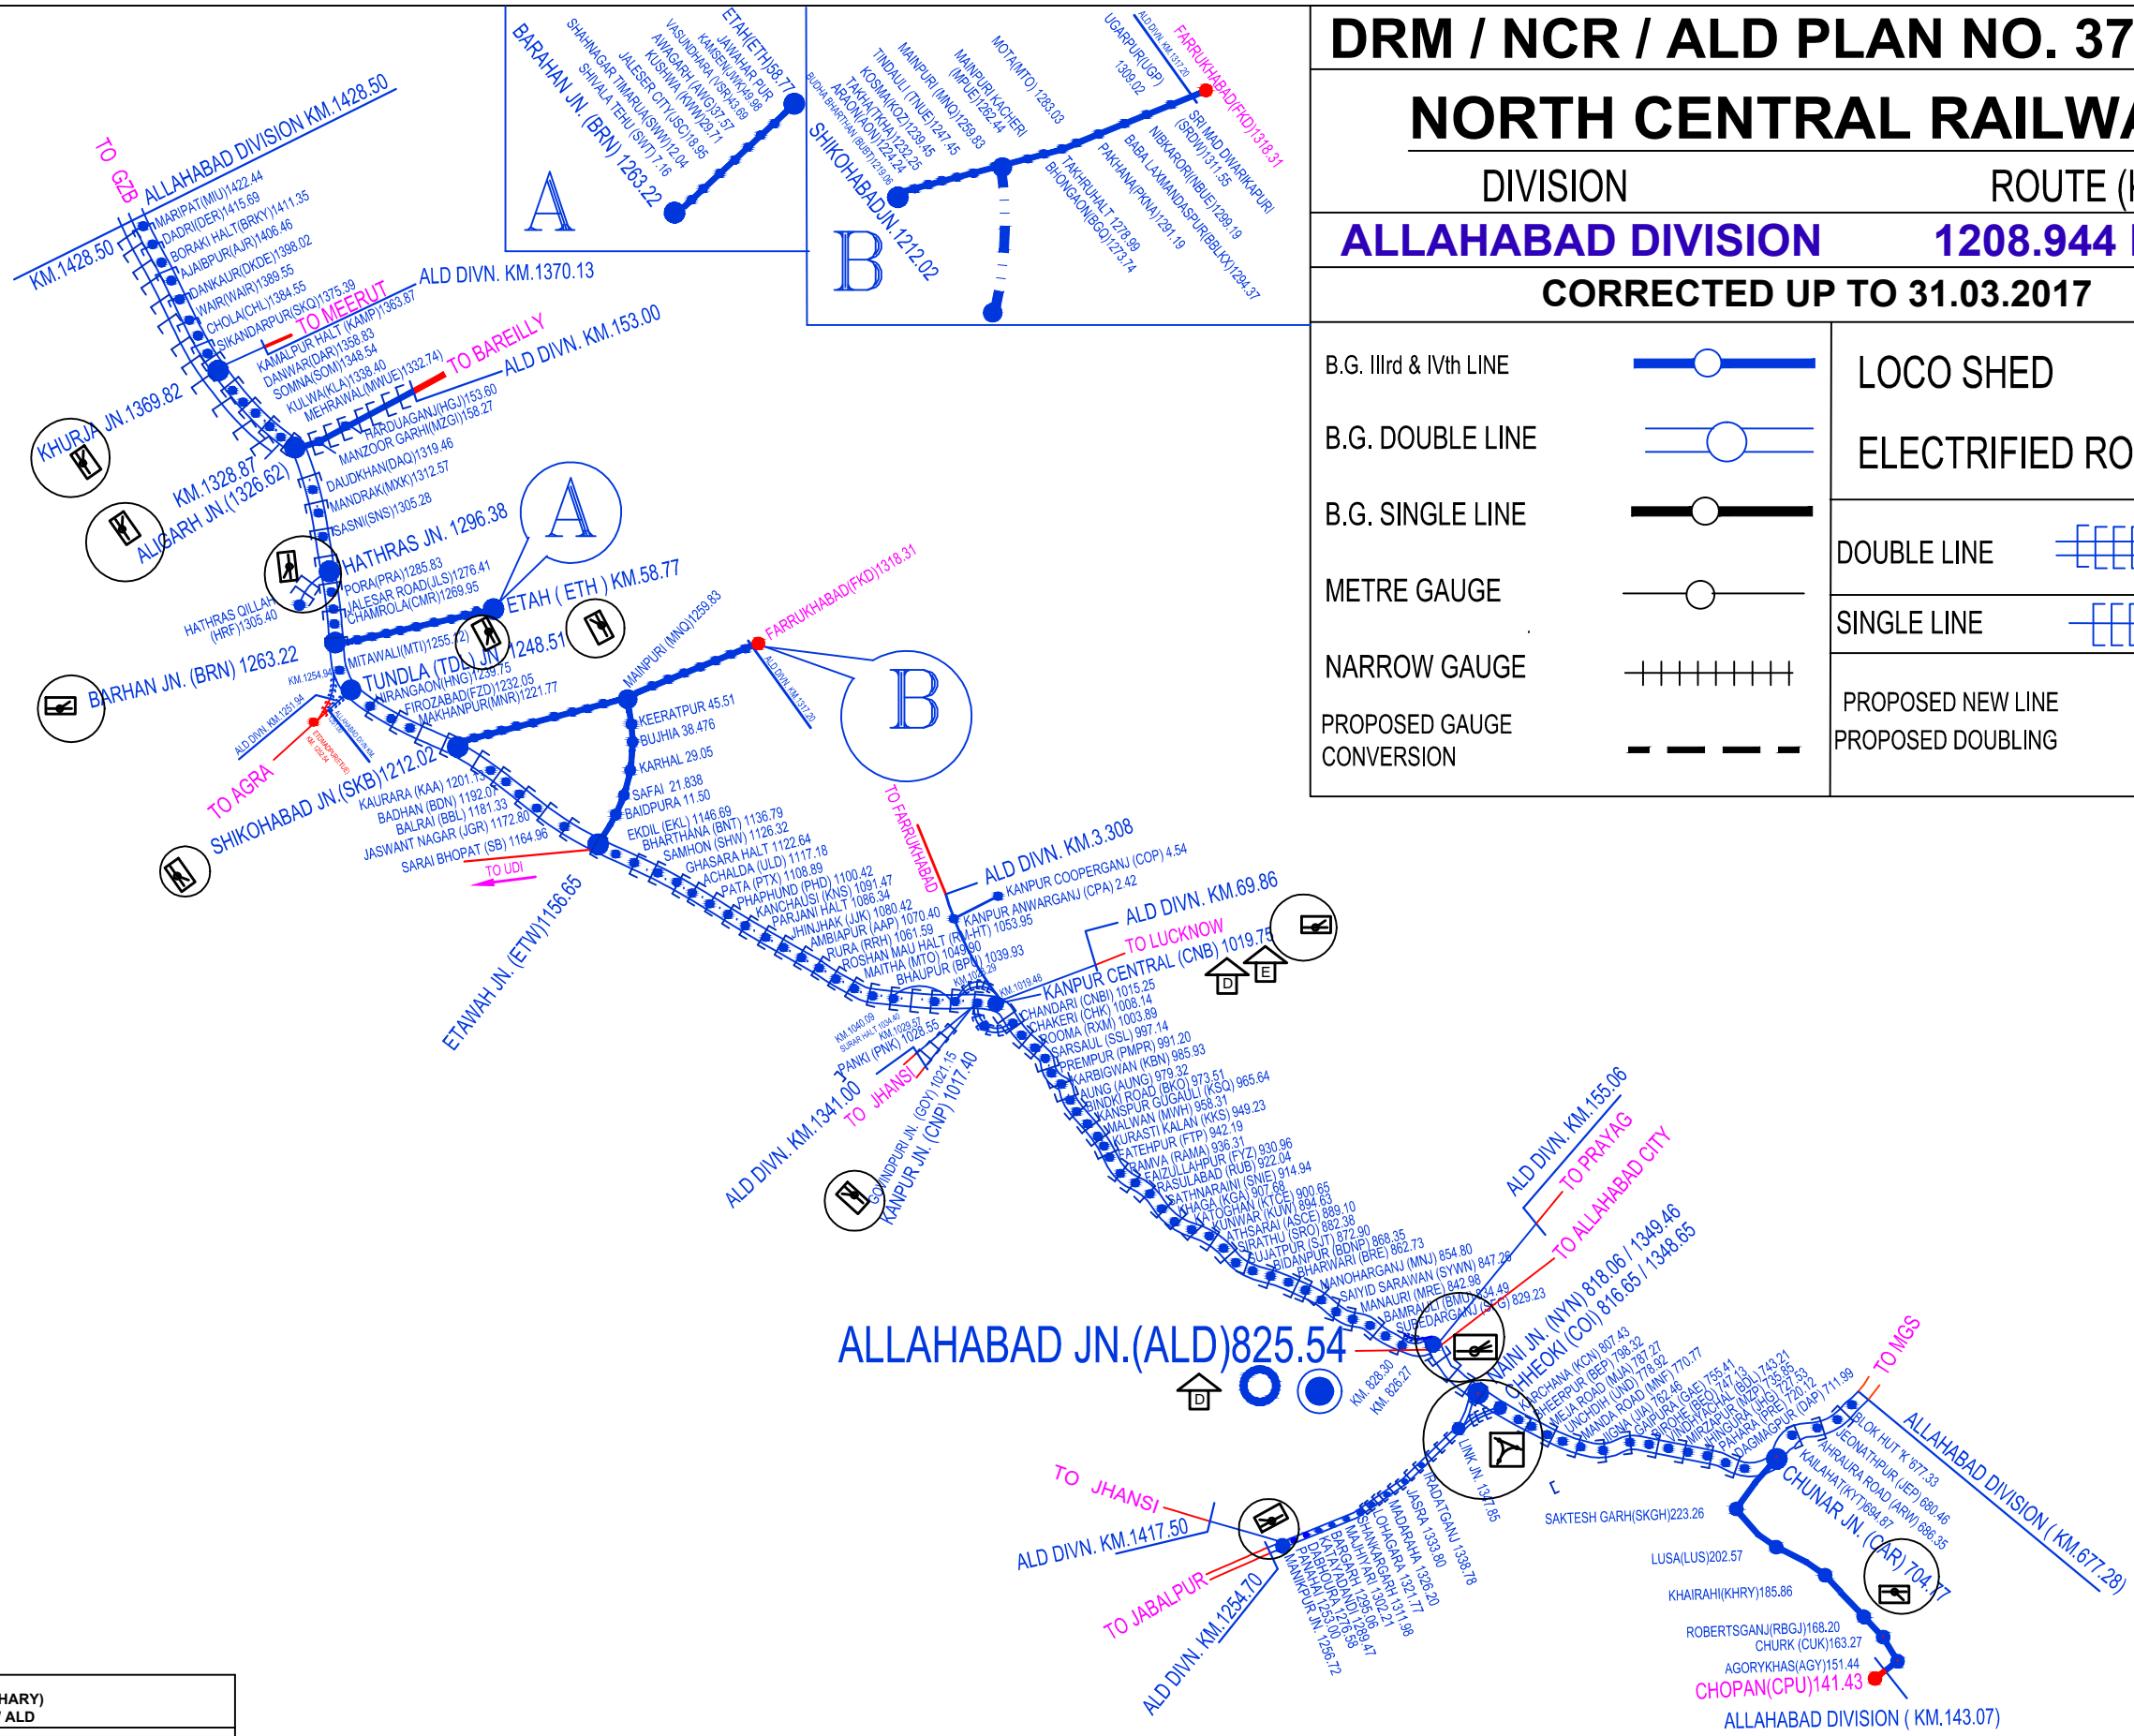

DRM / NCR / ALD PLAN NO. 37/2017

NORTH CENTRAL RAILWAY

DIVISION

ROUTE (KMS)

ALLAHABAD DIVISION

1208.944 KMS.

CORRECTED UP TO 31.03.2017

B.G. Illrd & IVth LINE		LOCO SHED	
B.G. DOUBLE LINE		ELECTRIFIED ROUTE	
B.G. SINGLE LINE		DOUBLE LINE	
METRE GAUGE		SINGLE LINE	
NARROW GAUGE		PROPOSED NEW LINE	
PROPOSED GAUGE CONVERSION		PROPOSED DOUBLING	

(K.R.CHAUDHARY)
Sr.DEN / Co / ALD

(S.P.SINGH)
DEN/T/ALD

DRAWN BY