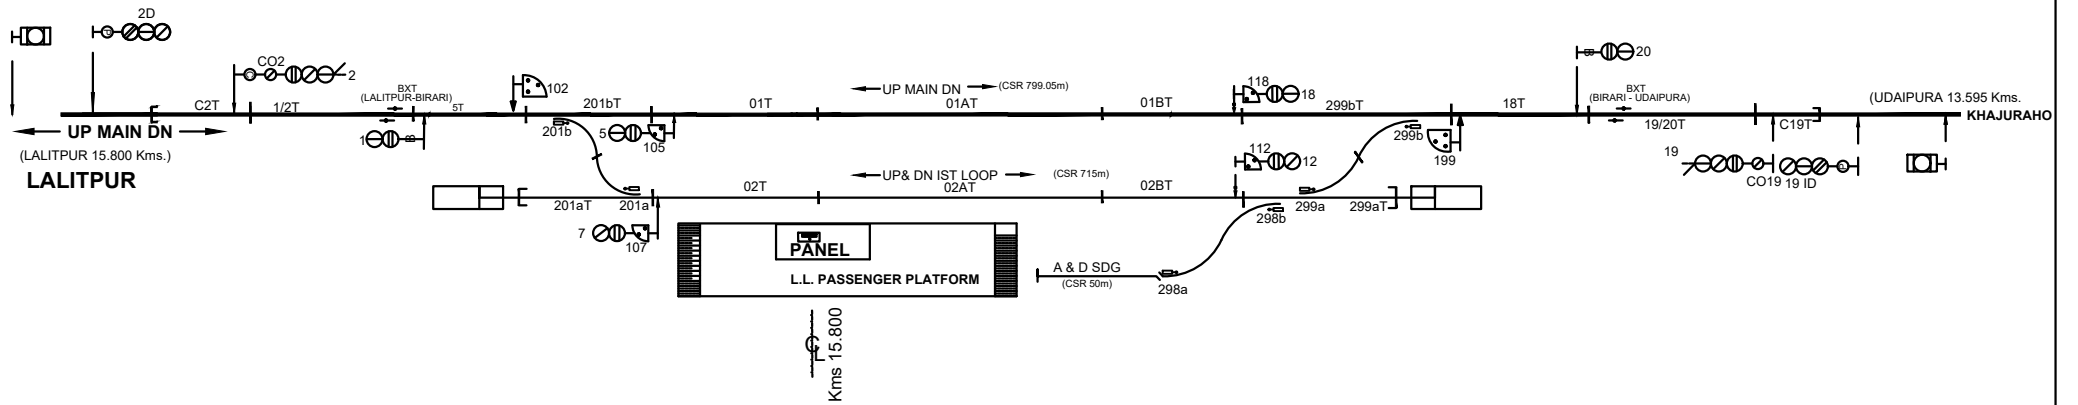

# BIRARI STATION

'B' CLASS STD -II(R)

TO SUIT DRG. NO.  
SI-D2175