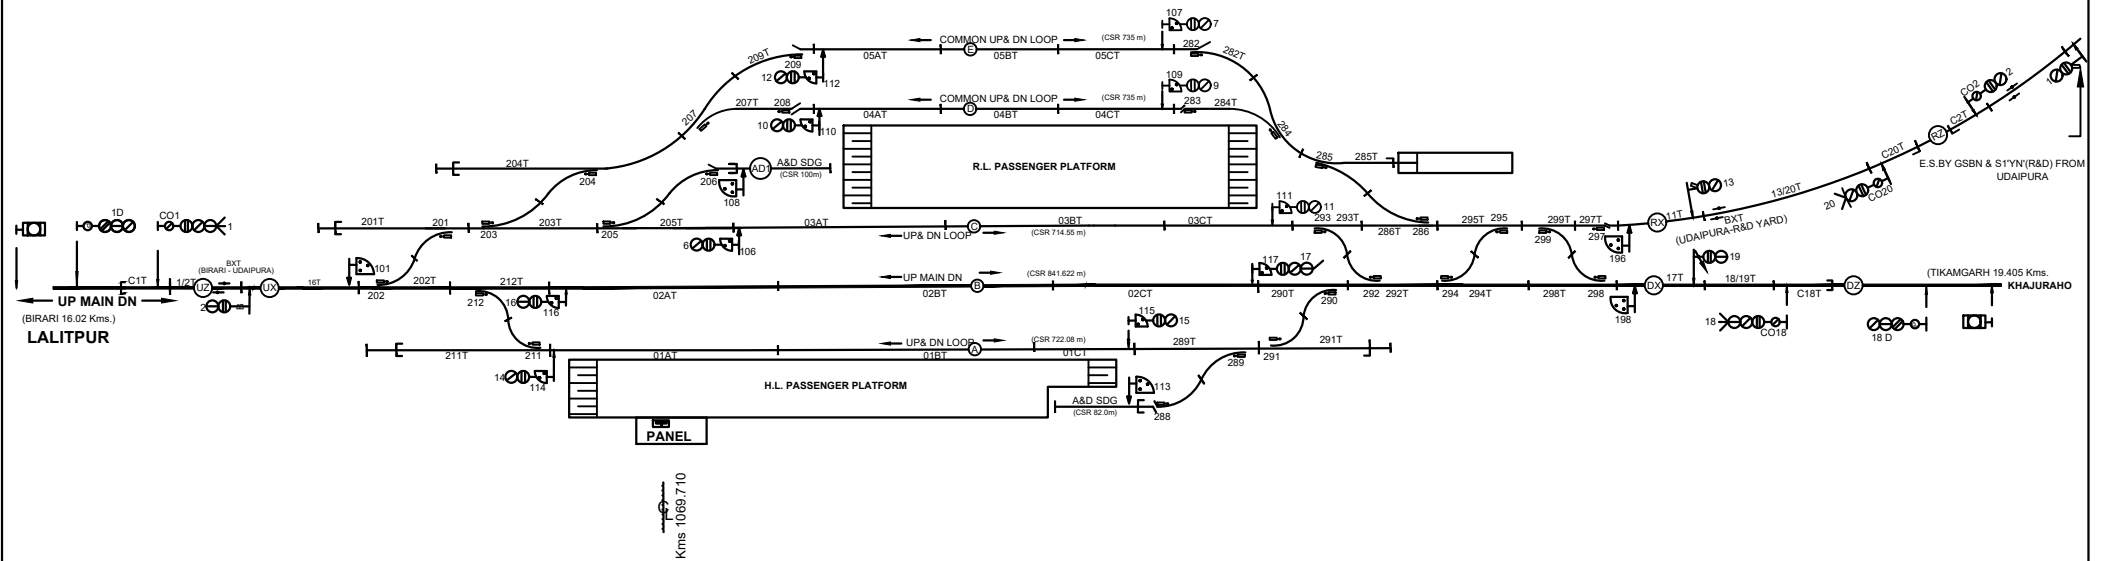

UDAIPURA STATION

'B' CLASS STD -II(R)

TO SUIT DRG. NO.
SI-D2445