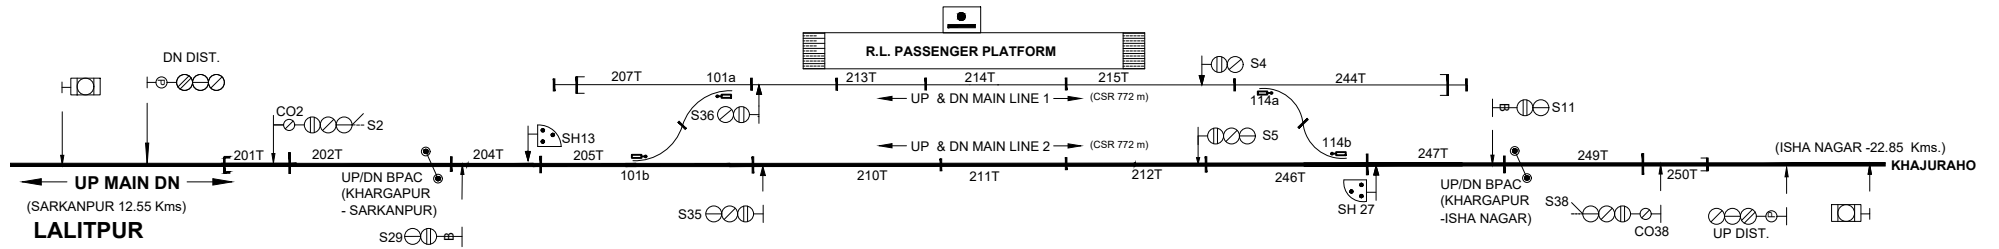

KHARGAPUR STATION

'B' CLASS STD -II(R)

Q OF STATION BUILDING
AT Km. 87.55

TO SUIT DRG. NO.
SI-3510 REV 'C'