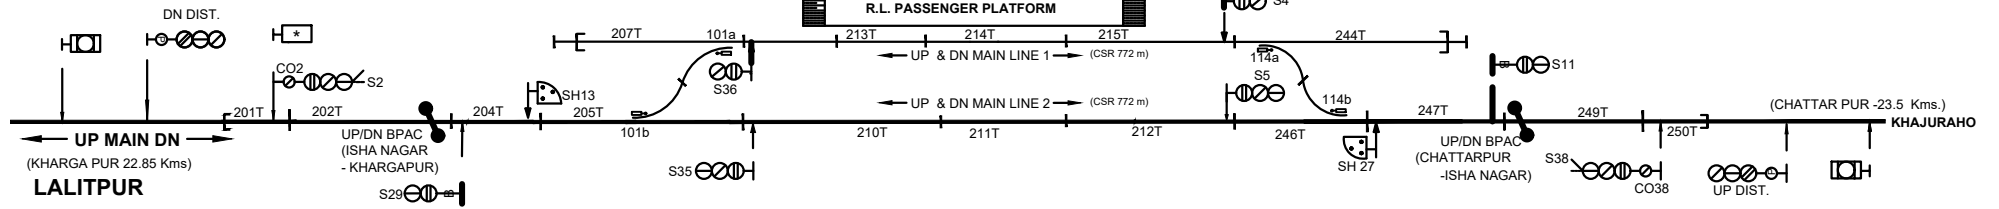

ISHA NAGAR STATION

'B' CLASS STD-II(R)

┆
┆ Q OF STATION BUILDING
┆
┆ AT Km. 110.400
┆
┆
┆

TO SUIT DRG. NO.
SI-3513 REV 'C'