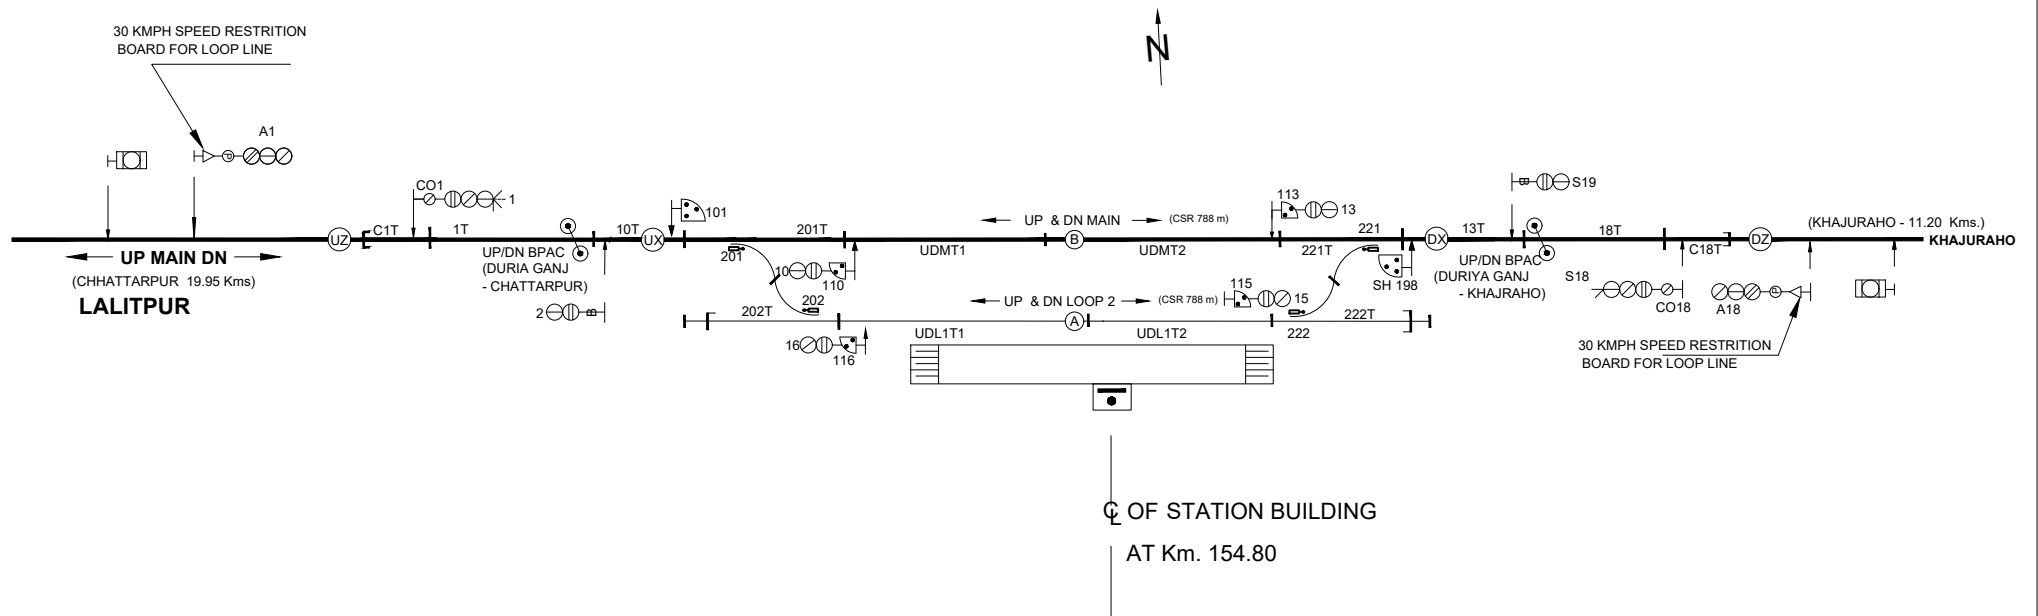

DURIYAGANJ STATION

'B' CLASS STD -II(R)

TO SUIT DRG. NO.
SI-3552 REV 'C'