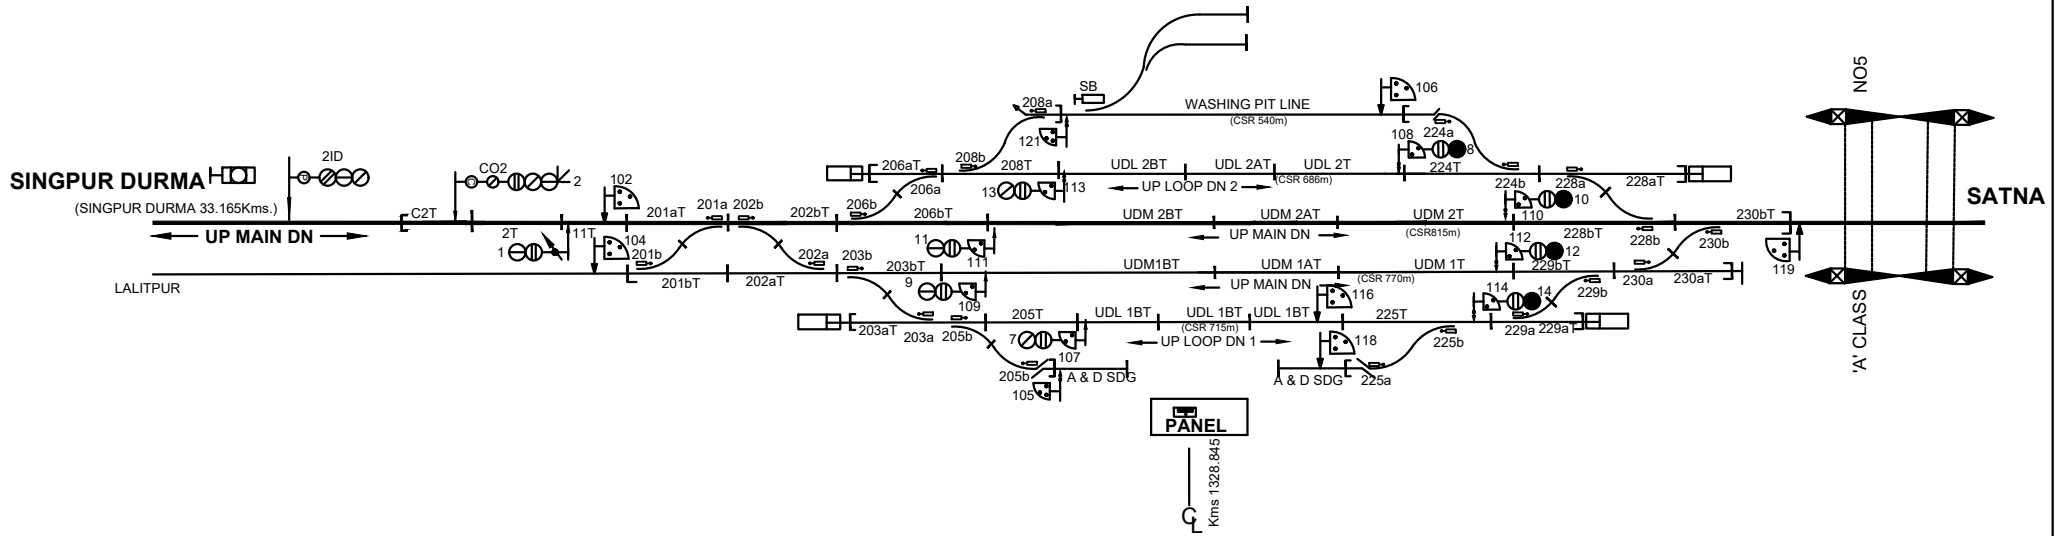

D080

KHAJRAHO STATION

'B' CLASS STD -II(R)

TO SUIT DRG.
NO. SI-D2165