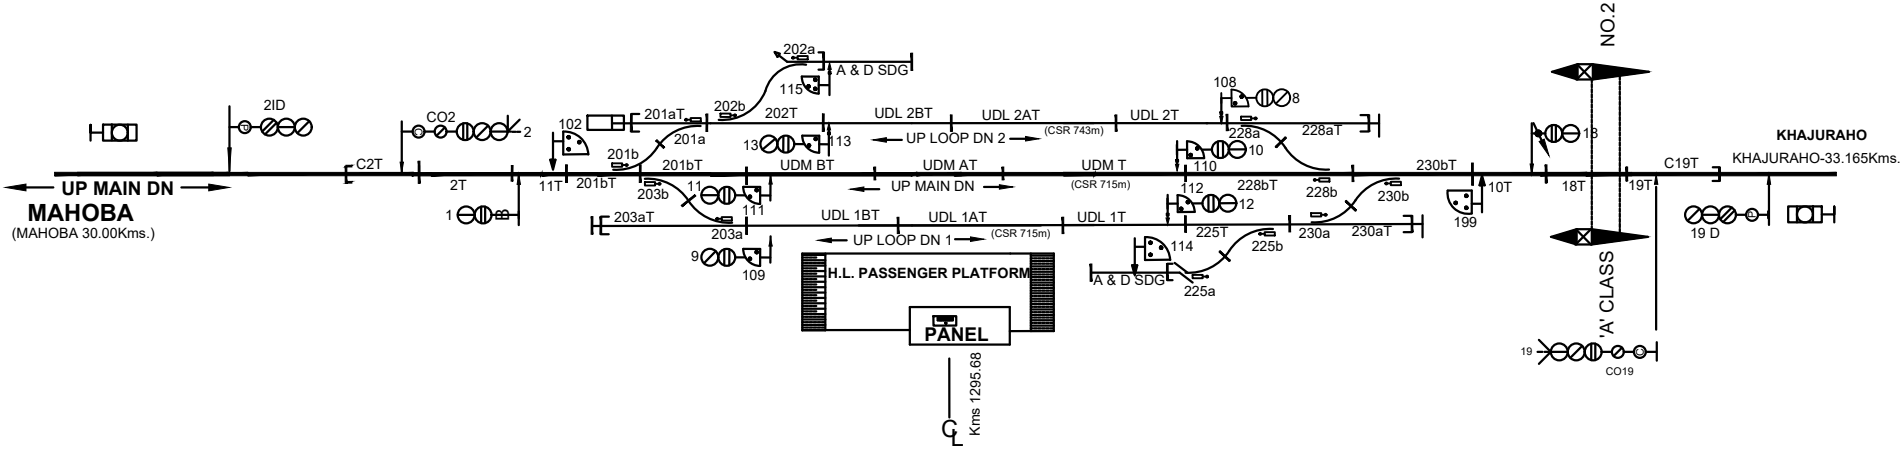

D079

SINGHPUR DURMA STATION

'B' CLASS STD -II(R)

TO SUIT DRG.
NO. SI- D2163