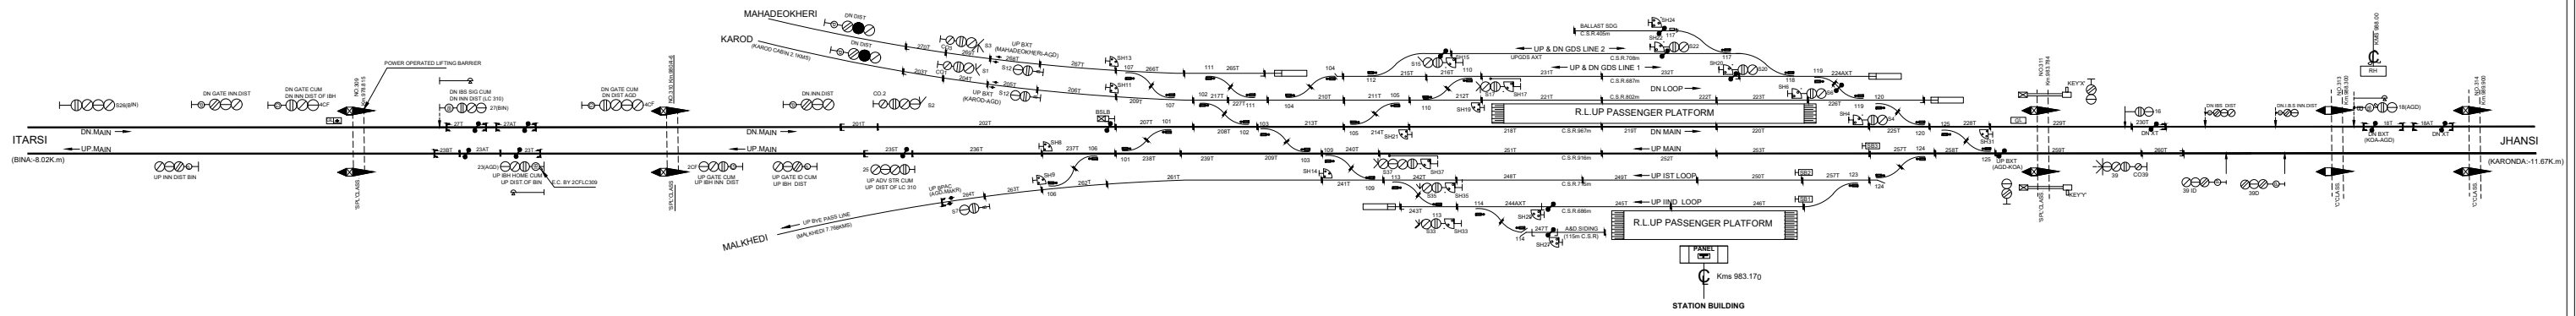

AGASOD STATION

AGASOD STATION

TO SUT NO.S.I.3025 REV'C' DT.10.10.2012  
CLASS-'B'  
STD-III FOR JHS-BINA SIDE