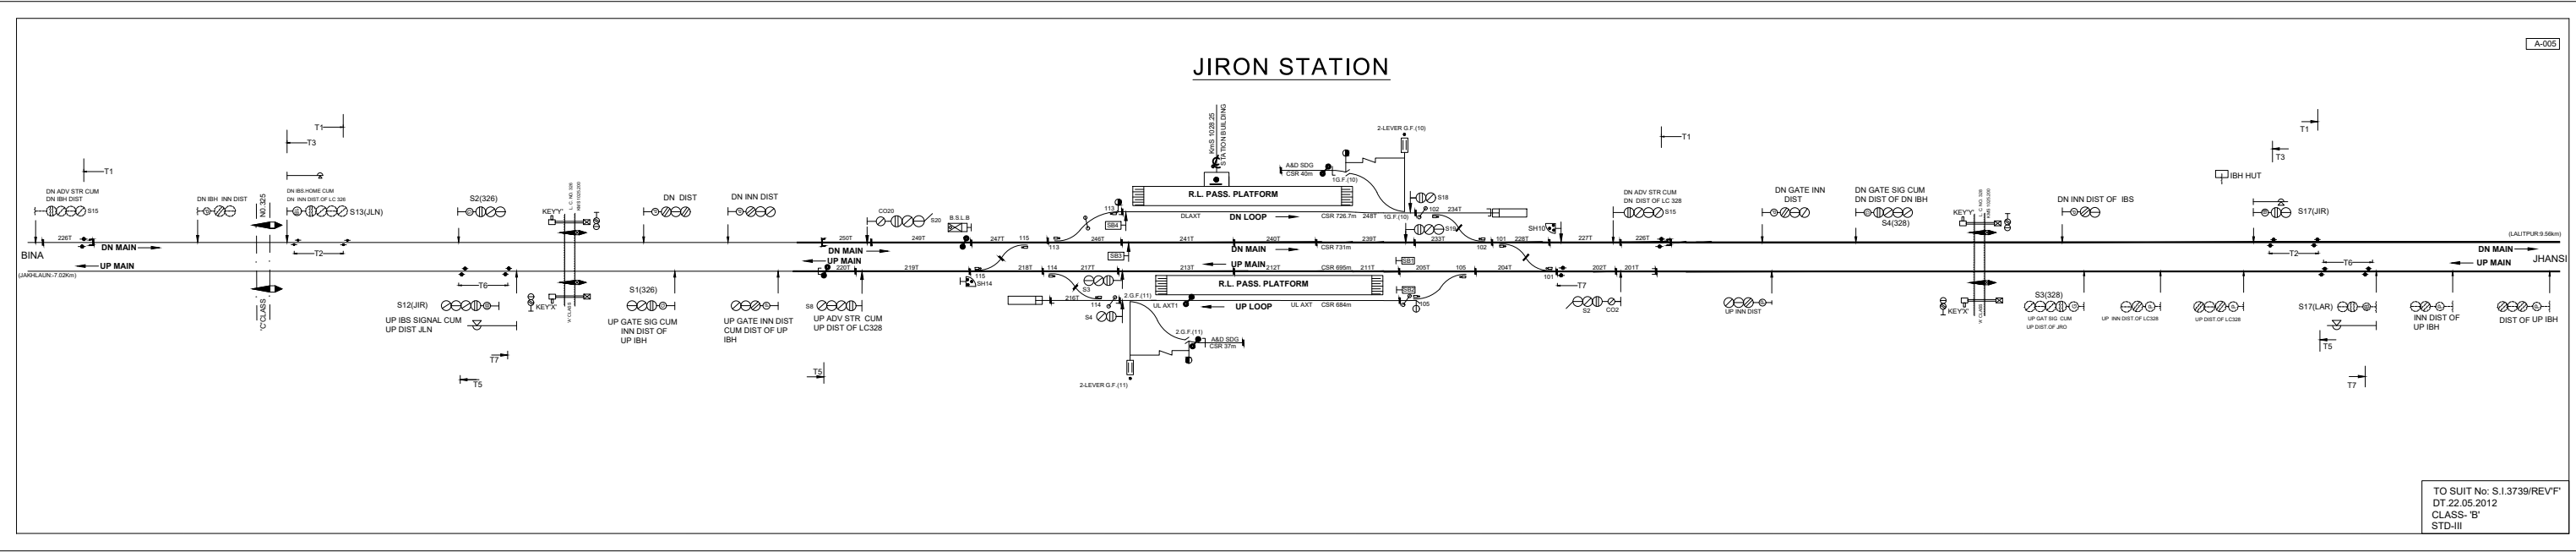

JIRON STATION

TO SUIT No: S.1.3739/REV'P'
 DT.22.05.2012
 CLASS- 'B'
 STD-III