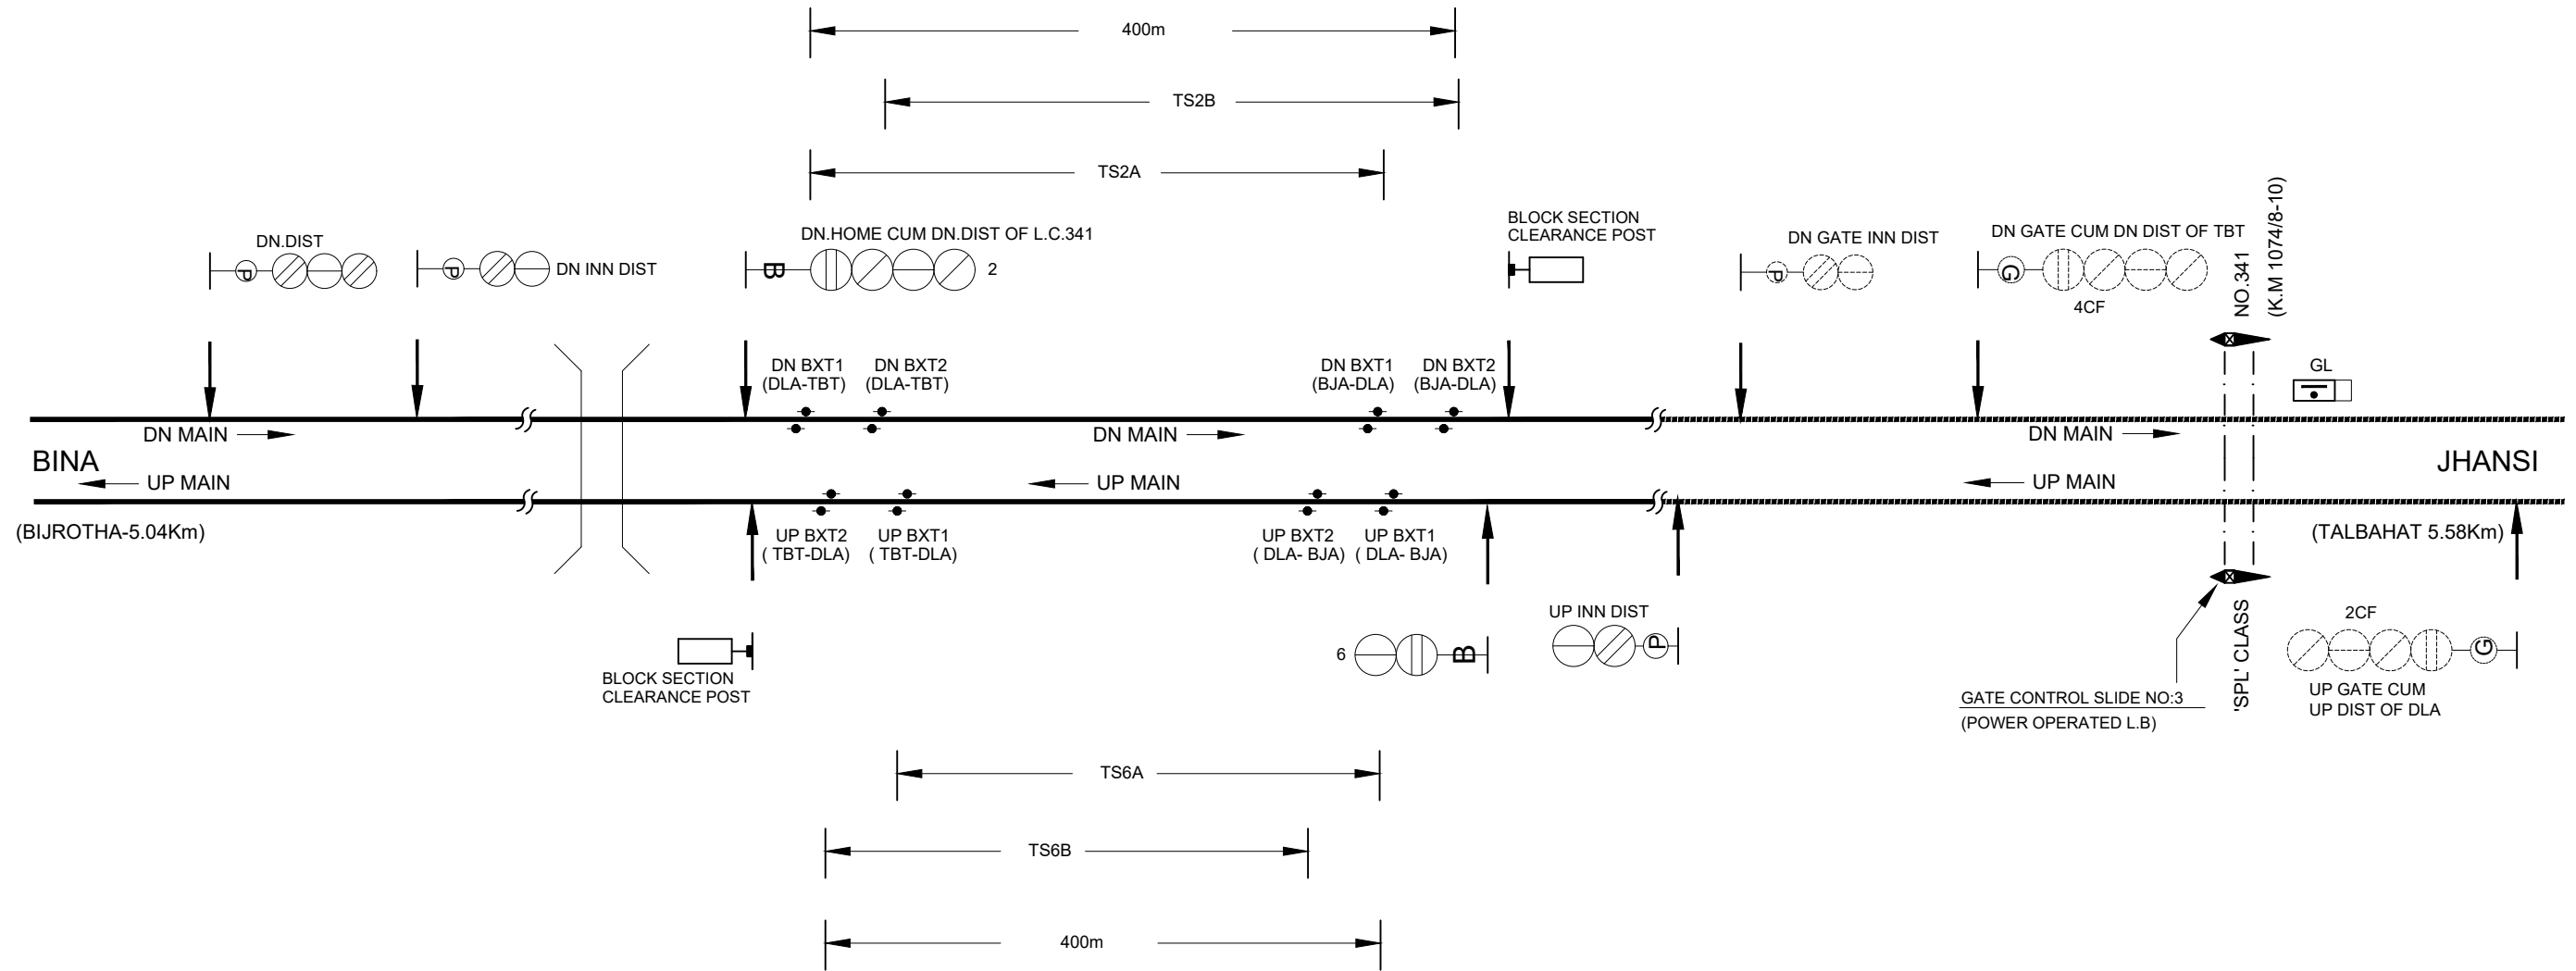

# DAULTA STATION

K.M.1072

## OPERATING PANEL WITH SWITCHES

TO SUIT No:SI.2222/T1  
 DT.06.11.2017  
 CLASS-'C'  
 STD-IIIR