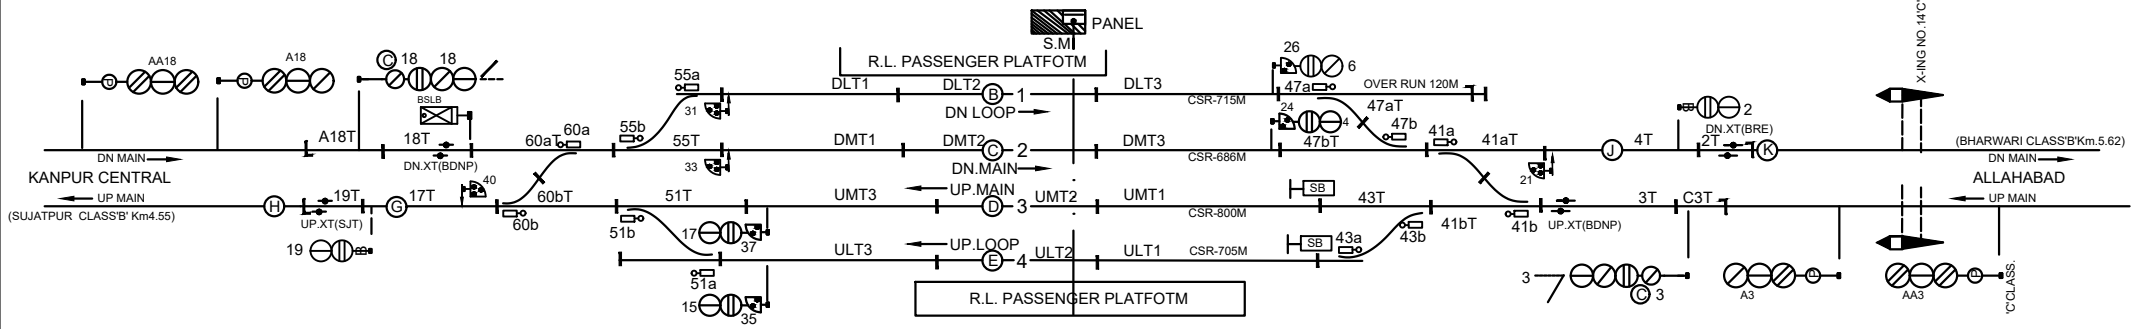

BIDANPUR (EI)

ALD- 105

⊥ OF STATION BUILDING
AT km.868.35

TO SUIT NO:A-3008
ALT-'D' DT-06.06.2016
CLASS- 'B'
STD- III