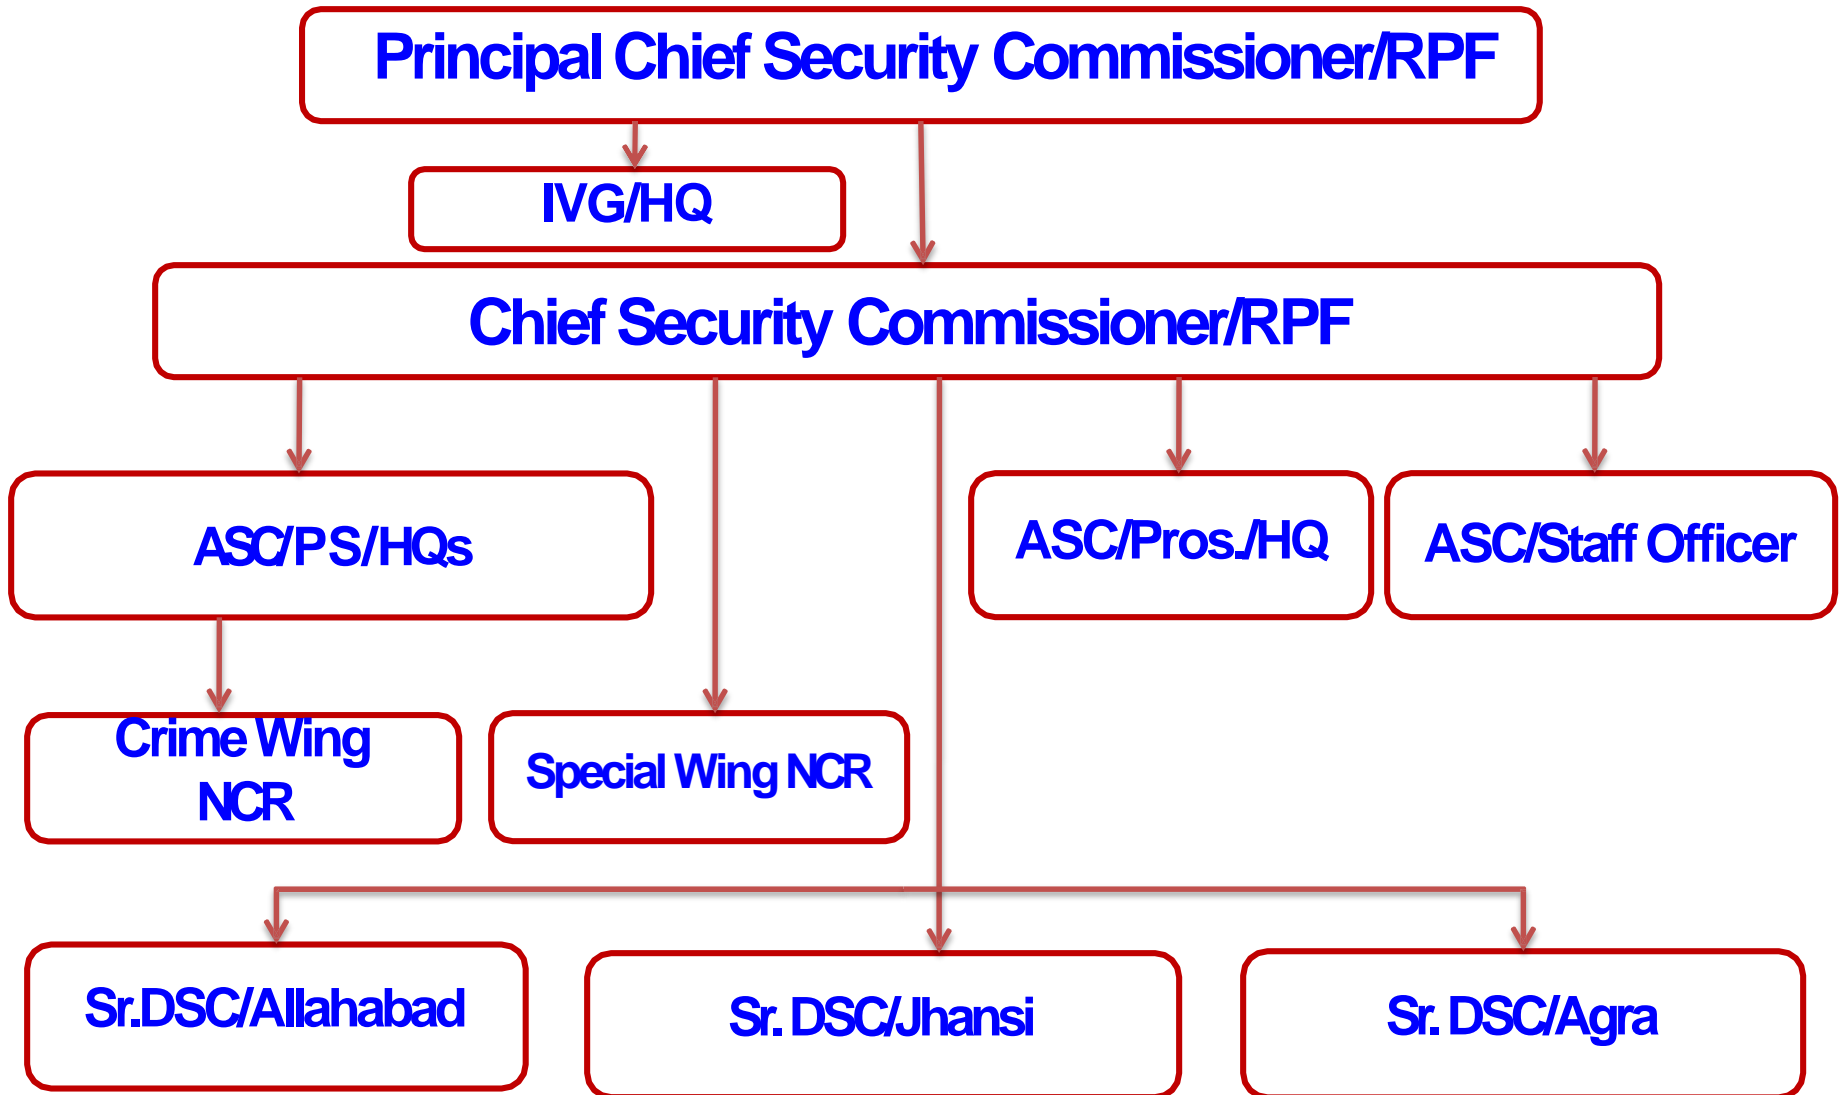

# ORGANISATIONAL STRUCTURE OF RPF/NCR

# ORGANISATIONAL STRUCTURE OF ALLAHABAD DIVISION

**Sr. Divisional Security Commissioner/RPF**

```
graph TD; A[Sr. Divisional Security Commissioner/RPF] --> B[Asstt. Security Commissioner Allahabad]; A --> C[Asstt. Security Commissioner Allahabad Area]; A --> D[Asstt. Security Commissioner/Tundla]; A --> E[Asstt. Security Commissioner/Kanpur]; A --> F[Asstt. Security Commissioner/Aligarh];
```