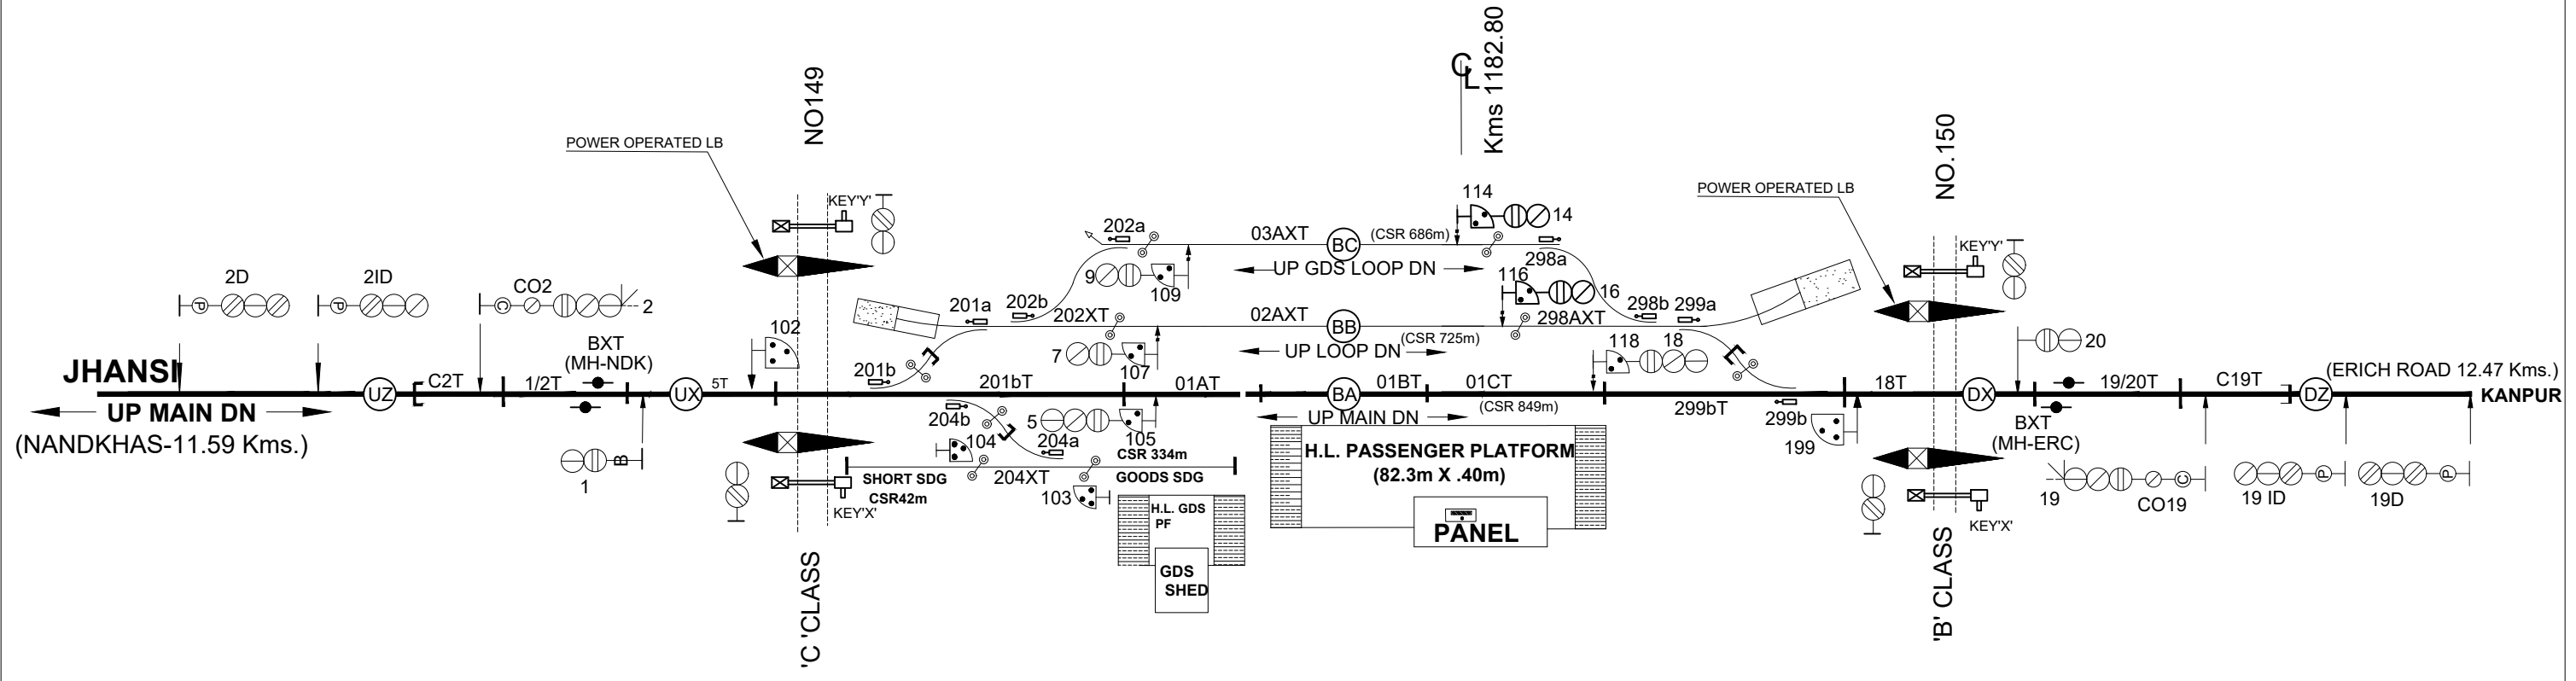

MOTH STATION

'B' CLASS STD -III(R)

TO SUIT DRG. NO.
S I-D2276/'D'