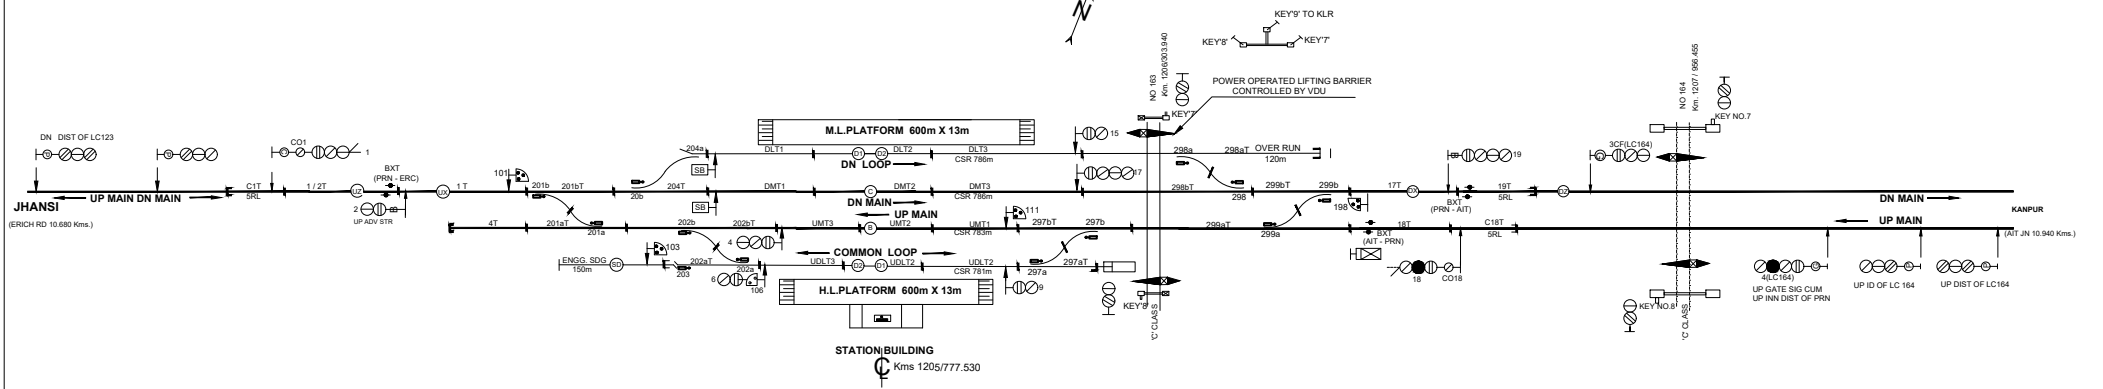

PARAUNA STATION(EI)

'B' CLASS STD -III(R)

D013

TO SUIT SIP NO.2315 PH
'B' CLASS STD -III(R)