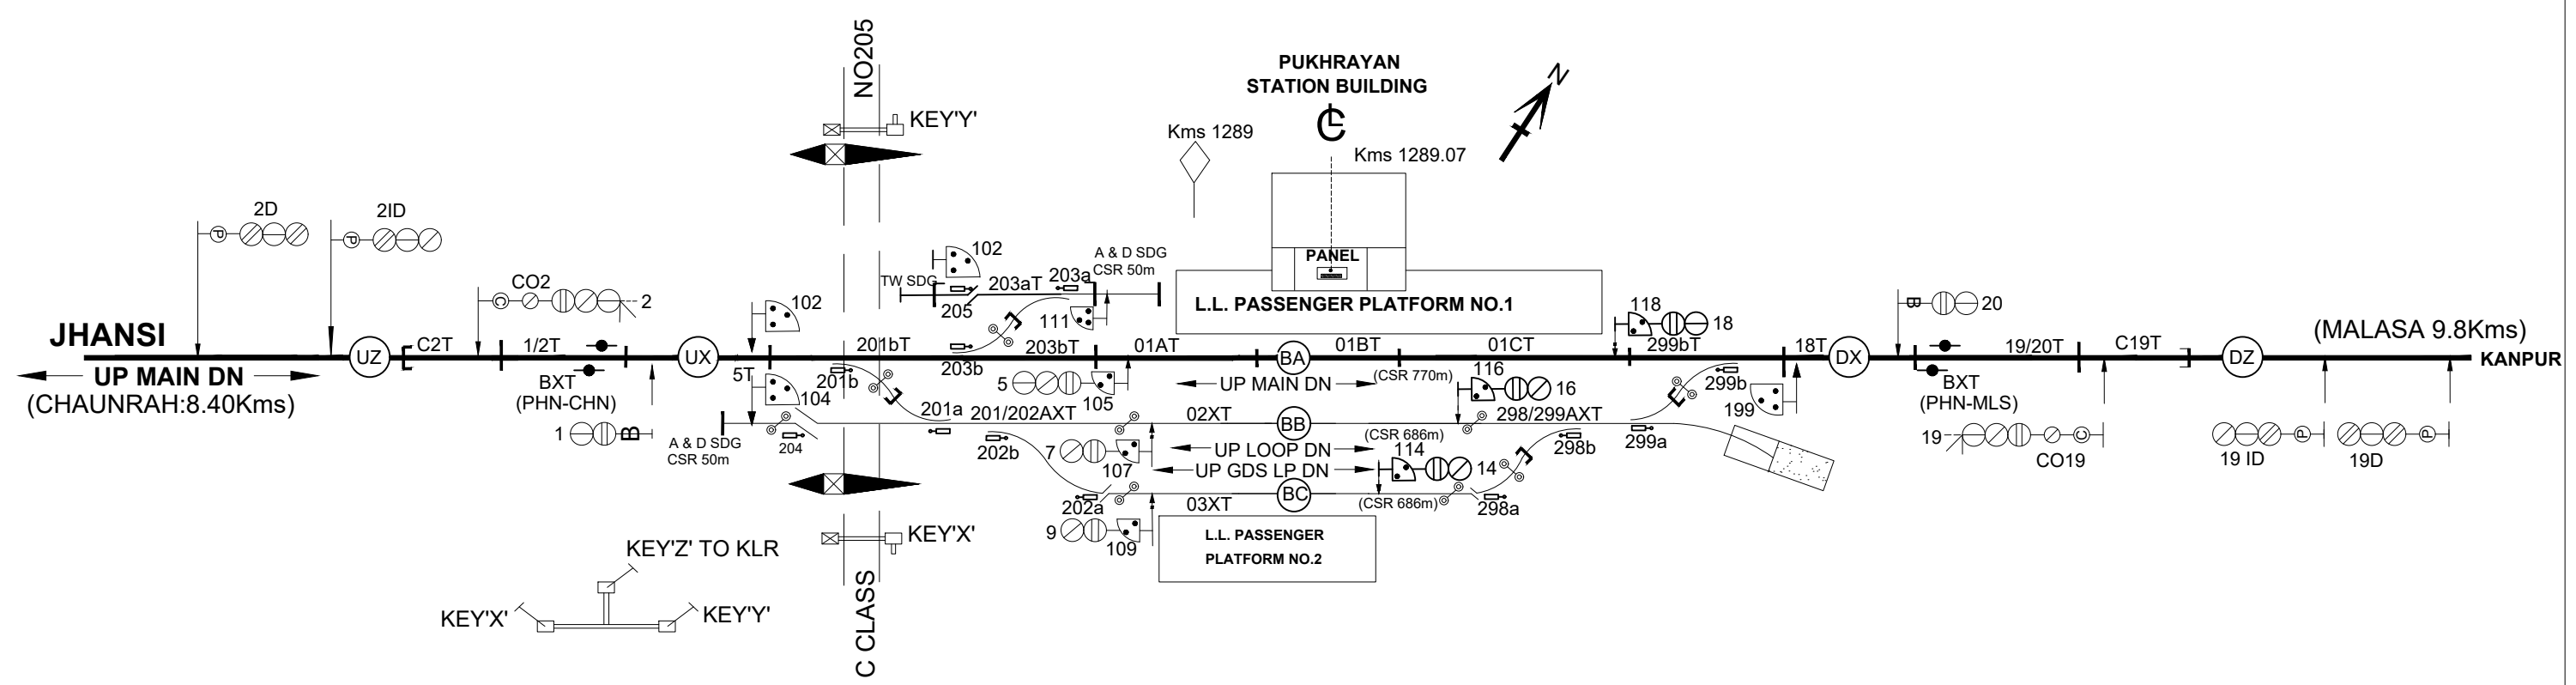

PUKHRAYAN STATION

'B' CLASS STD -III(R)

TO SUIT DRG.
NO. SI- D2286/REV'E'