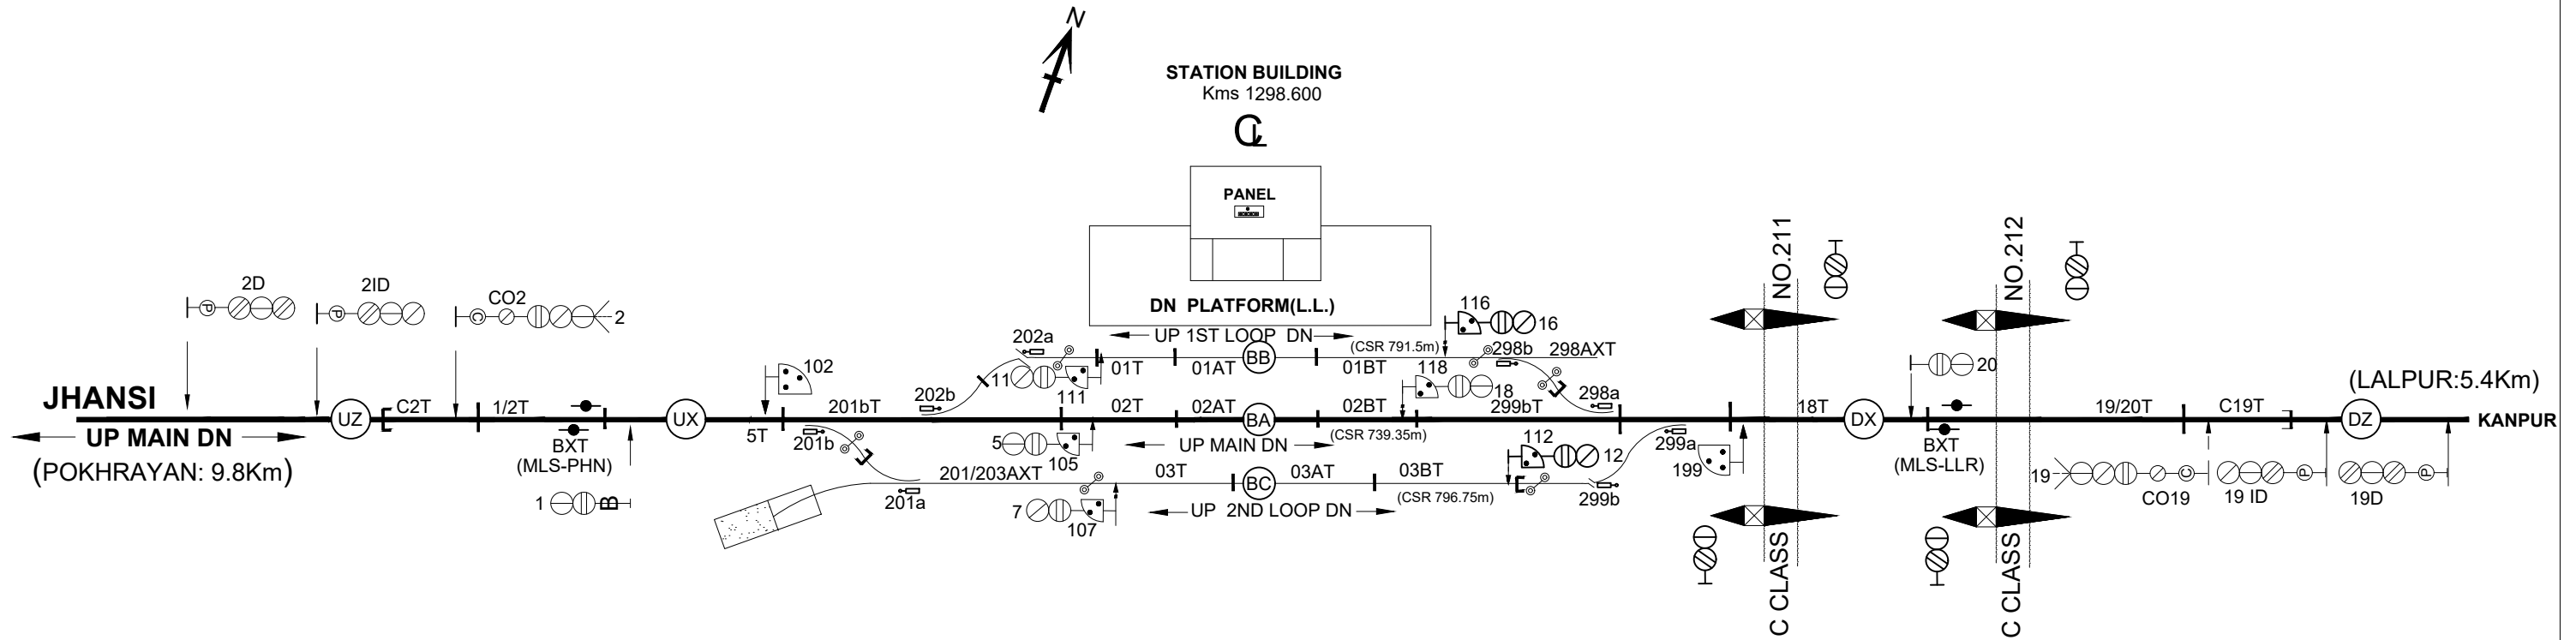

MALASA STATION

'B' CLASS STD -III(R)

TO SUIT DRG.
NO. SI- D2372