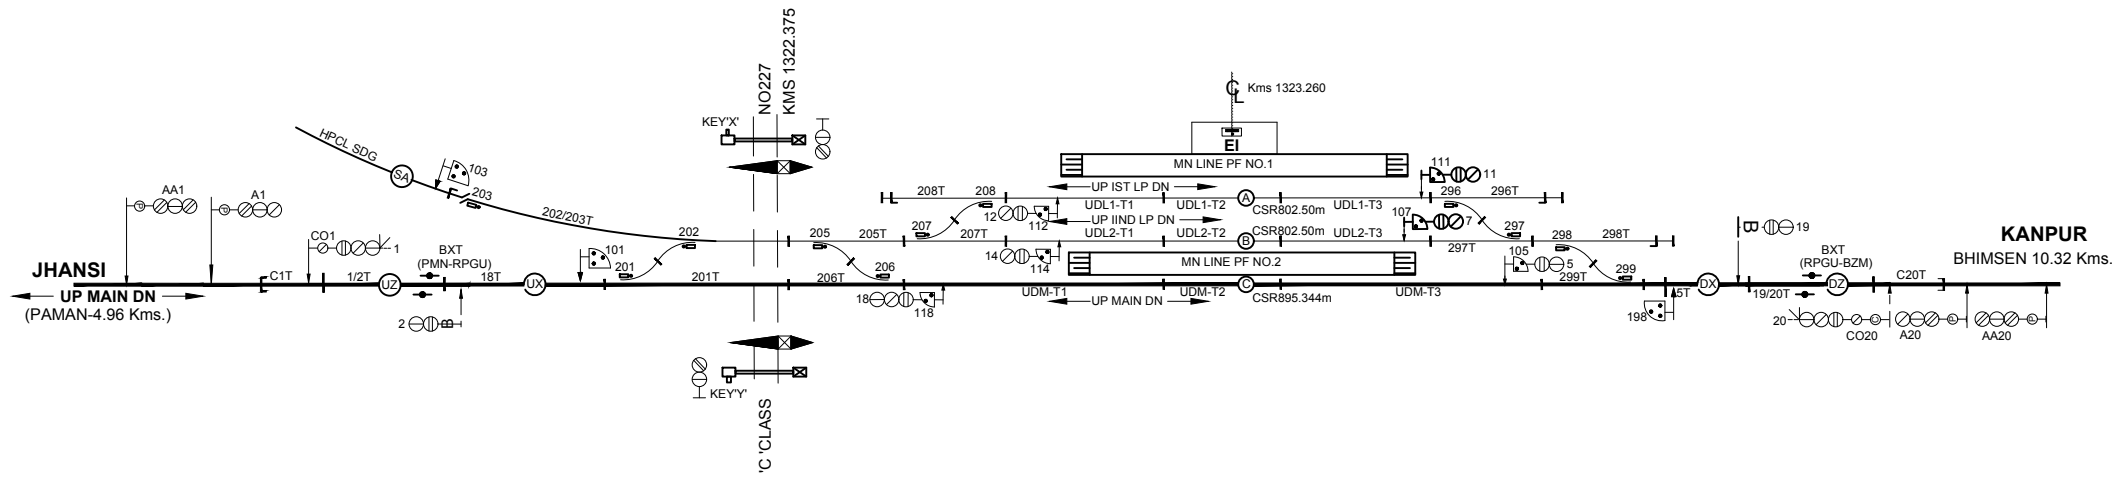

# RASULPUR GOGAMAU STATION

'E1'

'B' CLASS STD -III(R)

TO SUIT DRG.  
NO. SI- D2339