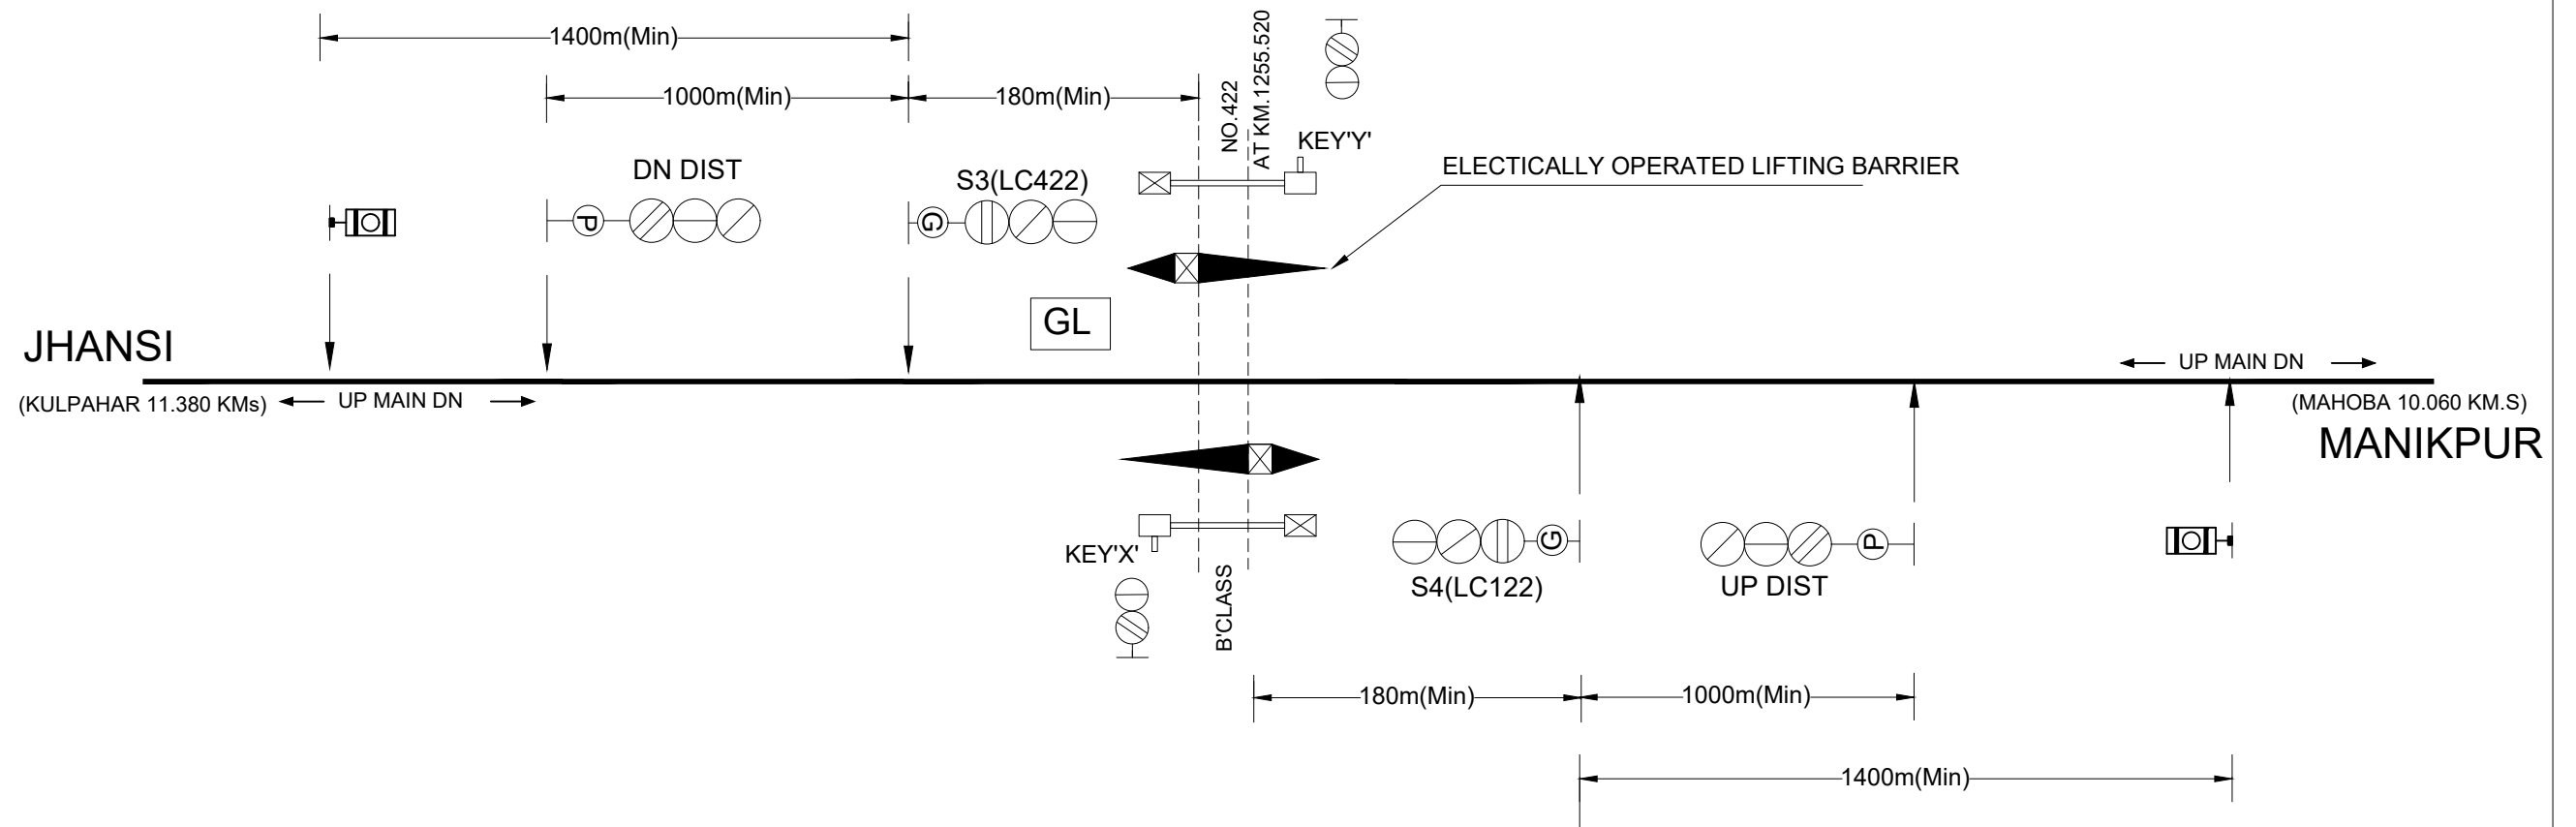

LEVEL X-ING GATE NO.422

(BETWEEN KULPAHAR - MAHOBA)

D054

Kms 1255

TO SUIT: IP NO. SI -2414/LX422