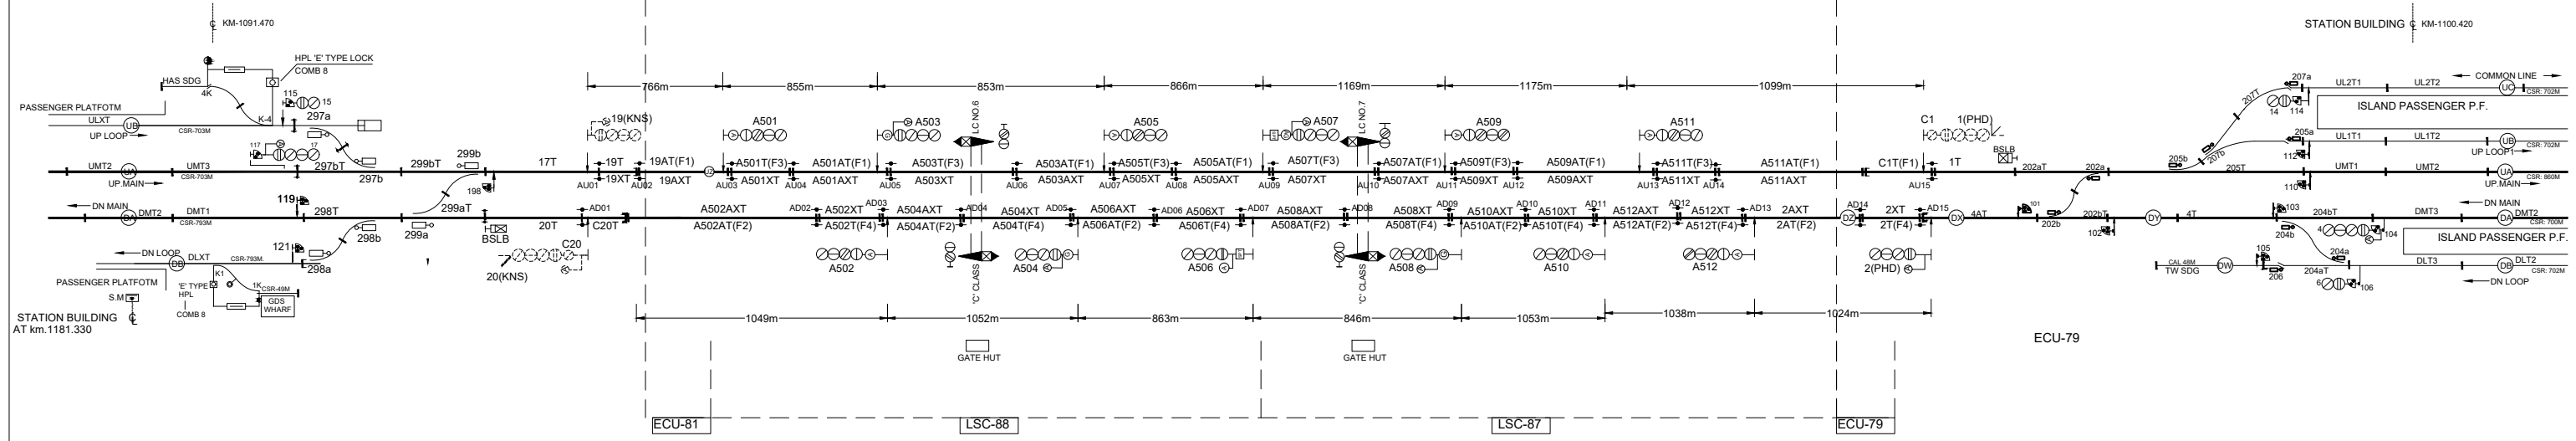

KANCHAUSI (EI)

KANCHAUSI -PHAPHUD AUTOMATIC BLOCK SIGNALLING

PHAPHUND (EI)

STATION BUILDING AT km.1181.330

STATION BUILDING AT km.1100.420