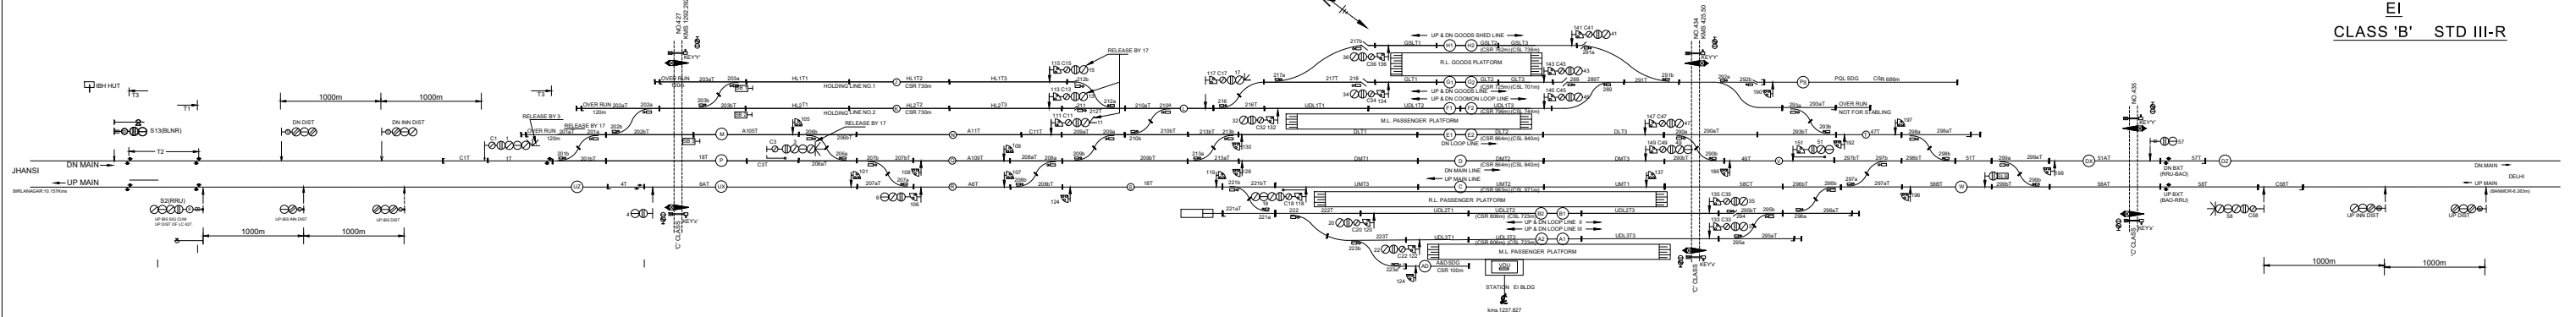

RAYARU STATION

RAYARU STATION

RAYARU STATION
EI
CLASS 'B' STD III-R

LA-23

TO BUTLI JPNR