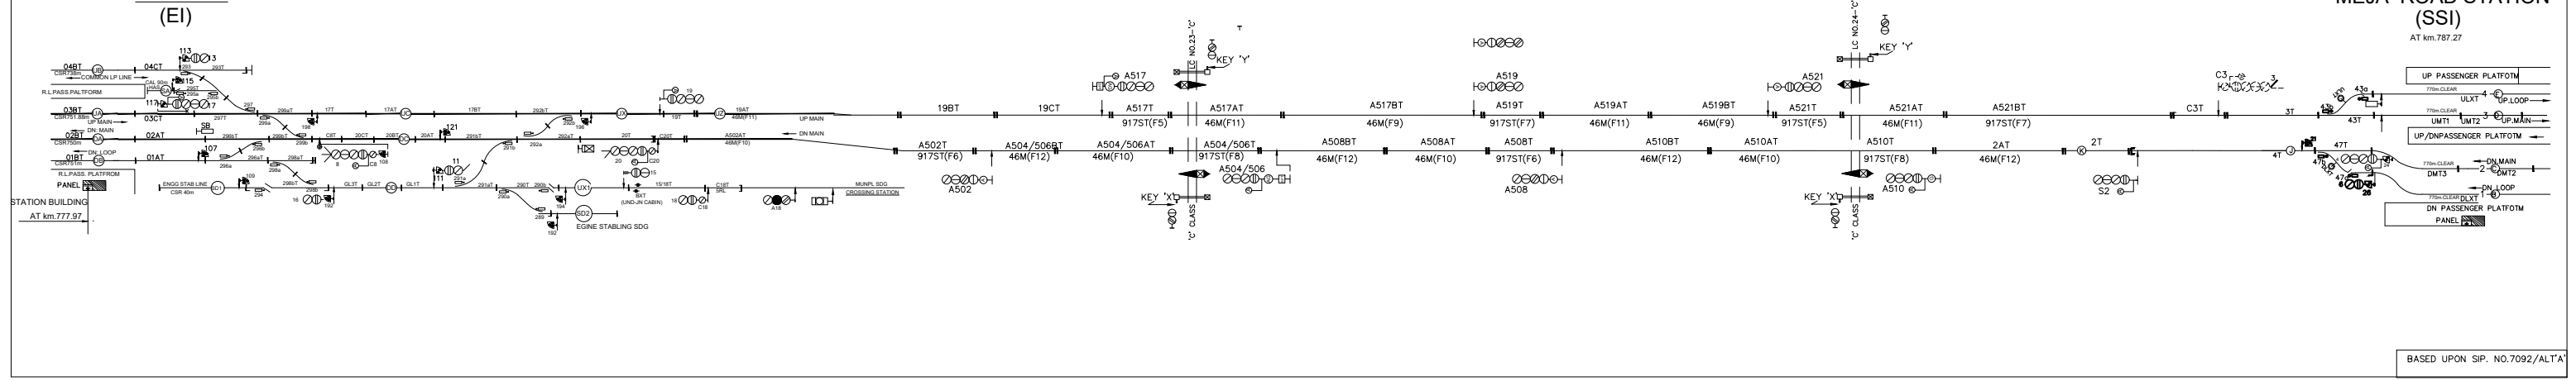

UNCHDIH - MEJA RD AUTO BLOCK SIGNALLING

UNCHDIH (EI)

MEJA ROAD STATION (SSI) AT km.787.27

BASED UPON SIP. NO.7092/ALT'A