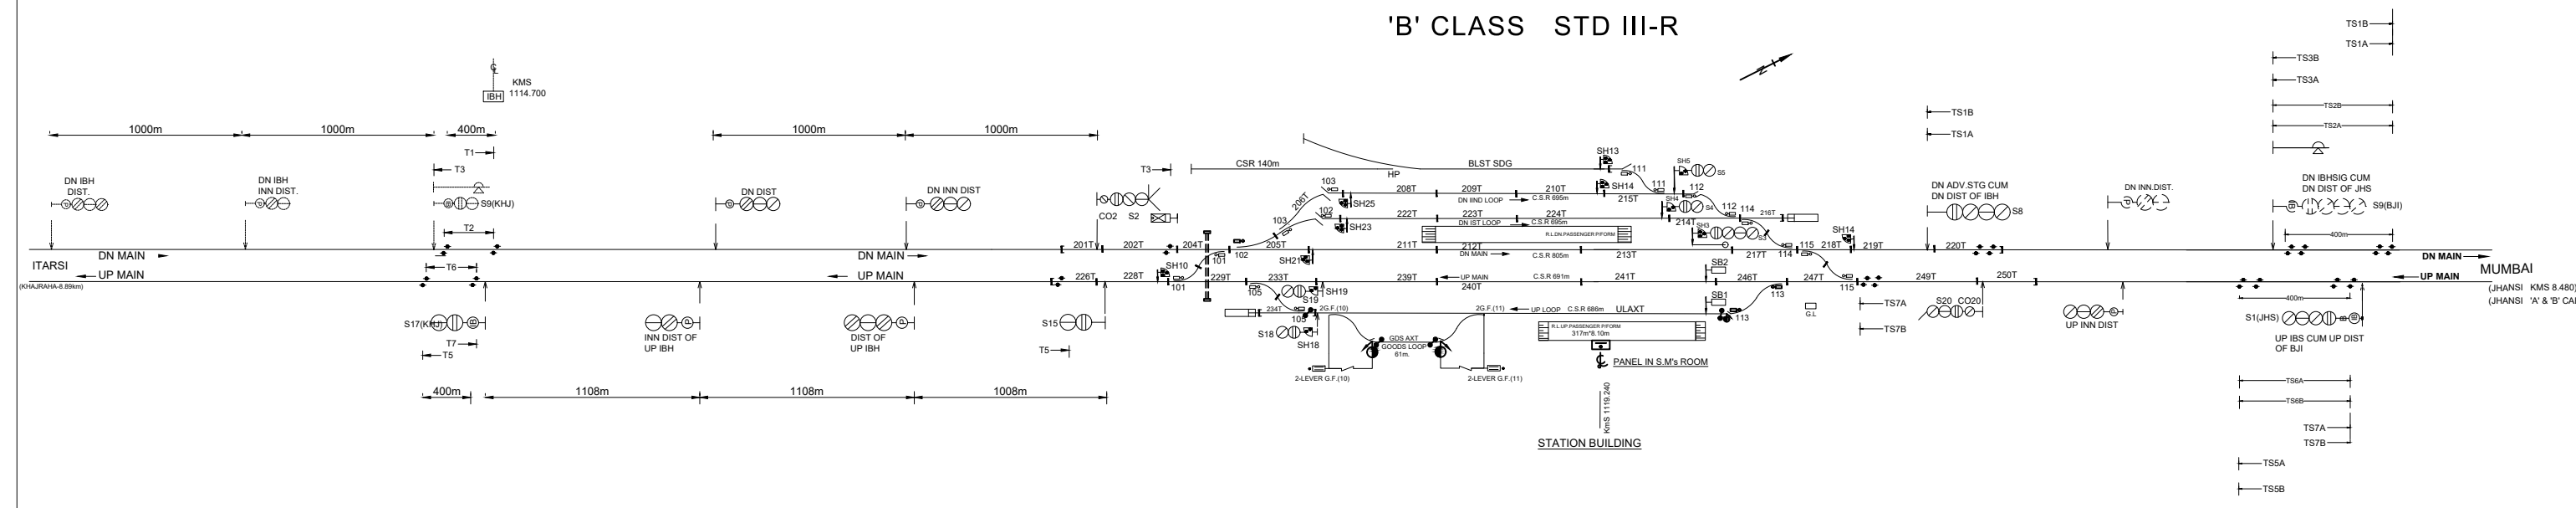

BIJAULI STATION 'B' CLASS STD III-R

A-24

TO SUIT NO.S.I.2203
DT.20.12.2017
CLASS-B
STD-III-R