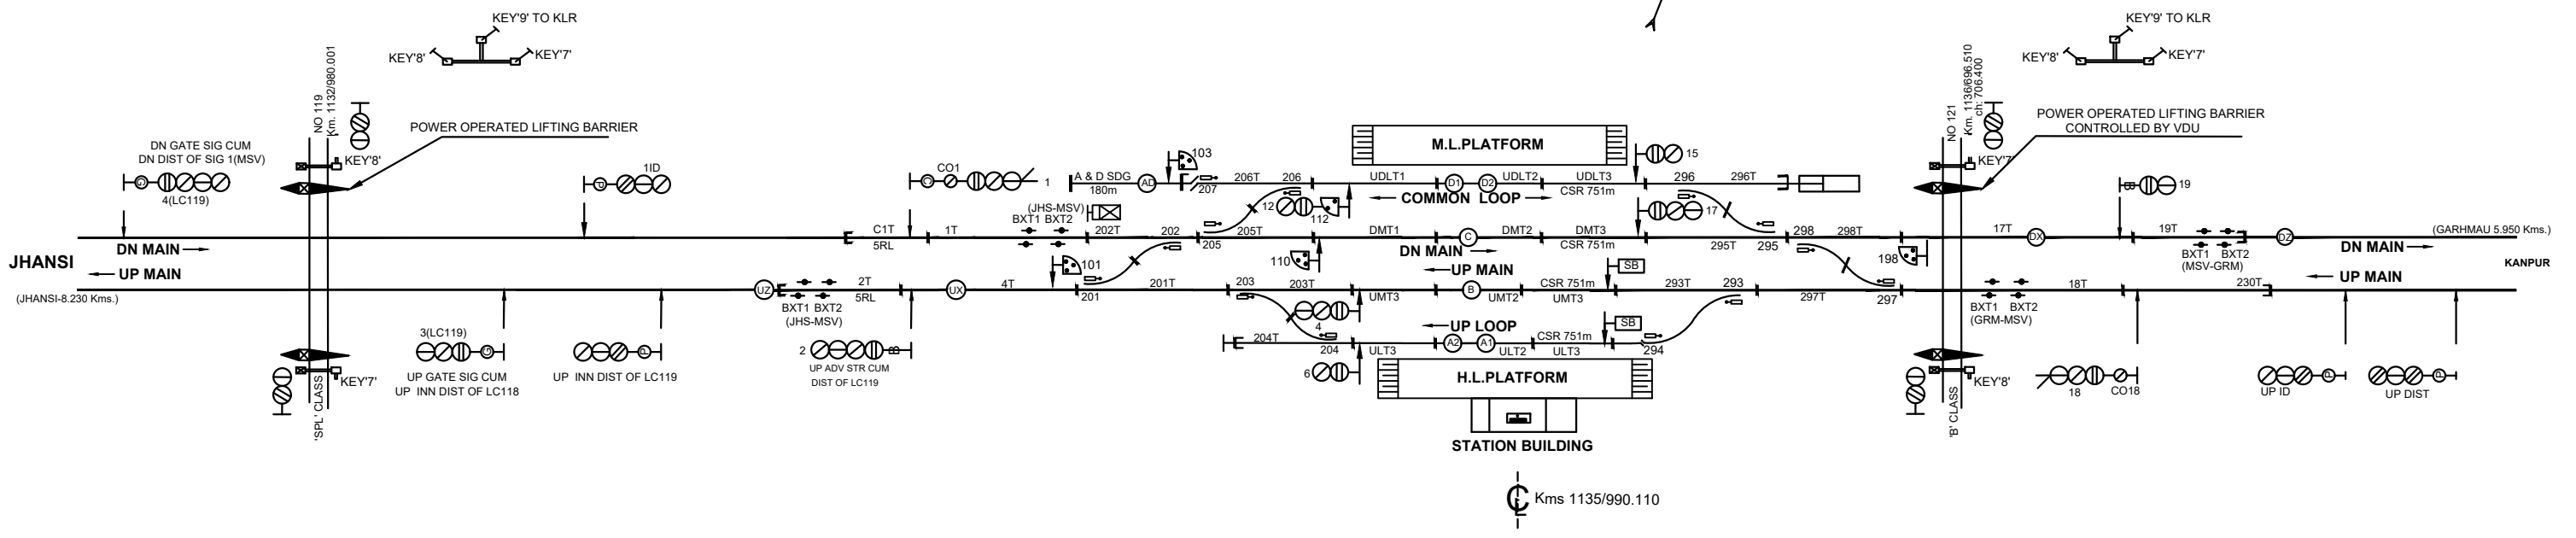

MUSTRA STATION

'B' CLASS STD -III(R)

TO SUIT SIP NO.2301
'B' CLASS STD -III(R)