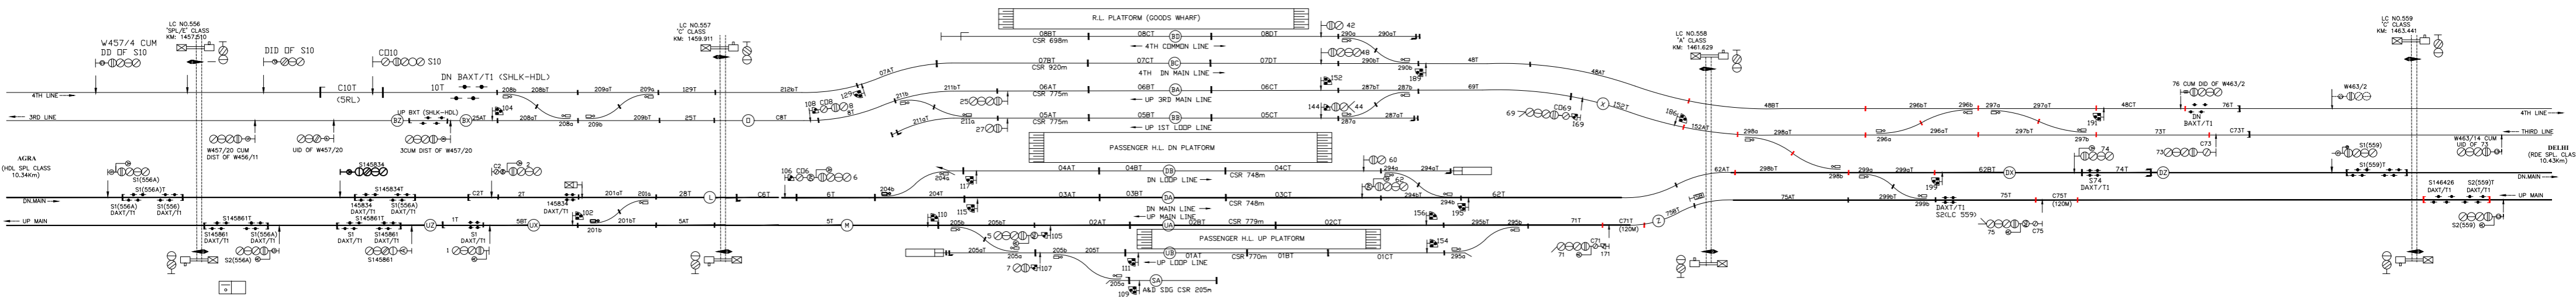

SHOLAKA STATION (E1)

'SPL' CLASS

STD. OF INTERLOCKING : IV R