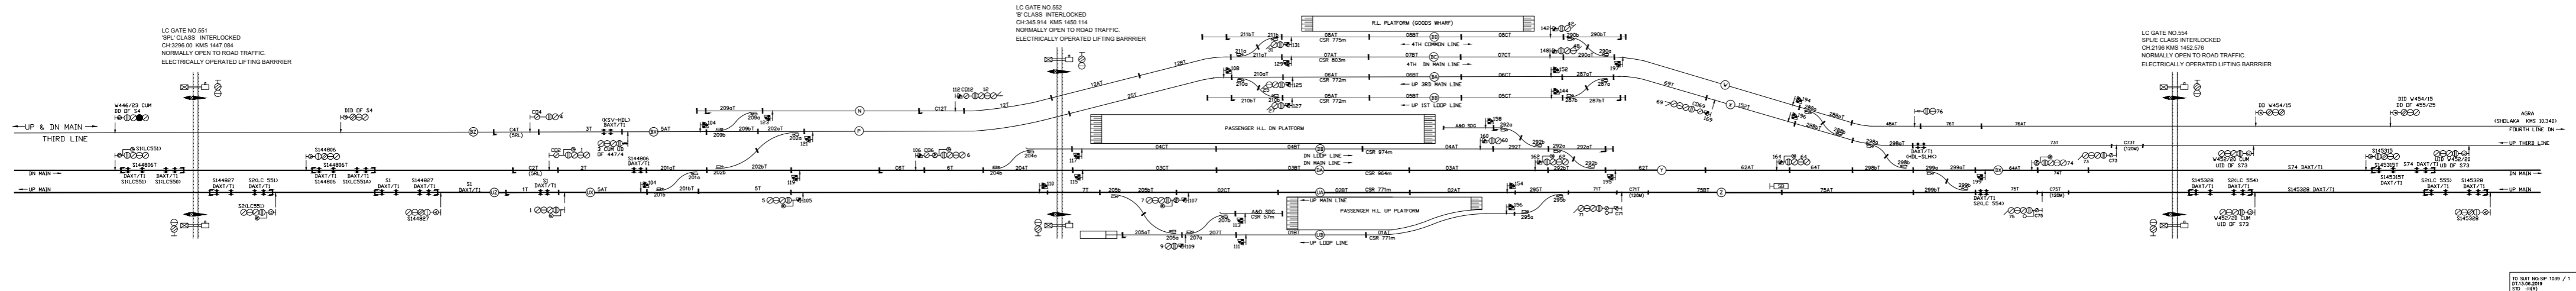

HODAL STATION
'SPL' CLASS
STD. OF INTERLOCKING : IV R

IS 5017 NO. SP 1038 / 1
1038 / 1