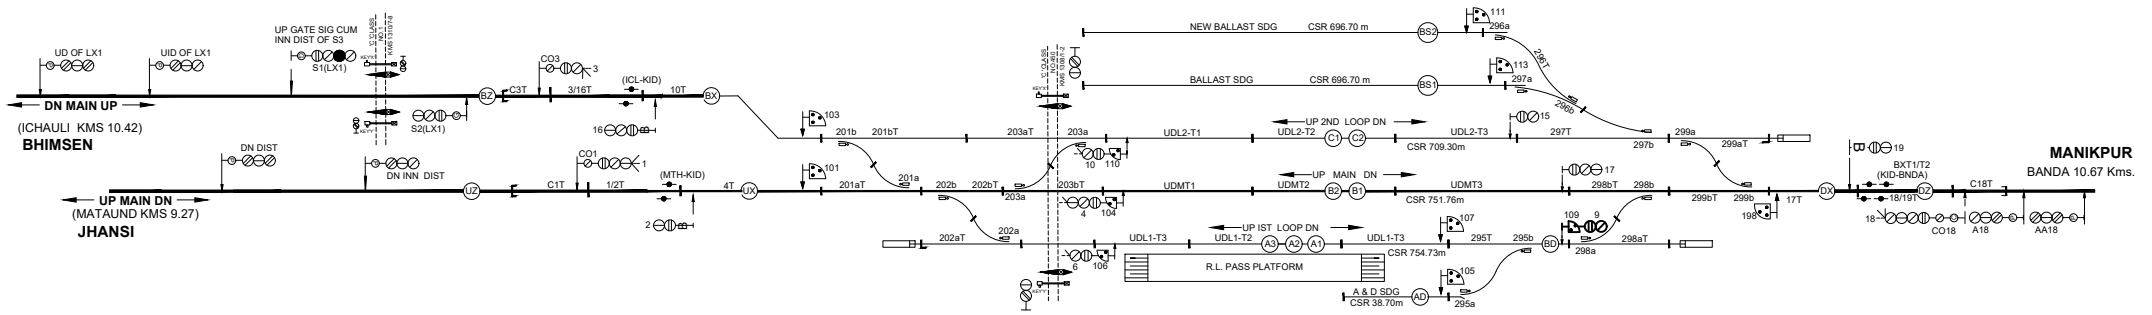

# KHAIRAR STATION

D055

'E1'  
'B' CLASS STD -III(R)

TO SUIT DRG.  
NO. SI- 2417