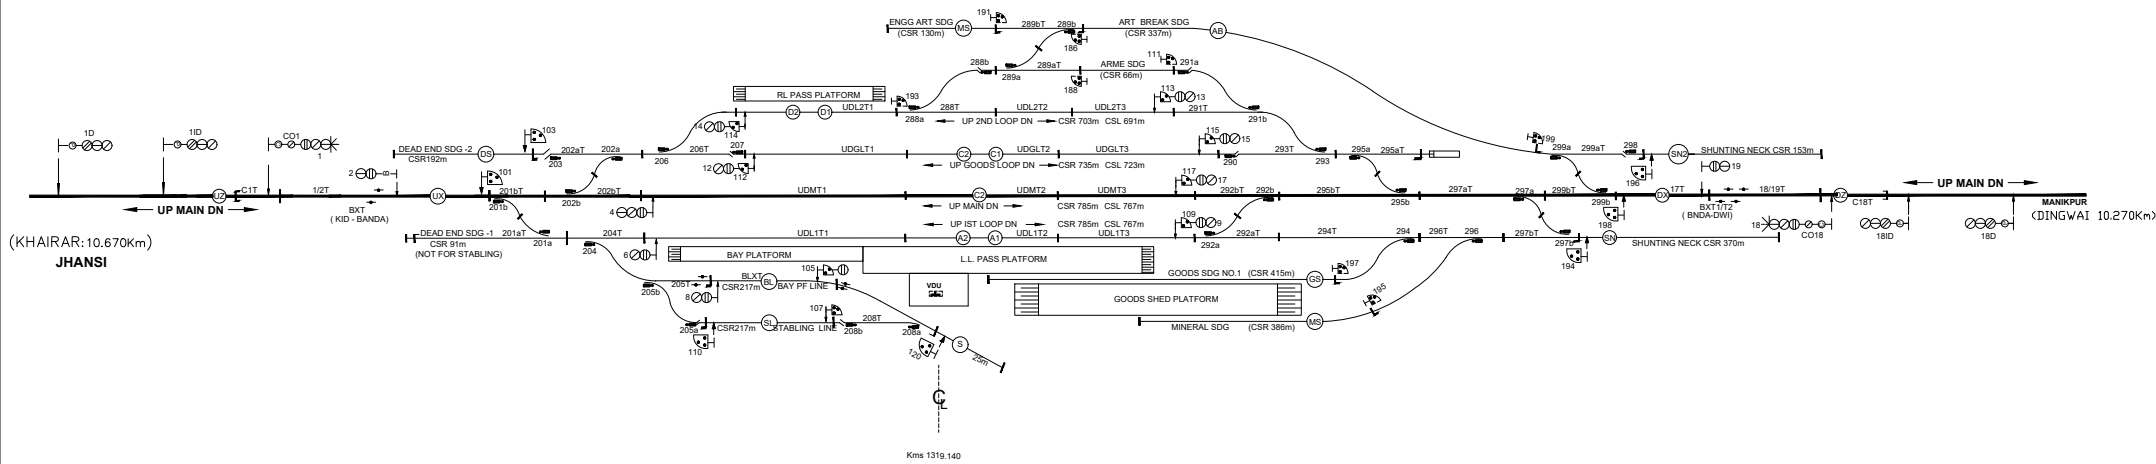

BANDA STATION (EI)

'B' CLASS, STD. III
(B.G.)

TO SUIT DRG.
NO. SI- 2319